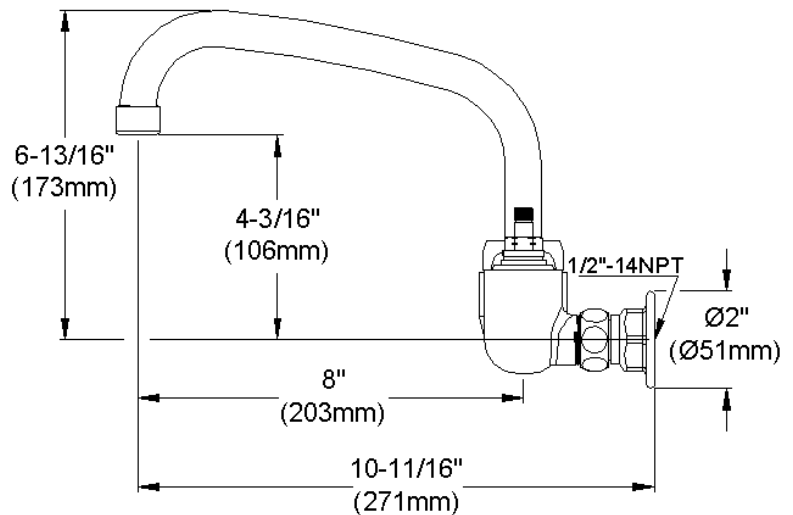

SIDE VIEW

Job Name:	Item #:
Notes:	
Architect/Engineer Approval:	Date: 10/10/2005

For warranty information go to www.elkayusa.com