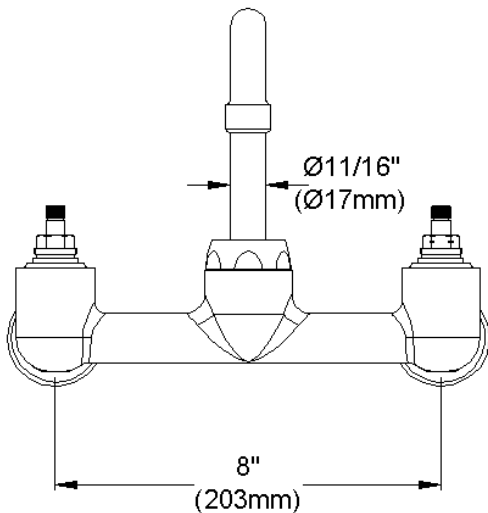

#### GENERAL FEATURES

- Quarter turn ceramic disc cartridge
- Solid brass construction
- Chrome finish
- Replacement cartridge A70001 for cold
- Replacement cartridge A70002 for hot
- Includes spout swing restriction pin
- 1/2" NPT Female Inlets

#### COMPLIES WITH:

- ASME/ANSI A112.18.1
- CSA B125-01
- NSF/ANSI 61
- ADA
- UPC/CUPC
- IAPMO Listed

Wristblade Handle 6 inch, Two Piece

Replacement Handle A55388  
Replacement Escutcheon A55390

**FRONT VIEW**