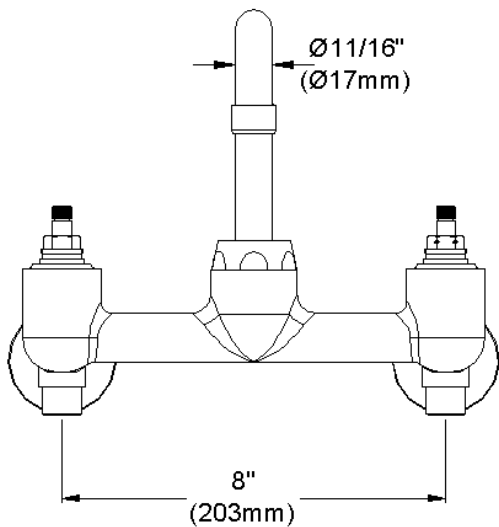

#### GENERAL FEATURES

- Quarter turn ceramic disc cartridge
- Solid brass construction
- Chrome finish
- Replacement cartridge A70001 for cold
- Replacement cartridge A70002 for hot
- Includes spout swing restriction pin
- Shut off valve with 1/2" NPT Female Inlets

#### COMPLIES WITH:

- ASME/ANSI A112.18.1
- CSA B125-01
- NSF/ANSI 61
- ADA
- UPC/CUPC
- IAPMO Listed

Wristblade Handle 4 inch, Two Piece

Replacement Handle A55387  
Replacement Escutcheon A55390

**FRONT VIEW**