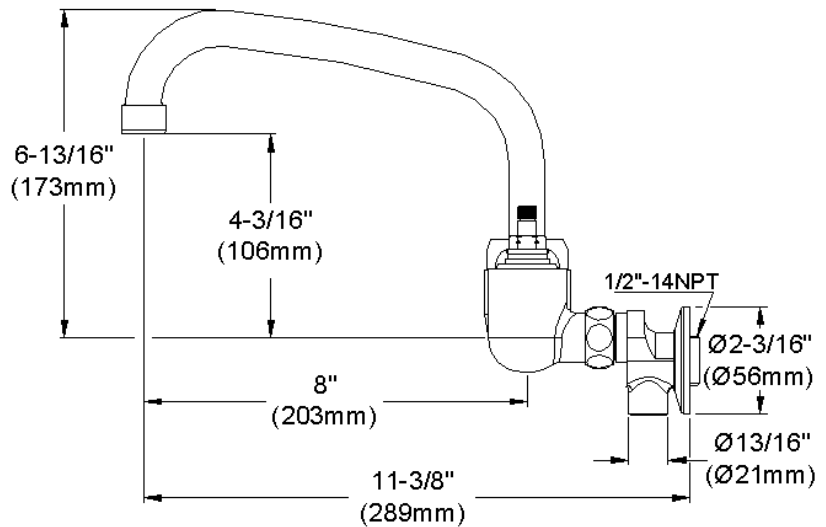

SIDE VIEW

Job Name:	Item #:
Notes:	
Architect/Engineer Approval:	Date: 10/12/2005

For warranty information go to www.elkayusa.com