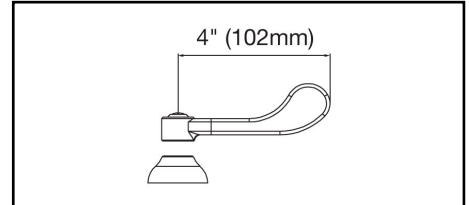

ELKAY®

SPECIFICATIONS

Commercial Faucet Model LK940AT08T4S Wall Mount 8" Center Arc Tube 8"

GENERAL FEATURES

- Quarter turn ceramic disc cartridge
- Solid brass construction
- Chrome finish
- Replacement cartridge A70001 for cold
- Replacement cartridge A70002 for hot
- Includes spout swing restriction pin
- Shut off valve with 1/2" NPT Female Inlets

COMPLIES WITH:

- ASME/ANSI A112.18.1
- CSA B125-01
- NSF/ANSI 61
- ADA
- UPC/CUPC
- IAPMO Listed

Wristblade Handle 4 inch, Two Piece

Replacement Handle A55387
Replacement Escutcheon A55390