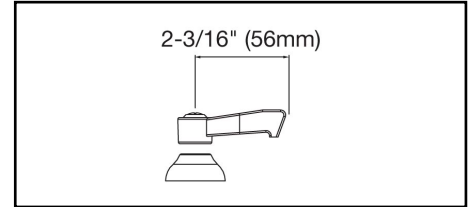

ELKAY[®]

SPECIFICATIONS

Commercial Faucet Model LK811AT08L2 Deck Mount 8" Center Arc Tube 8" with Side Spray

GENERAL FEATURES

- Quarter turn ceramic disc cartridge
- Solid brass construction
- Chrome finish
- Replacement cartridge A70001 for cold
- Replacement cartridge A70002 for hot
- Includes spout swing restriction pin

COMPLIES WITH:

- ASME/ANSI A112.18.1
- CSA B125-01
- NSF/ANSI 61
- ADA
- UPC/CUPC
- IAPMO Listed

Lever Handle 2 inch, Two Piece

Replacement Handle A55385
Replacement Escutcheon A55390

FRONT VIEW

(shown less handles)