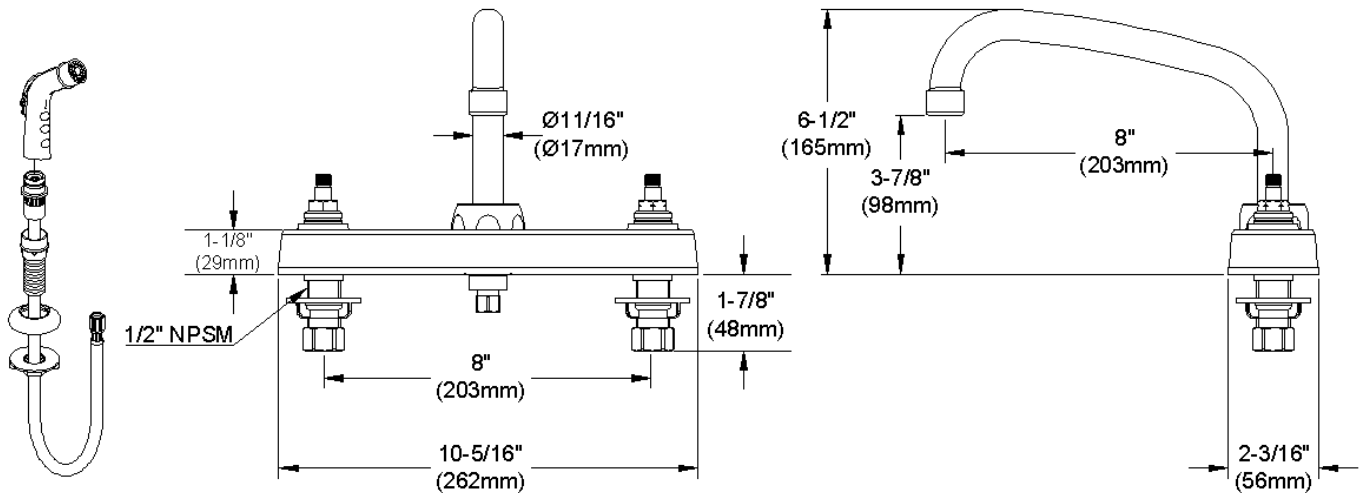

ELKAY[®]

SPECIFICATIONS

Commercial Faucet Model LK811AT08L2 Deck Mount 8" Center Arc Tube 8" with Side Spray

GENERAL FEATURES

- Quarter turn ceramic disc cartridge
- Solid brass construction
- Chrome finish
- Replacement cartridge A70001 for cold
- Replacement cartridge A70002 for hot
- Includes spout swing restriction pin

COMPLIES WITH:

- ASME/ANSI A112.18.1
- CSA B125-01
- NSF/ANSI 61
- ADA
- UPC/CUPC
- IAPMO Listed

Lever Handle 2 inch, Two Piece

Replacement Handle A55385
Replacement Escutcheon A55390

FRONT VIEW

(shown less handles)