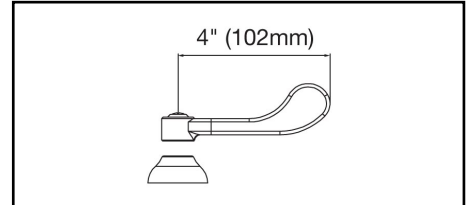

ELKAY[®]

SPECIFICATIONS

Commercial Faucet Model LK800HA08T4 Deck Mount 8" Center High Arc 8"

GENERAL FEATURES

- Adjustable mounting up to 8" spread
- Quarter turn ceramic disc cartridge
- Solid brass construction
- Chrome finish
- Replacement cartridge A70001 for cold
- Replacement cartridge A70002 for hot
- Includes spout swing restriction pin

COMPLIES WITH:

- ASME/ANSI A112.18.1
- CSA B125-01
- NSF/ANSI 61
- ADA
- UPC/CUPC
- IAPMO Listed

Wristblade Handle 4 inch, Two Piece

Replacement Handle A55387
Replacement Escutcheon A55390

FRONT VIEW

(shown less handles)