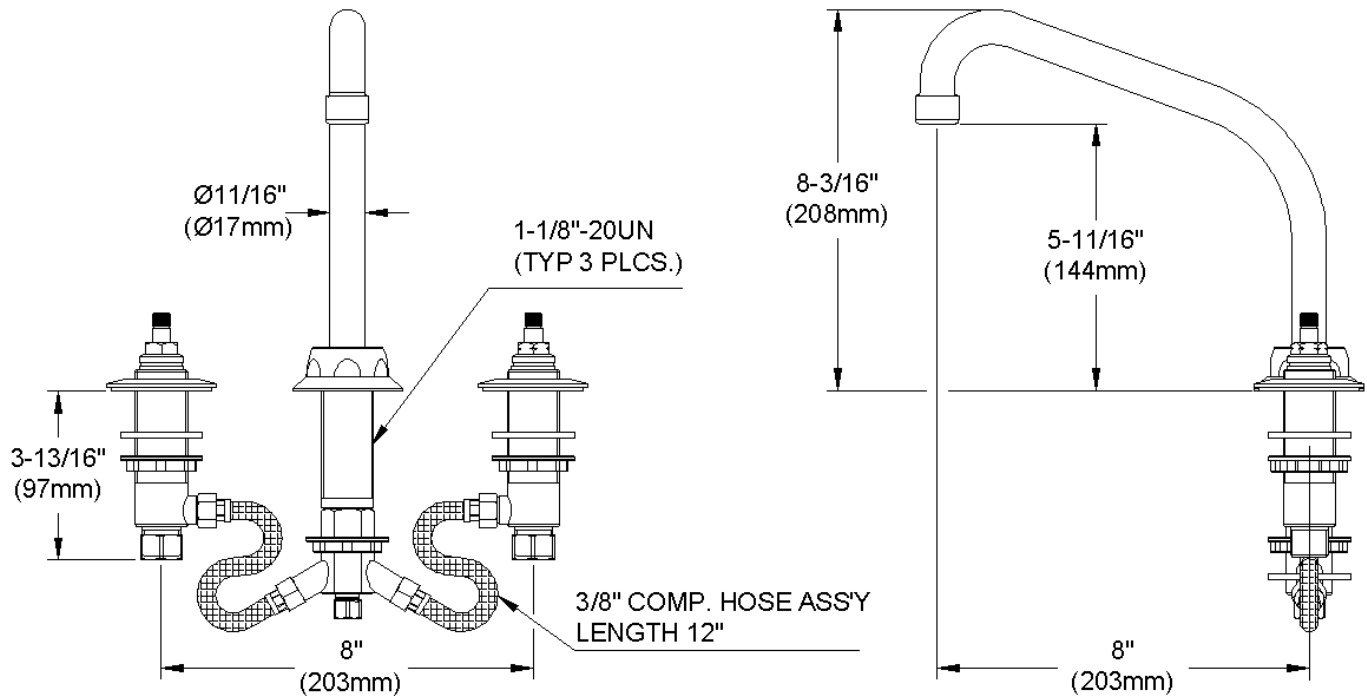

ELKAY[®]

SPECIFICATIONS

Commercial Faucet Model LK800HA08T4 Deck Mount 8" Center High Arc 8"

GENERAL FEATURES

- Adjustable mounting up to 8" spread
- Quarter turn ceramic disc cartridge
- Solid brass construction
- Chrome finish
- Replacement cartridge A70001 for cold
- Replacement cartridge A70002 for hot
- Includes spout swing restriction pin

COMPLIES WITH:

- ASME/ANSI A112.18.1
- CSA B125-01
- NSF/ANSI 61
- ADA
- UPC/CUPC
- IAPMO Listed

Wristblade Handle 4 inch, Two Piece

Replacement Handle A55387
Replacement Escutcheon A55390

FRONT VIEW

(shown less handles)