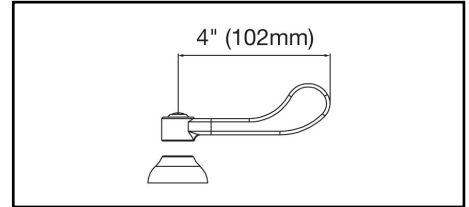

ELKAY[®]

SPECIFICATIONS

Commercial Faucet Model LK800GN08T4 Deck Mount 8" Center Gooseneck 8"

GENERAL FEATURES

- Adjustable mounting up to 8" spread
- Quarter turn ceramic disc cartridge
- Solid brass construction
- Chrome finish
- Replacement cartridge A70001 for cold
- Replacement cartridge A70002 for hot
- Includes spout swing restriction pin

COMPLIES WITH:

- ASME/ANSI A112.18.1
- CSA B125-01
- NSF/ANSI 61
- ADA
- UPC/CUPC
- IAPMO Listed

Wristblade Handle 4 inch, Two Piece

Replacement Handle A55387
Replacement Escutcheon A55390

Job Name:	Item #:
Notes:	
Architect/Engineer Approval:	Date: 10/7/2005