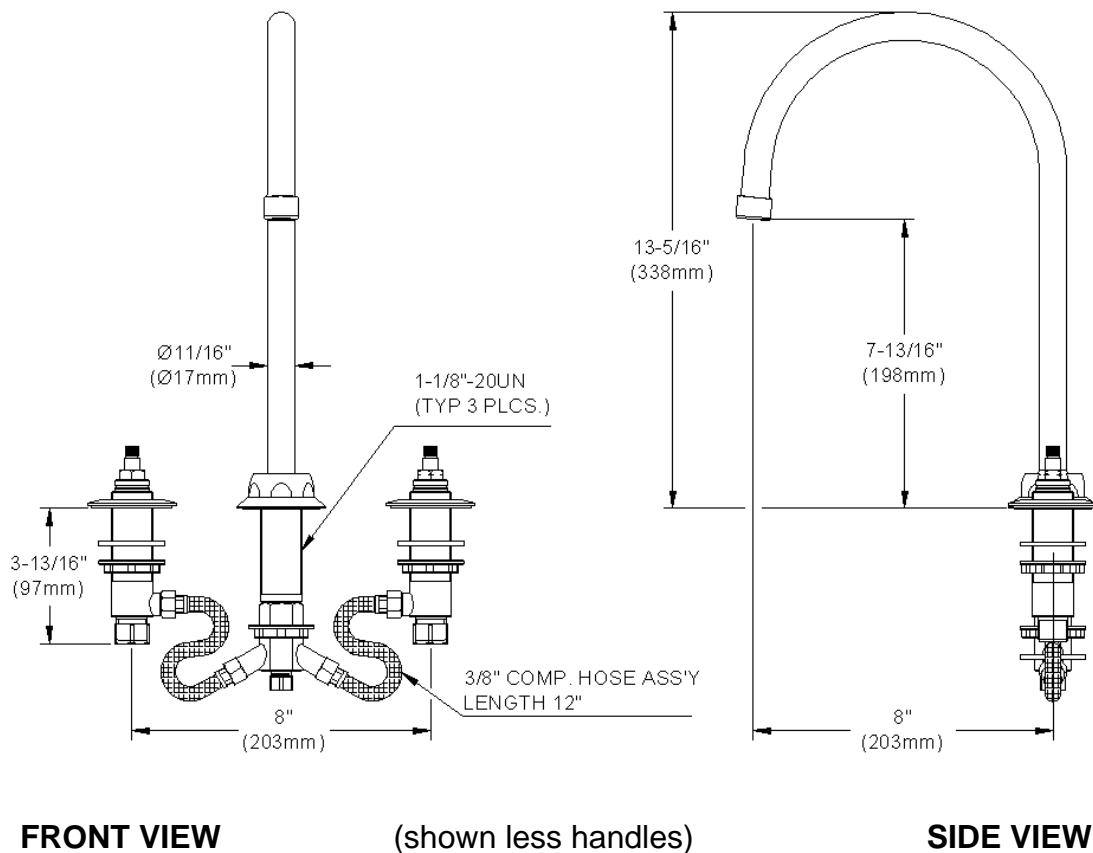

ELKAY[®]

SPECIFICATIONS

Commercial Faucet Model LK800GN08T4 Deck Mount 8" Center Gooseneck 8"

GENERAL FEATURES

- Adjustable mounting up to 8" spread
- Quarter turn ceramic disc cartridge
- Solid brass construction
- Chrome finish
- Replacement cartridge A70001 for cold
- Replacement cartridge A70002 for hot
- Includes spout swing restriction pin

COMPLIES WITH:

- ASME/ANSI A112.18.1
- CSA B125-01
- NSF/ANSI 61
- ADA
- UPC/CUPC
- IAPMO Listed

Wristblade Handle 4 inch, Two Piece

Replacement Handle A55387
Replacement Escutcheon A55390

Job Name:	Item #:
Notes:	
Architect/Engineer Approval:	Date: 10/7/2005