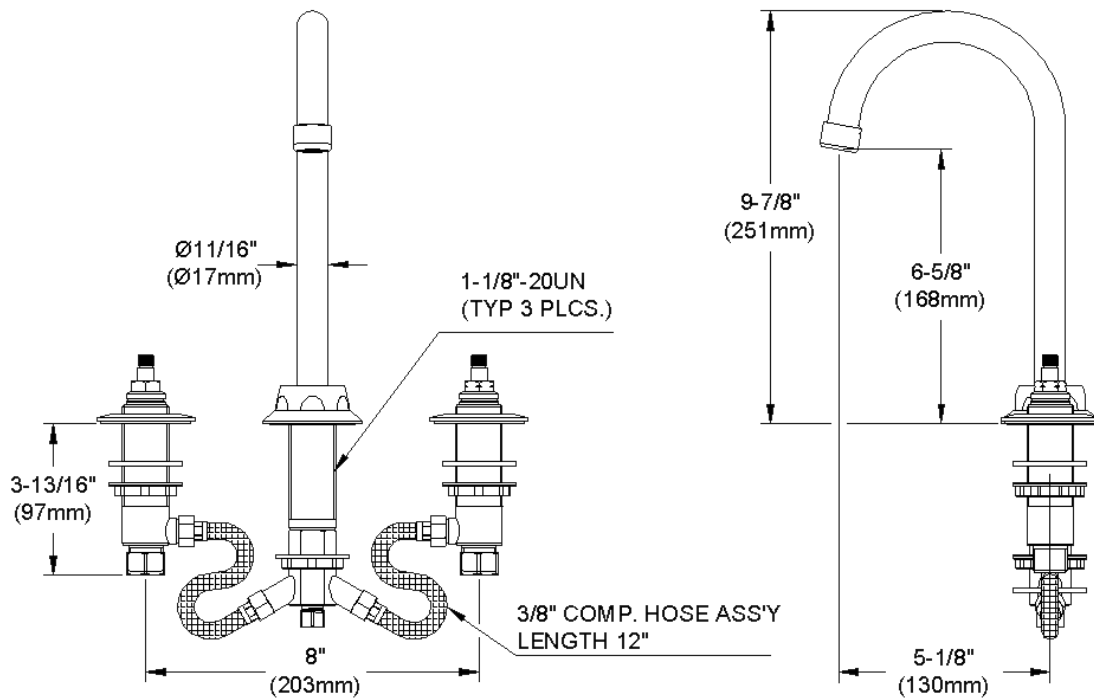

ELKAY[®]

SPECIFICATIONS

Commercial Faucet Model LK800GN05T4 Deck Mount 8" Center Gooseneck 5"

GENERAL FEATURES

- Adjustable mounting up to 8" spread
- Quarter turn ceramic disc cartridge
- Solid brass construction
- Chrome finish
- Replacement cartridge A70001 for cold
- Replacement cartridge A70002 for hot
- Includes spout swing restriction pin

COMPLIES WITH:

- ASME/ANSI A112.18.1
- CSA B125-01
- NSF/ANSI 61
- ADA
- UPC/CUPC
- IAPMO Listed

Wristblade Handle 4 inch, Two Piece

Replacement Handle A55387
Replacement Escutcheon A55390

FRONT VIEW

(shown less handles)