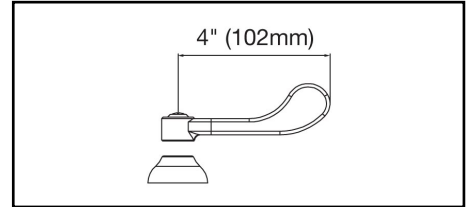

ELKAY[®]

SPECIFICATIONS

Commercial Faucet Model LK800GN05T4 Deck Mount 8" Center Gooseneck 5"

GENERAL FEATURES

- Adjustable mounting up to 8" spread
- Quarter turn ceramic disc cartridge
- Solid brass construction
- Chrome finish
- Replacement cartridge A70001 for cold
- Replacement cartridge A70002 for hot
- Includes spout swing restriction pin

COMPLIES WITH:

- ASME/ANSI A112.18.1
- CSA B125-01
- NSF/ANSI 61
- ADA
- UPC/CUPC
- IAPMO Listed

Wristblade Handle 4 inch, Two Piece

Replacement Handle A55387
Replacement Escutcheon A55390

FRONT VIEW

(shown less handles)