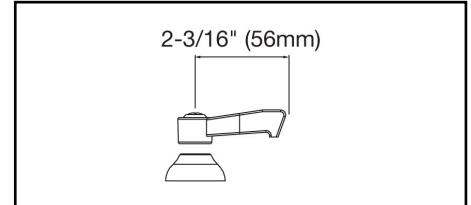

ELKAY[®]

SPECIFICATIONS

Commercial Faucet Model LK800GN05L2 Deck Mount 8" Center Gooseneck 5"

GENERAL FEATURES

- Adjustable mounting up to 8" spread
- Quarter turn ceramic disc cartridge
- Solid brass construction
- Chrome finish
- Replacement cartridge A70001 for cold
- Replacement cartridge A70002 for hot
- Includes spout swing restriction pin

COMPLIES WITH:

- ASME/ANSI A112.18.1
- CSA B125-01
- NSF/ANSI 61
- ADA
- UPC/CUPC
- IAPMO Listed

Lever Handle 2 inch, Two Piece

Replacement Handle A55385
Replacement Escutcheon A55390

FRONT VIEW

(shown less handles)