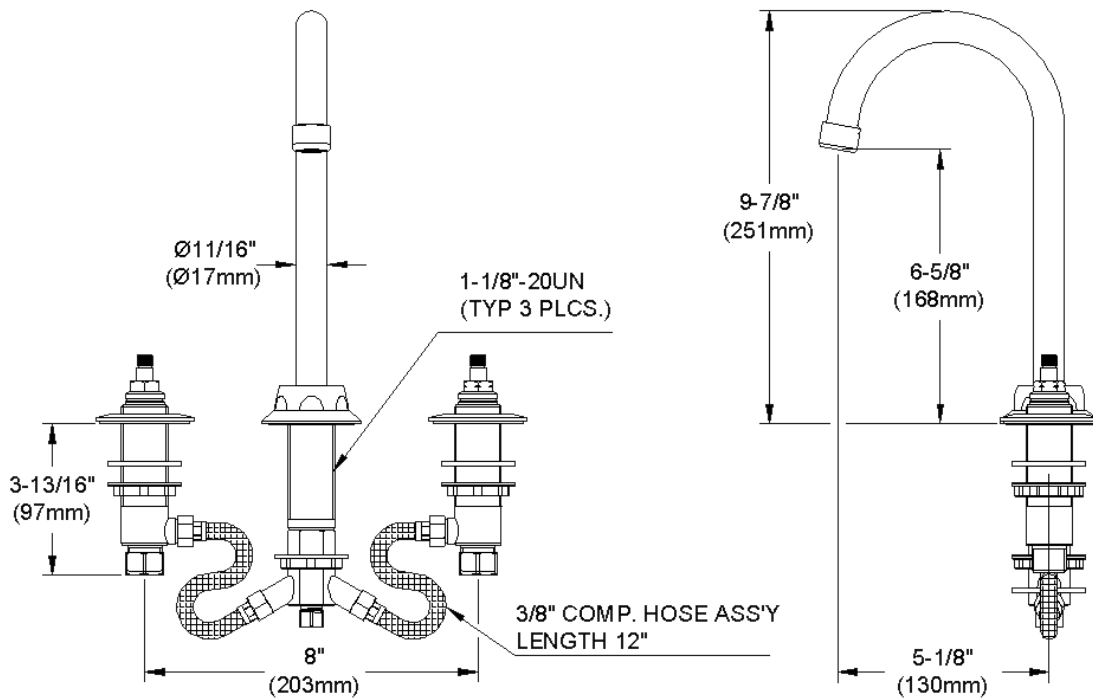

ELKAY[®]

SPECIFICATIONS

Commercial Faucet Model LK800GN05L2 Deck Mount 8" Center Gooseneck 5"

GENERAL FEATURES

- Adjustable mounting up to 8" spread
- Quarter turn ceramic disc cartridge
- Solid brass construction
- Chrome finish
- Replacement cartridge A70001 for cold
- Replacement cartridge A70002 for hot
- Includes spout swing restriction pin

COMPLIES WITH:

- ASME/ANSI A112.18.1
- CSA B125-01
- NSF/ANSI 61
- ADA
- UPC/CUPC
- IAPMO Listed

Lever Handle 2 inch, Two Piece

Replacement Handle A55385
Replacement Escutcheon A55390

FRONT VIEW

(shown less handles)