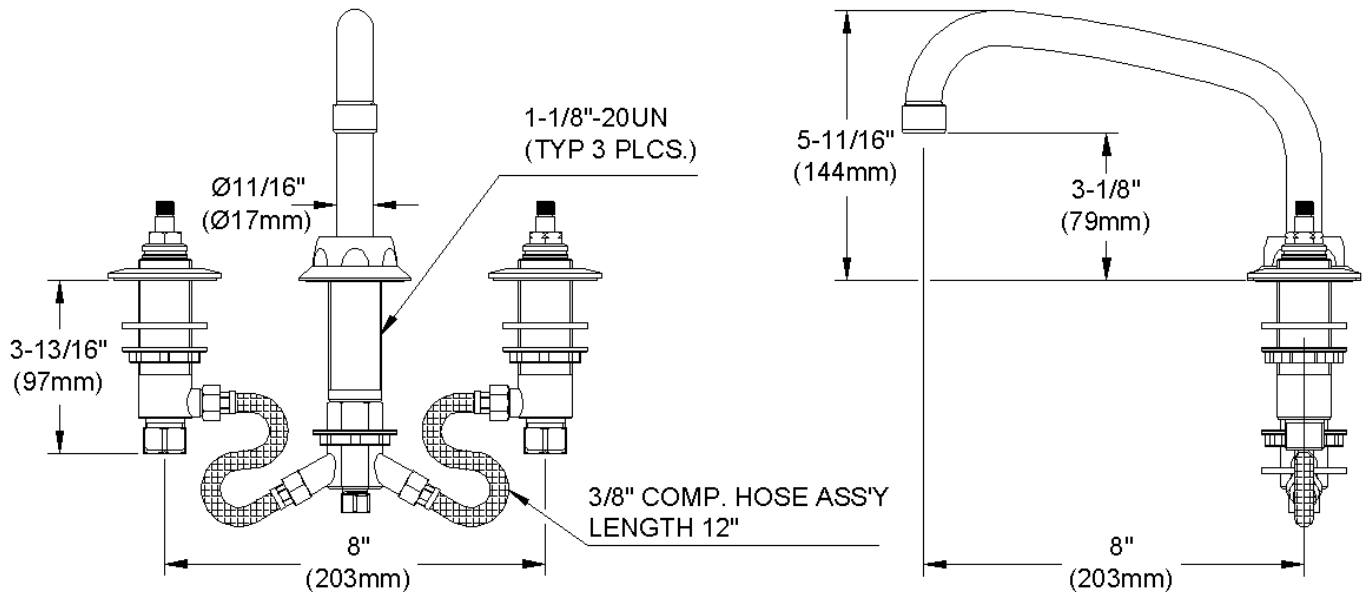

ELKAY[®]

SPECIFICATIONS

Commercial Faucet Model LK800AT08T6 Deck Mount 8" Center Arc Tube 8"

GENERAL FEATURES

- Adjustable mounting up to 8" spread
- Quarter turn ceramic disc cartridge
- Solid brass construction
- Chrome finish
- Replacement cartridge A70001 for cold
- Replacement cartridge A70002 for hot
- Includes spout swing restriction pin

COMPLIES WITH:

- ASME/ANSI A112.18.1
- CSA B125-01
- NSF/ANSI 61
- ADA
- UPC/CUPC
- IAPMO Listed

Wristblade Handle 6 inch, Two Piece

Replacement Handle A55388
Replacement Escutcheon A55390

FRONT VIEW

(shown less handles)