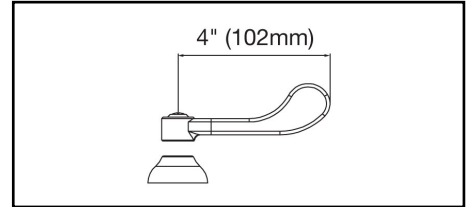

ELKAY®

SPECIFICATIONS

Commercial Faucet Model LK500GN05T4 Deck Mount Single Hole Gooseneck 5"

GENERAL FEATURES

- Quarter turn ceramic disc cartridge
- Solid brass construction
- Chrome Finish
- Replacement cartridge A70001 for cold
- Replacement cartridge A70002 for hot
- Includes spout swing restriction pin
- Dual control

COMPLIES WITH:

- ASME/ANSI A112.18.1
- CSA B125-01
- NSF/ANSI 61
- ADA
- UPC/CUPC
- IAPMO Listed

Wristblade Handle 4 inch, Two Piece

Replacement Handle A55387
Replacement Escutcheon A55391