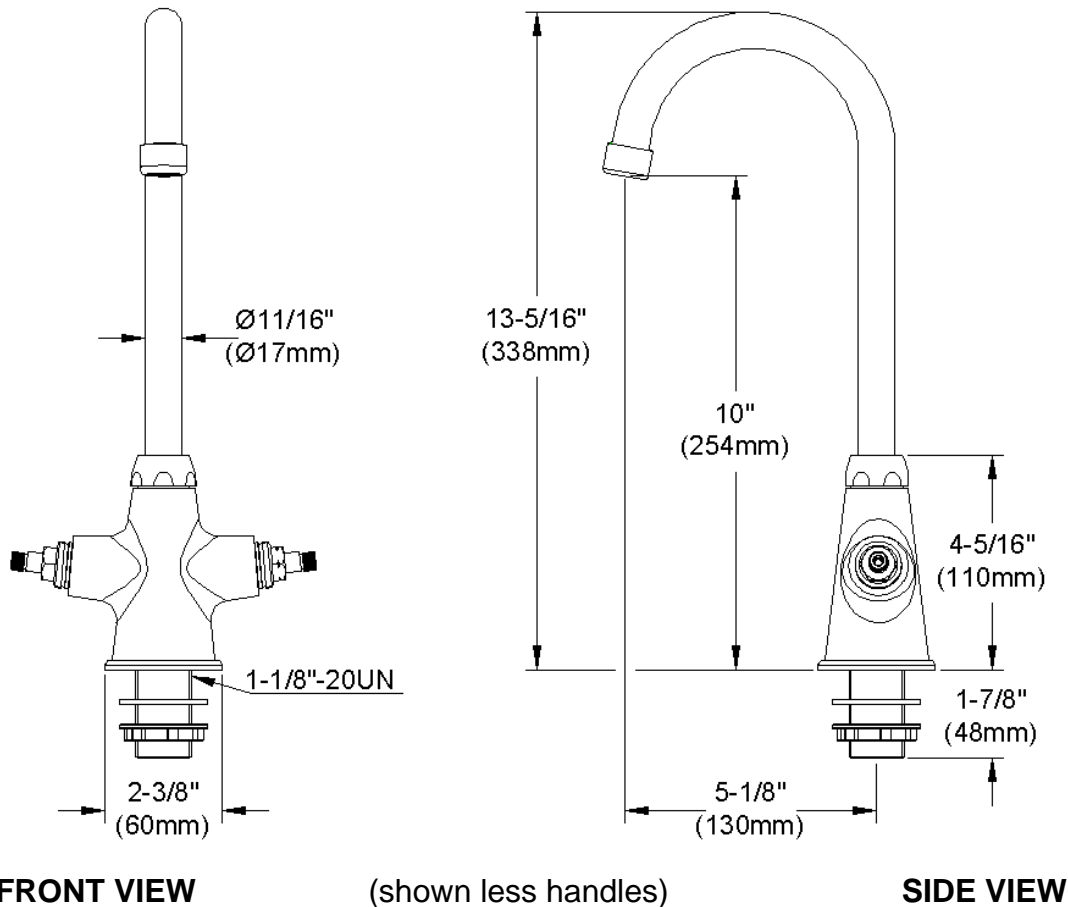

#### GENERAL FEATURES

- Quarter turn ceramic disc cartridge
- Solid brass construction
- Chrome Finish
- Replacement cartridge A70001 for cold
- Replacement cartridge A70002 for hot
- Includes spout swing restriction pin
- Dual control

#### COMPLIES WITH:

- ASME/ANSI A112.18.1
- CSA B125-01
- NSF/ANSI 61
- ADA
- UPC/CUPC
- IAPMO Listed

Wristblade Handle 4 inch, Two Piece

Replacement Handle A55387  
Replacement Escutcheon A55391

<b>Job Name:</b>	<b>Item #:</b>
<b>Notes:</b>	
<b>Architect/Engineer Approval:</b>	<b>Date:</b> 10/18/2005