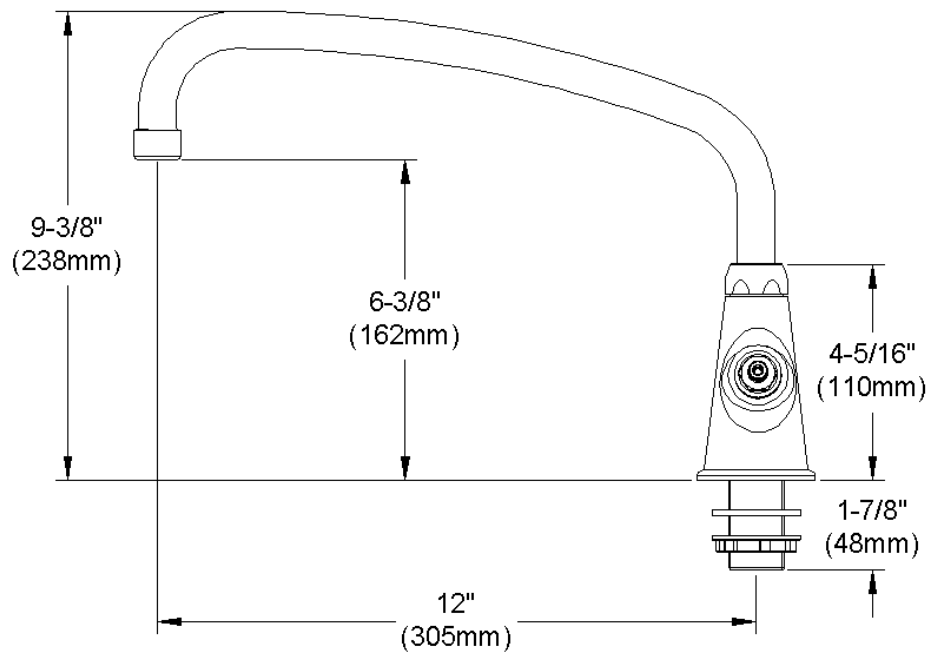

#### GENERAL FEATURES

- Quarter turn ceramic disc cartridge
- Solid brass construction
- Chrome Finish
- Replacement cartridge A70001 for cold
- Replacement cartridge A70002 for hot
- Includes spout swing restriction pin
- Dual control

#### COMPLIES WITH:

- ASME/ANSI A112.18.1
- CSA B125-01
- NSF/ANSI 61
- ADA
- UPC/CUPC
- IAPMO Listed

Wristblade Handle 4 inch, Two Piece

Replacement Handle A55387  
Replacement Escutcheon A55391

**FRONT VIEW**