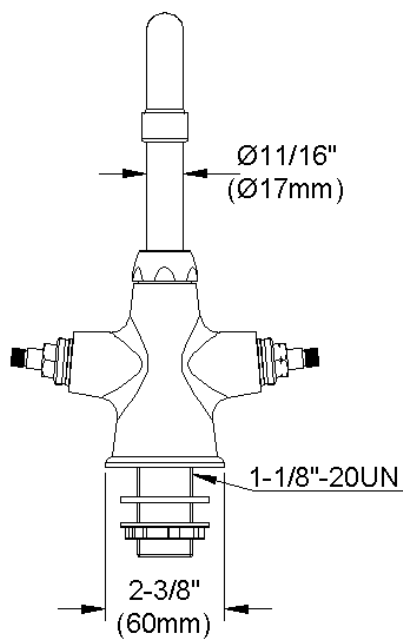

#### GENERAL FEATURES

- Quarter turn ceramic disc cartridge
- Solid brass construction
- Chrome Finish
- Replacement cartridge A70001 for cold
- Replacement cartridge A70002 for hot
- Includes spout swing restriction pin
- Dual control

#### COMPLIES WITH:

- ASME/ANSI A112.18.1
- CSA B125-01
- NSF/ANSI 61
- ADA
- UPC/CUPC
- IAPMO Listed

Wristblade Handle 4 inch, Two Piece

Replacement Handle A55387  
Replacement Escutcheon A55391

**FRONT VIEW**