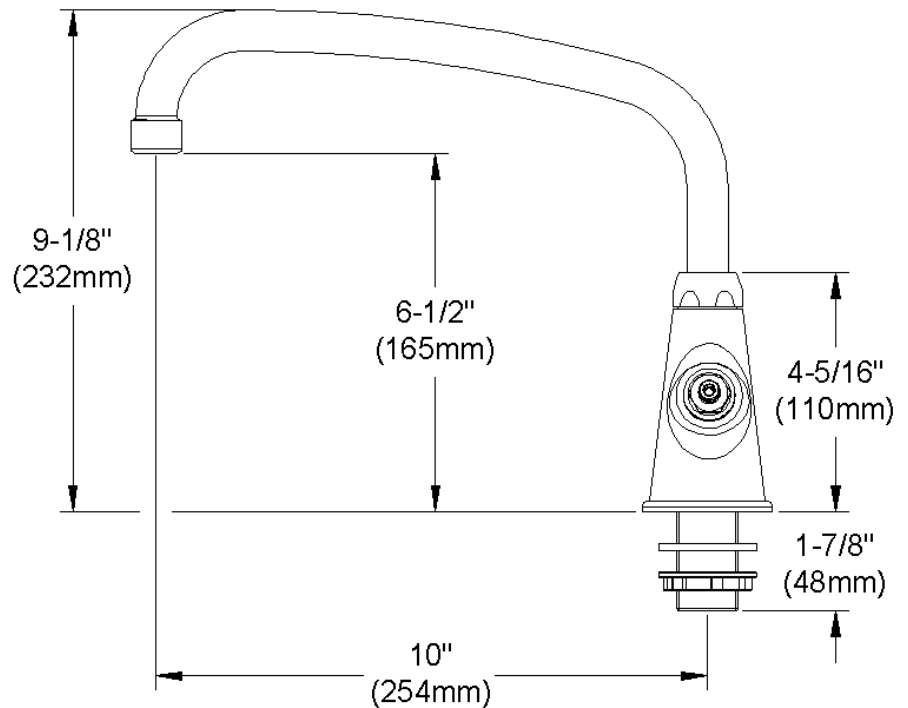

ELKAY[®]

SPECIFICATIONS

Commercial Faucet Model LK500AT10T6 Deck Mount Single Hole Arc Tube 10"

GENERAL FEATURES

- Quarter turn ceramic disc cartridge
- Solid brass construction
- Chrome Finish
- Replacement cartridge A70001 for cold
- Replacement cartridge A70002 for hot
- Includes spout swing restriction pin
- Dual control

COMPLIES WITH:

- ASME/ANSI A112.18.1
- CSA B125-01
- NSF/ANSI 61
- ADA
- UPC/CUPC
- IAPMO Listed

Wristblade Handle 6 inch, Two Piece

Replacement Handle A55388
Replacement Escutcheon A55391

FRONT VIEW

(shown less handles)