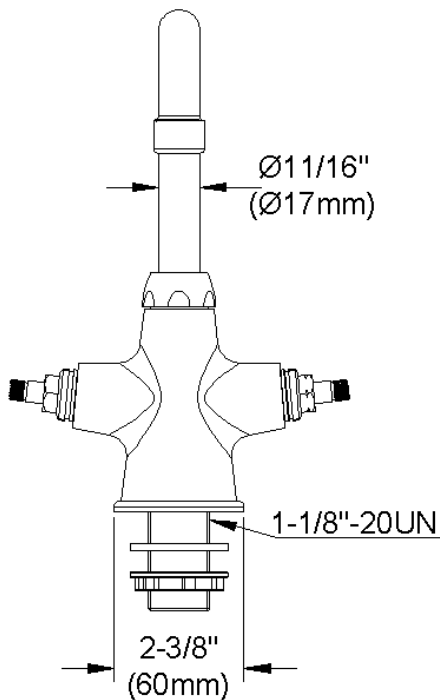

ELKAY[®]

SPECIFICATIONS

Commercial Faucet Model LK500AT10T6 Deck Mount Single Hole Arc Tube 10"

GENERAL FEATURES

- Quarter turn ceramic disc cartridge
- Solid brass construction
- Chrome Finish
- Replacement cartridge A70001 for cold
- Replacement cartridge A70002 for hot
- Includes spout swing restriction pin
- Dual control

COMPLIES WITH:

- ASME/ANSI A112.18.1
- CSA B125-01
- NSF/ANSI 61
- ADA
- UPC/CUPC
- IAPMO Listed

Wristblade Handle 6 inch, Two Piece

Replacement Handle A55388
Replacement Escutcheon A55391

FRONT VIEW

(shown less handles)