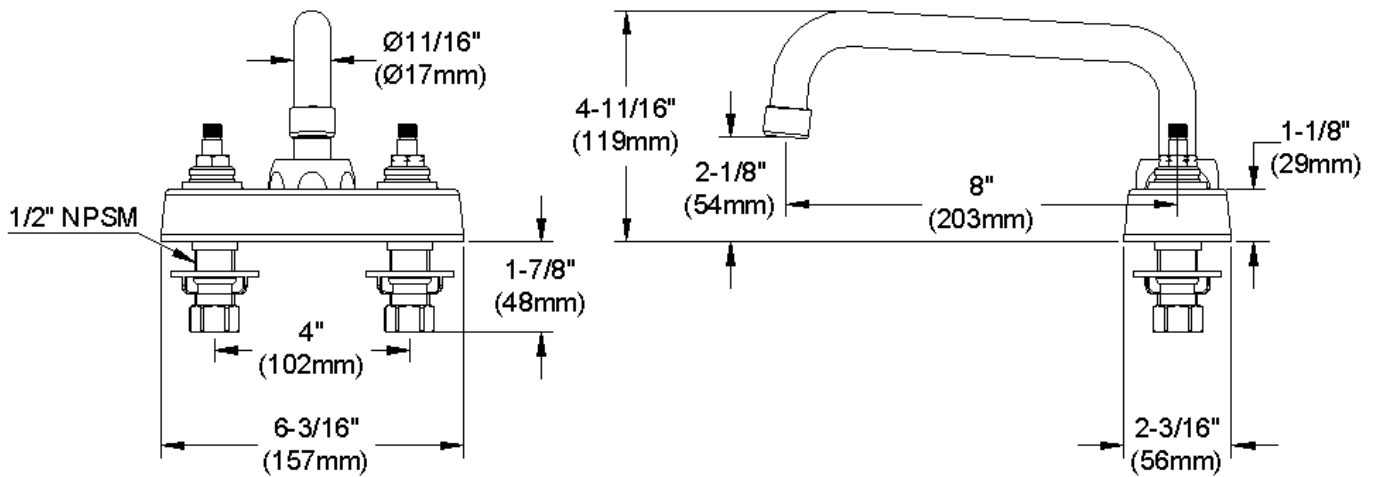

ELKAY[®]

SPECIFICATIONS

Commercial Faucet Model LK406TS08T6 Deck Mount 4" Center Tube Spout 8"

GENERAL FEATURES

- Quarter turn ceramic disc cartridge
- Solid brass construction
- Chrome finish
- Replacement cartridge A70001 for cold
- Replacement cartridge A70002 for hot
- Includes spout swing restriction pin

COMPLIES WITH:

- ASME/ANSI A112.18.1
- CSA B125-01
- NSF/ANSI 61
- ADA
- UPC/CUPC
- IAPMO Listed

Wristblade Handle 6 inch, Two Piece

Replacement Handle A55388
Replacement Escutcheon A55390

FRONT VIEW

(shown less handles)