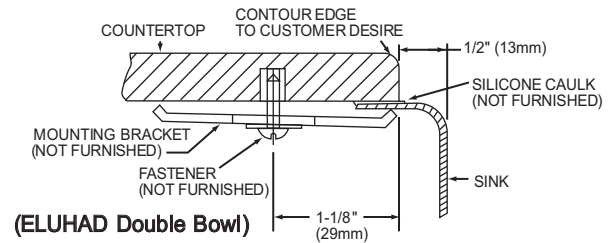

DESIGN FEATURES

ELUHAD Bowl Depth: 4-1/2" (114mm), 5" (127mm) or 5-1/2" (140mm).

Finish: Exposed surfaces are hand blended to a lustrous high-lighted satin finish with a highlighted inside top bowl radius.

Underside: Underside of sink is fully protected by heavy duty Sound Guard™ undercoating to prevent condensation and deaden sound.

OTHER

Drain Opening: 3-1/2" (89mm) center rear location.

NOTE: All Elkay undermount sinks are designed to attach to the underside of any solid surface countertop.

Model ELUHAD3118

SINK DIMENSIONS*

Model Number	Overall		Inside Each Bowl			Cutout in Countertop	Minimum Cabinet Size
	Length	Width	Length	Width	Depth		
	A	B	C	D			
ELUHAD3118	30 ³ / ₄ (781mm)	18 ¹ / ₂ (470mm)	13 ¹ / ₂ (343mm)	16 (406mm)	**	See template packed with sink.	36 (914mm)
ELUHAD3120R	(L) 31 ¹ / ₄ (794mm)	20 ¹ / ₂ (521mm)	14 (356mm)	18 (457mm)	**		36 (914mm)
	(R) 31 ¹ / ₄ (794mm)	18 ¹ / ₂ (470mm)	13 ¹ / ₂ (343mm)	16 (406mm)	**		36 (914mm)
ELUHAD3216	31 ³ / ₄ (806mm)	16 ¹ / ₂ (419mm)	14 (356mm)	14 (356mm)	**		36 (914mm)
ELUHAD3618	35 ³ / ₄ (908mm)	18 ¹ / ₂ (470mm)	16 (406mm)	16 (406mm)	**		39 (914mm)
ELUHAD4218	41 ³ / ₄ (1060mm)	18 ¹ / ₂ (470mm)	19 (483mm)	16 (406mm)	**		45 (1143mm)
ELUHAD4618	45 ³ / ₄ (1143mm)	18 ¹ / ₄ (464mm)	21 (533mm)	15 ³ / ₄ (400mm)	**		51 (1295mm)

*Length is left to right. Width is front to back.

**Available in 4¹/₂" (114mm), 5" (127mm) or 5¹/₂" (140mm).

Installation Profile of ELUHAD Double Bowl Models
The template provided with each ELUHAD sink provides the only type of installation recommended by Elkay.