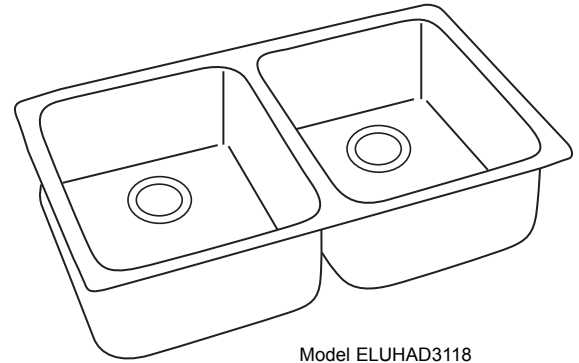

DESIGN FEATURES

ELUHAD Bowl Depth: 4-1/2" (114mm), 5" (127mm) or 5-1/2" (140mm).

Finish: Exposed surfaces are hand blended to a lustrous high-lighted satin finish with a highlighted inside top bowl radius.

Underside: Underside of sink is fully protected by heavy duty Sound Guard™ undercoating to prevent condensation and deaden sound.

OTHER

Drain Opening: 3-1/2" (89mm) center rear location.

NOTE: All Elkay undermount sinks are designed to attach to the underside of any solid surface countertop.

Model ELUHAD3118

SINK DIMENSIONS*

Model Number	Overall		Inside Each Bowl			Cutout in Countertop	Minimum Cabinet Size
	Length	Width	Length	Width	Depth		
	A	B	C	D			
ELUHAD3118	30 ³ / ₄ (781mm)	18 ¹ / ₂ (470mm)	13 ¹ / ₂ (343mm)	16 (406mm)	**	See template packed with sink.	36 (914mm)
ELUHAD3120R	(L) 31 ¹ / ₄ (794mm)	20 ¹ / ₂ (521mm)	14 (356mm)	18 (457mm)	**		36 (914mm)
	(R) 31 ¹ / ₄ (794mm)	18 ¹ / ₂ (470mm)	13 ¹ / ₂ (343mm)	16 (406mm)	**		36 (914mm)
ELUHAD3216	31 ³ / ₄ (806mm)	16 ¹ / ₂ (419mm)	14 (356mm)	14 (356mm)	**		36 (914mm)
ELUHAD3618	35 ³ / ₄ (908mm)	18 ¹ / ₂ (470mm)	16 (406mm)	16 (406mm)	**		39 (914mm)
ELUHAD4218	41 ³ / ₄ (1060mm)	18 ¹ / ₂ (470mm)	19 (483mm)	16 (406mm)	**		45 (1143mm)
ELUHAD4618	45 ³ / ₄ (1143mm)	18 ¹ / ₄ (464mm)	21 (533mm)	15 ³ / ₄ (400mm)	**		51 (1295mm)

*Length is left to right. Width is front to back.

**Available in 4¹/₂" (114mm), 5" (127mm) or 5¹/₂" (140mm).

Installation Profile of ELUHAD Double Bowl Models
The template provided with each ELUHAD sink provides the only type of installation recommended by Elkay.