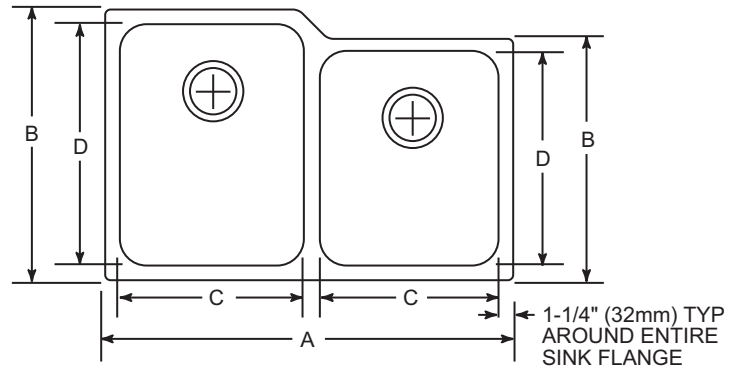

Model ELUHAD3120R Illustrated

In keeping with our policy of continuing product improvement, Elkay reserves the right to change product specifications without notice. Please visit elkayusa.com for most current version of Elkay product specification sheets.

This specification describes an Elkay product with design, quality and functional benefits to the user. When making a comparison of other producers' offerings, be certain these features are not overlooked.

Elkay

elkayusa.com

2222 Camden Court
Oak Brook, IL 60523

Printed in U.S.A.
©2009 Elkay

(Rev. 7/09) 1-303A