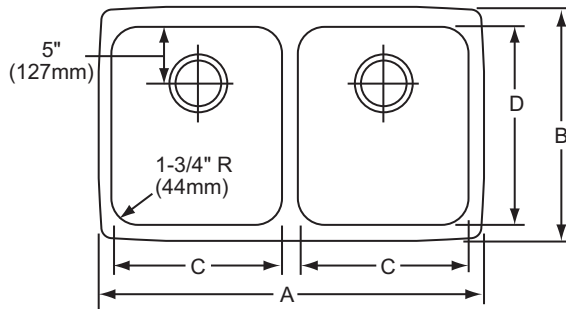

DESIGN FEATURES

ELUHAD Bowl Depth: 4-1/2" (114mm), 5" (127mm) or 5-1/2" (140mm).

Finish: Exposed surfaces are hand blended to a lustrous high-lighted satin finish with a highlighted inside top bowl radius.

Model ELUHAD3118

SINK DIMENSIONS*

Model Number	Overall		Inside Each Bowl			Cutout in Countertop	Minimum Cabinet Size
	Length	Width	Length	Width	Depth		
	A	B	C	D			
ELUHAD3118	30 ³ / ₄ (781mm)	18 ¹ / ₂ (470mm)	13 ¹ / ₂ (343mm)	16 (406mm)	**	See template packed with sink.	36 (914mm)
ELUHAD3120R	(L) 31 ¹ / ₄ (794mm)	20 ¹ / ₂ (521mm)	14 (356mm)	18 (457mm)	**		36 (914mm)
	(R) 31 ¹ / ₄ (794mm)	18 ¹ / ₂ (470mm)	13 ¹ / ₂ (343mm)	16 (406mm)	**		36 (914mm)
ELUHAD3216	31 ³ / ₄ (806mm)	16 ¹ / ₂ (419mm)	14 (356mm)	14 (356mm)	**		36 (914mm)
ELUHAD3618	35 ³ / ₄ (908mm)	18 ¹ / ₂ (470mm)	16 (406mm)	16 (406mm)	**		39 (914mm)
ELUHAD4218	41 ³ / ₄ (1060mm)	18 ¹ / ₂ (470mm)	19 (483mm)	16 (406mm)	**		45 (1143mm)
ELUHAD4618	45 ³ / ₄ (1143mm)	18 ¹ / ₄ (464mm)	21 (533mm)	15 ³ / ₄ (400mm)	**		51 (1295mm)

*Length is left to right. Width is front to back.

**Available in 4¹/₂" (114mm), 5" (127mm) or 5¹/₂" (140mm).

Installation Profile of ELUHAD Double Bowl Models
The template provided with each ELUHAD sink provides the only type of installation recommended by Elkay.