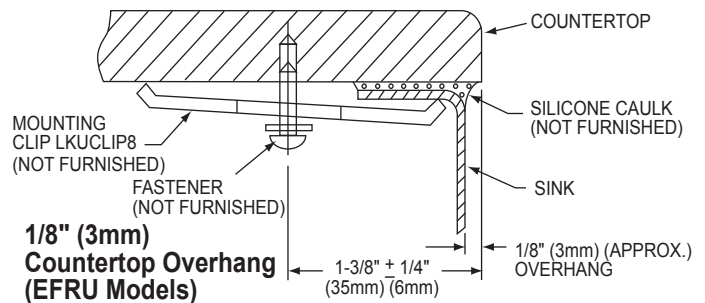

Installation Profile of EFRU Models
The template provided with each EFRU sink provides the only type of installation recommended by Elkay.