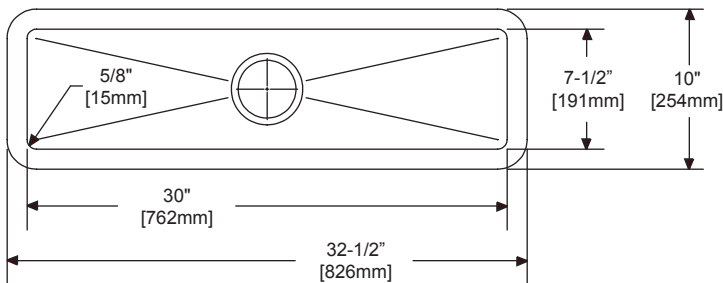

SINK DIMENSIONS*

Model Number	Overall		Inside Bowl			Cutout in Countertop	Minimum Cabinet Size
	L	W	L	W	D		
EFRU3007	32 1/2 (826mm)	10 (254mm)	30 (762mm)	7 1/2 (191mm)	6 (152mm)	See Template**	36 (914mm)

* Length is left to right. Width is front to back.

** Template 74180672 is packed with every sink.