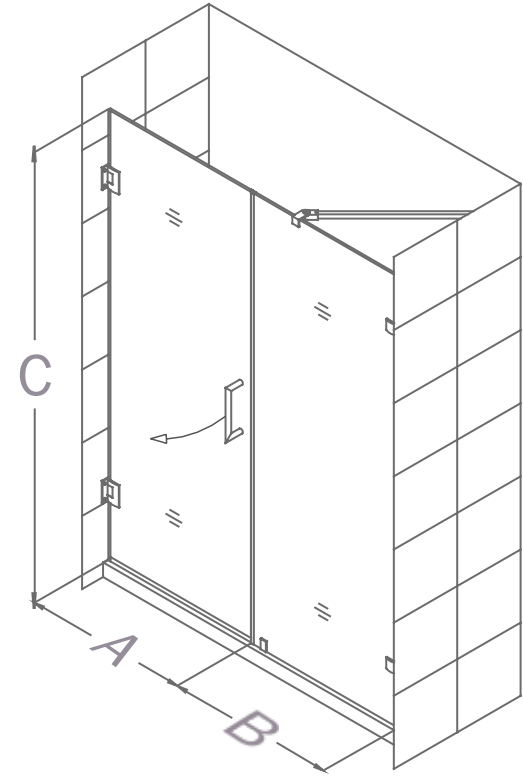

STATIONARY GLASS SUPPORT ARM

HANDLE (BRUSHED NICKEL FINISH)

WALL MOUNT HINGE (CHROME FINISH)

- Fully frameless glass shower door design
- 3/8" (10mm) thick tempered clear glass
- Chrome or brushed nickel hardware finish
- Reversible for right or left door opening
- Solid brass wall mount self-closing hinges
- Precise width measurement of finished opening required. Radiance shower door has no adjustability for out-of-plumb walls
- Models available to fit finished openings from 29" to 60" wide, sized in 1" increments

A	B	C
SWING DOOR <i>(inches)</i>	STATIONARY PANEL <i>(inches)</i>	DOOR HEIGHT <i>(inches)</i>
23, 24, 25, 26, 27, 28, 29, 30	6, 14, 22, 30	72

**COMBINE A SWING DOOR (A) WITH STATIONARY PANEL (B) FOR A FRAMELESS SHOWER DOOR TO FIT OPENINGS FROM 29" TO 60". FINAL SIZES AVAILABLE IN 1" INCREMENTS. (EXAMPLE: 23", 30", 31", 32", 33", 34", 35", ETC.)**