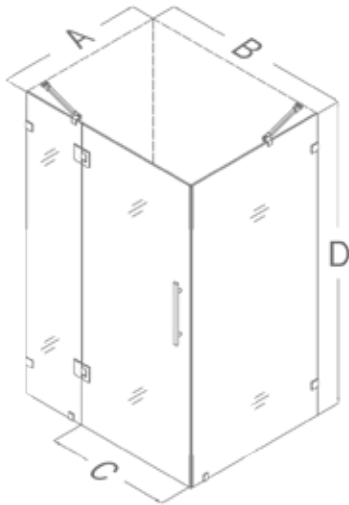

QUATRALUX™ SHOWER ENCLOSURE

DREAMLINE™
dream in style

The **QUATRALUX** shower enclosure delivers an upscale modern look to your bathroom at an incredible value. Get the look of custom glass with premium 3/8" thick tempered glass and a sleek frameless design. The **QUATRALUX** uses self-closing solid brass hinges for a secure closure. Install the **QUATRALUX** on a custom tile floor or combine with a DreamLine shower base for a streamlined transformation.

SELF-CLOSING HINGE

- Frameless glass shower enclosure design
- 3/8" (10mm) tempered clear glass
- Chrome or brushed nickel hardware finish
- Self-closing solid brass hinges
- Wall mounted brackets and stainless steel support bars for stationary glass
- Designed for corner installation against finished walls
- Reversible for right / left corner installation
- No adjustment for out-of-plumb walls
- Optional SlimLine™ shower base available

A	B	C WALK IN	D
34-5/16"	34-5/16"	23-5/8"	72"
32-1/4"	46-5/16"	23-5/8"	72"
34-5/16"	46-5/16"	23-5/8"	72"

Visit [PARTNER PORTAL](#) for the latest dealer news and updates

Visit WWW.BATHAUTHORITY.COM for detailed product information
Tel: 866.731.8378 | Fax: 866.227.9245 | sales@bathauthority.com