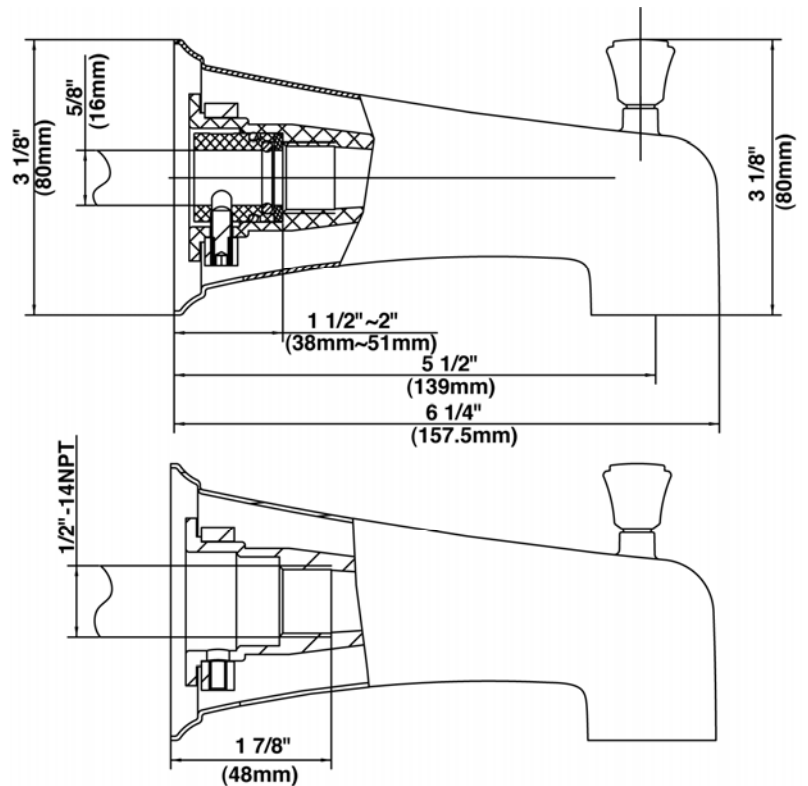

Model

Danze products are covered by a manufacturer's limited "lifetime" warranty for manufacturing defects.