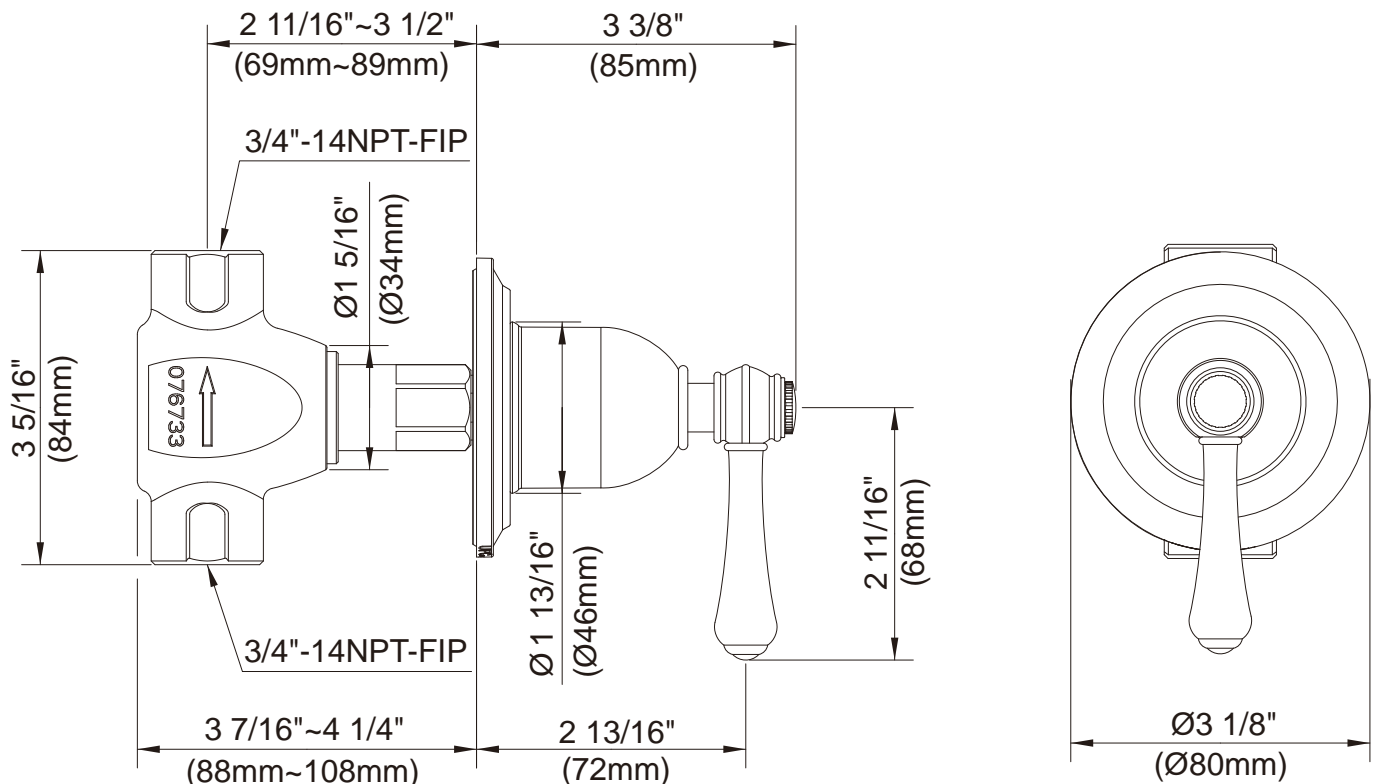

SINGLE HANDLE 3/4" VOLUME CONTROL VALVE

Description

- High flow 3/4" ceramic disc volume control
- Volume control, and shut off valve
- Matching collection trim included
- 3/4" FIP inlets and outlets

Flow & Valving

D560957
OPULENCE™

Available Colors & Finish

- Chrome
- Antique Copper (AC)
- Brushed Nickel (BN)
- Polished Nickel (PNV)
- Oil Rub Bronze (RB)

Trim Kit:

(for use w/ 1 handle 3/4" volume control valve)
D560957T

Special Packaging

- Model numbers for trim kit items include the suffix "T"

Specific Features: _____ Submitted Model No.: _____

SD560957/08-08.01