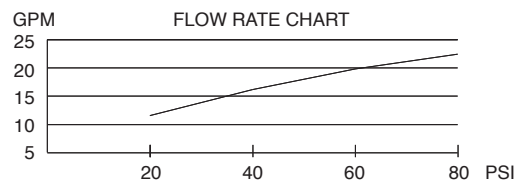

Specific Features: _____ Submitted Model No.: _____

SD560957/08-08.01