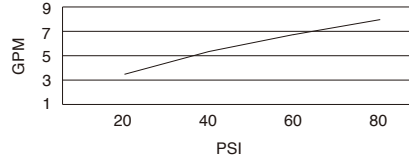

**SPECIFICATIONS**

**EASTHAM™ TRIM ONLY SINGLE HANDLE PRESSURE BALANCE TUB & SHOWER FAUCET**

**Model**

D510015T

**Description**

- 4 ½" bell style showerhead
- All brass 6" shower arm
- Diverter on spout
- Use with valve: D112000BT (w/stops) or D115000BT (w/o stops)

**Flow Rate**

**Standards**

- UPC/cUPC
- Energy Policy Act of 1992

- ASME A112.18.1

- ADA Accessibility Guidelines for Buildings and Facilities - 4.27.4 Controls and Mechanisms

**Finishes Available**

- Chrome
- Brushed Nickel