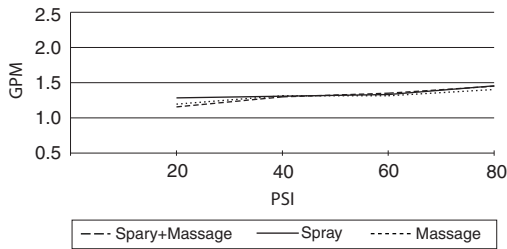

SPECIFICATIONS

MELROSE™ TRIM ONLY SINGLE HANDLE PRESSURE BALANCE TUB & SHOWER FAUCET

Model

D513011T (Tub & Shower trim)
D503511T (Shower only trim)

Description

- 3" multi-function showerhead
- 1/2" slip spout fits 1/2" copper or 1/2" IPS stub-out
- Diverter on spout
- Showerhead D462014, A112.18.1M, 1.5 gpm (5.7 LPM) maximum flow rate @ 20 - 80 psi

Flow Rate

Standards

- UPC/cUPC
- Energy Policy Act of 1992

- ASME A112.18.1M

- ADA Accessibility Guidelines for Buildings and Facilities - 4.27.4 Controls and Mechanisms

Finishes Available

- Chrome

Warranty