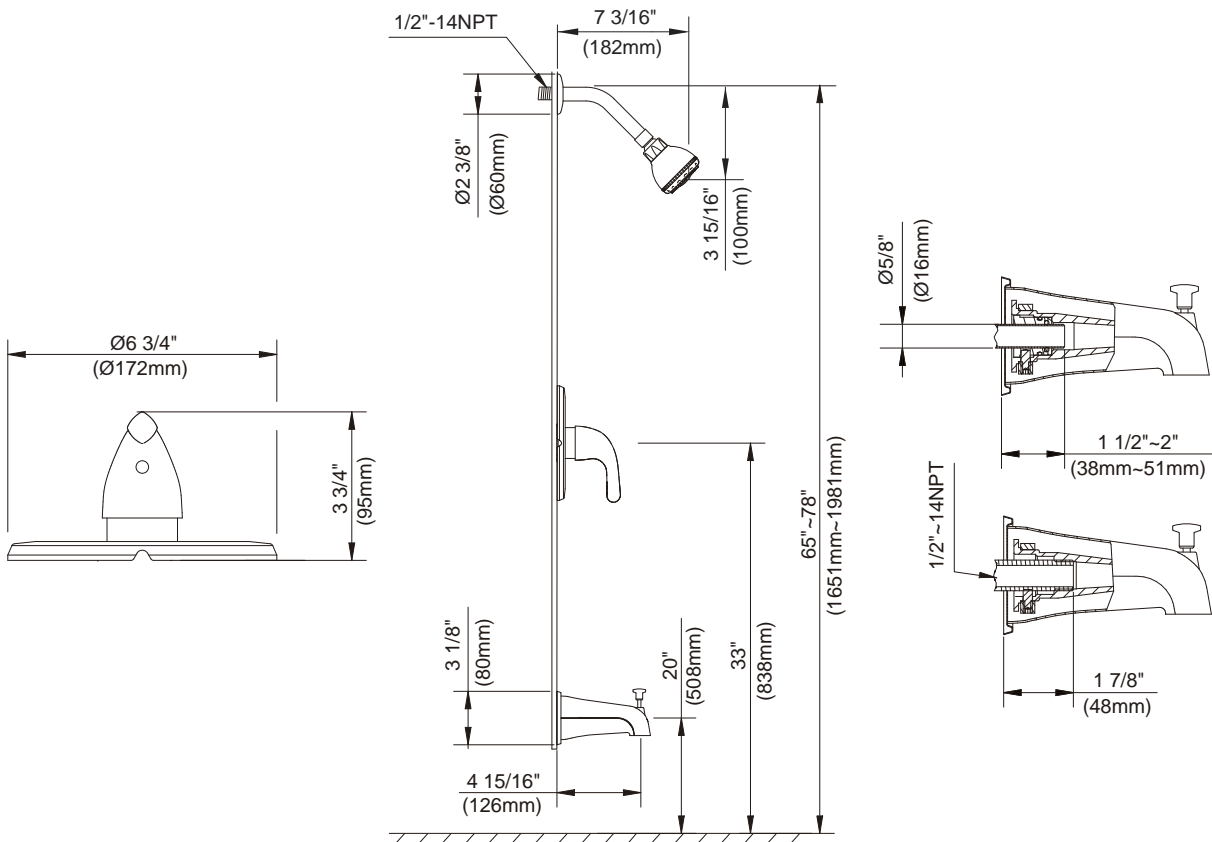

Warranty

Danze products are covered by a manufacturer's limited "lifetime" warranty for manufacturing defects.