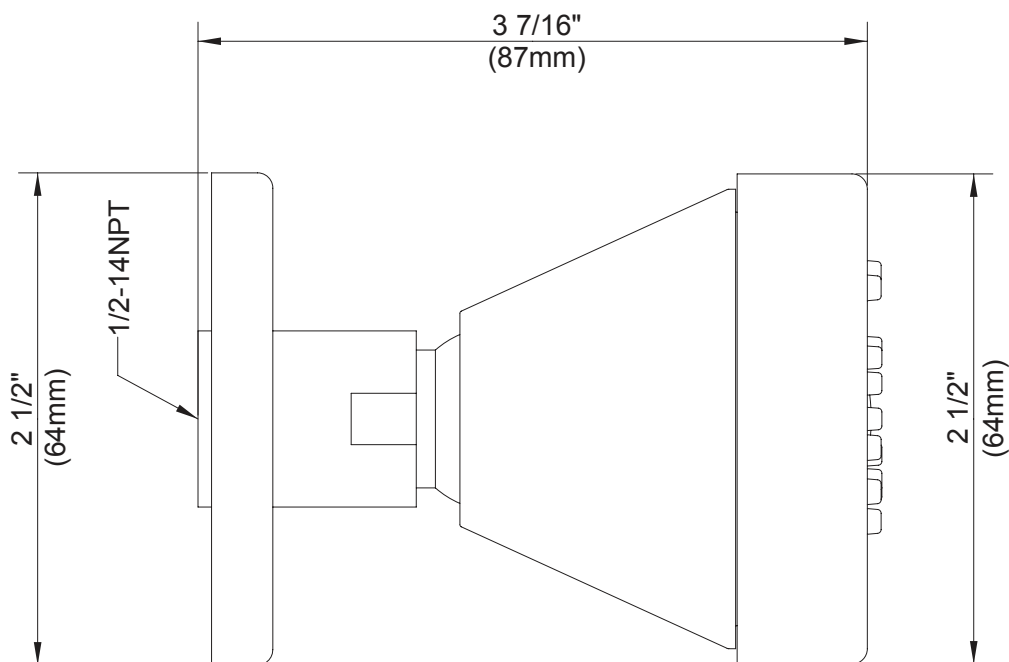

Specific Features: _____ Submitted Model No.: _____

SD460244/04-07.01