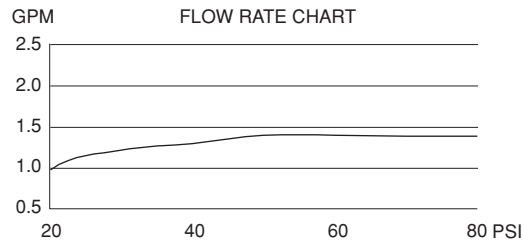

SIRIUS™ TWO FUNCTION WALL MOUNT BODY SPRAY

Description

- Spray & massage settings
- Ball joint mount allows directional setting
- 1/2" IPS connection
- Easy clean jets

Flow & Valving

D460244
SIRIUS™

Available Colors & Finish

- Chrome
- Brushed Nickel (BN)

Standards

- ASME A112.18.1
- CSA B125
- ASSE 1016
- Listed IAPMO/UPC

Warranty

Danze products are covered by a manufacturer's limited "lifetime" warranty for manufacturing defects.