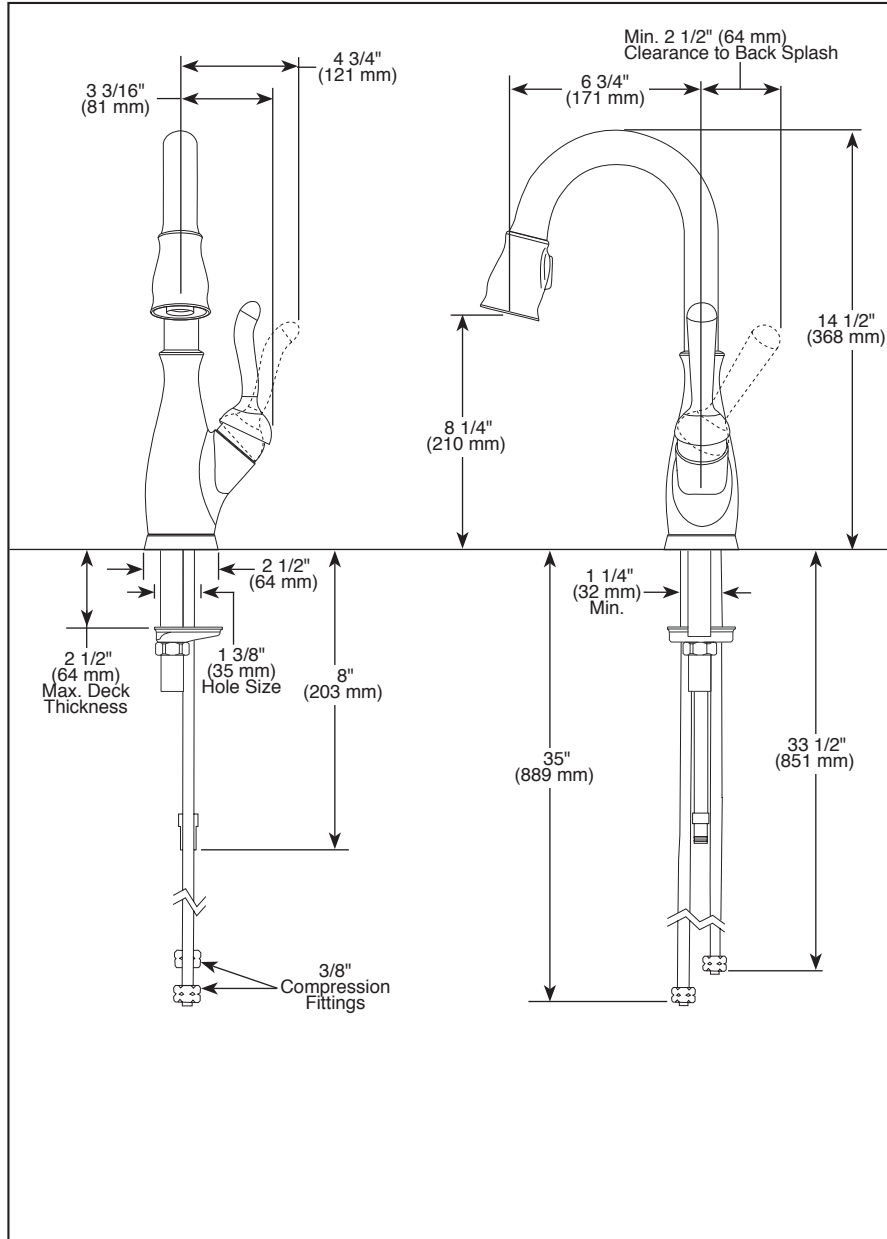

Submitted Model No.: _____
 Specific Features: _____

BAR / PREP SINK FAUCETS

- Leland® Pull-Down Collection
- Single Handle Deck Mount
- 1 or 3 Hole Sink Applications
- DIAMOND Seal® Technology
- Integrated Supply Tubes
- 2-Function Pull-Down
- MagnaTite® Docking System

STANDARD SPECIFICATIONS:

- 14 1/2" (368 mm) high, 6 3/4" (171 mm) long, spout swings 360°.
- Control mechanism shall be the diamond coated ceramic cartridge.
- Lever handle. Control shall return to neutral position when faucet is turned off.
- Finished handle button with red/blue graphics to indicate hot/cold temperature.
- Integral double check valves in sprayer assembly.
- Disposable hose lead to aid installation.
- Recommended hole size 1 3/8" (35mm).
- 3/8" O.D. straight, staggered pex supply tubes - 33 1/2" (851 mm) and 35" (889 mm) long.
- Touch-Clean® 2 function (stream spray) sprayhead.
- MagnaTite™ docking system secures sprayer to spout.
- RP60734 wand assembly available with flow rate of 1.5 gpm max. @ 60 PSI.
- RP47274 escutcheon available for 3 hole sinks.