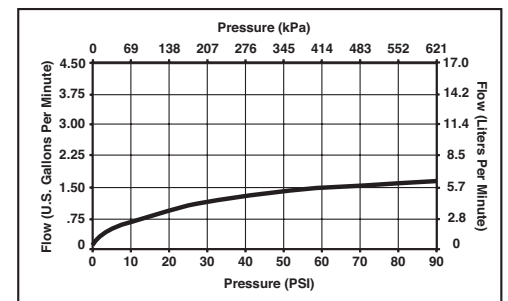

COMPLIES WITH:

- ASME A112.18.1 / CSA B125.1
- ASME A112.18.6
- Indicates compliance to ICC/ANSI A17.1
- Verified compliant with .25% weighted average Pb content regulations.