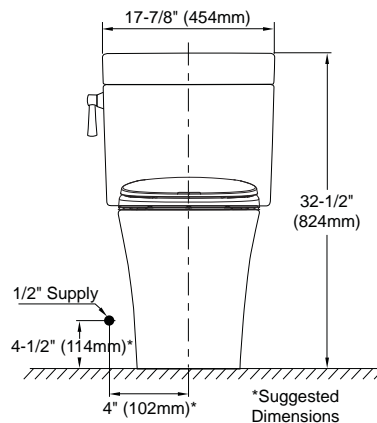

CST794EF

Eco Nexus® Close Coupled Toilet, 1.28GPF

SPECIFICATIONS

- Water Use 1.28 GPF/4.8LPF
- Flush System E-Max®
- Min. Water Pressure 8 psi (static)
- Water Surface 10-1/4" x 8-1/4"
- Trap Diameter 2-1/16"
- Rough-in 12"
- Trap Seal 2-1/4"
- Warranty One Year Limited Warranty
- Material Vitreous china
- Shipping Weight CT794EF - 62lbs
ST794E - 36.5lbs
- Shipping Dimensions CT794EF
29-3/4" L x 16-1/2" W
x 24-3/4" H

ST794E
20-3/8" L x 8-3/8" W
x 19-5/8" H

INSTALLATION NOTES

Back-to-Back Toilet Installations:
TOTO recommends the use of a nationally listed, double sanitary tee-wye only, in vertical waste stacks, in accordance with the stipulations noted in the majority of nationally recognized plumbing codes.