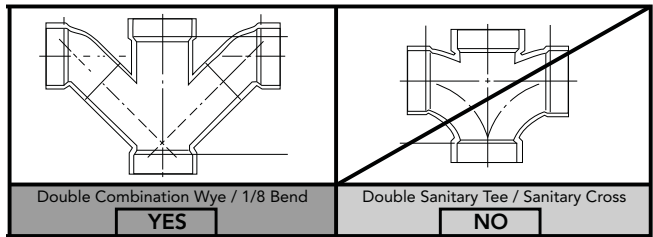

CST794EF

Eco Nexus® Close Coupled Toilet, 1.28GPF

SPECIFICATIONS

- Water Use 1.28 GPF/4.8LPF
- Flush System E-Max®
- Min. Water Pressure 8 psi (static)
- Water Surface 10-1/4" x 8-1/4"
- Trap Diameter 2-1/16"
- Rough-in 12"
- Trap Seal 2-1/4"
- Warranty One Year Limited Warranty
- Material Vitreous china
- Shipping Weight CT794EF - 62lbs
ST794E - 36.5lbs
- Shipping Dimensions CT794EF
29-3/4" L x 16-1/2" W
x 24-3/4" H

ST794E
20-3/8" L x 8-3/8" W
x 19-5/8" H

INSTALLATION NOTES

Back-to-Back Toilet Installations:
TOTO recommends the use of a nationally listed, double sanitary tee-wye only, in vertical waste stacks, in accordance with the stipulations noted in the majority of nationally recognized plumbing codes.