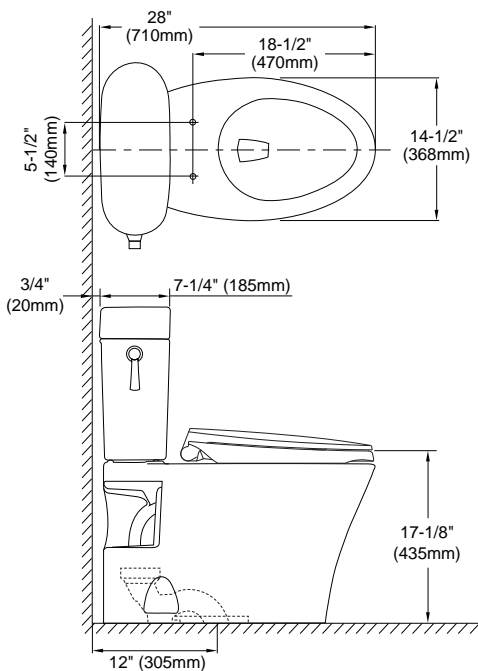

CST794EF

Eco Nexus® Close Coupled Toilet, 1.28GPF

SPECIFICATIONS

- Water Use 1.28 GPF/4.8LPF
- Flush System E-Max®
- Min. Water Pressure 8 psi (static)
- Water Surface 10-1/4" x 8-1/4"
- Trap Diameter 2-1/16"
- Rough-in 12"
- Trap Seal 2-1/4"
- Warranty One Year Limited Warranty
- Material Vitreous china
- Shipping Weight CT794EF - 62lbs
ST794E - 36.5lbs
- Shipping Dimensions CT794EF
29-3/4" L x 16-1/2" W
x 24-3/4" H

ST794E
20-3/8" L x 8-3/8" W
x 19-5/8" H

INSTALLATION NOTES

Back-to-Back Toilet Installations:
TOTO recommends the use of a nationally listed, double sanitary tee-wye only, in vertical waste stacks, in accordance with the stipulations noted in the majority of nationally recognized plumbing codes.

TOTO®

These dimensions and specifications are subject to change without notice