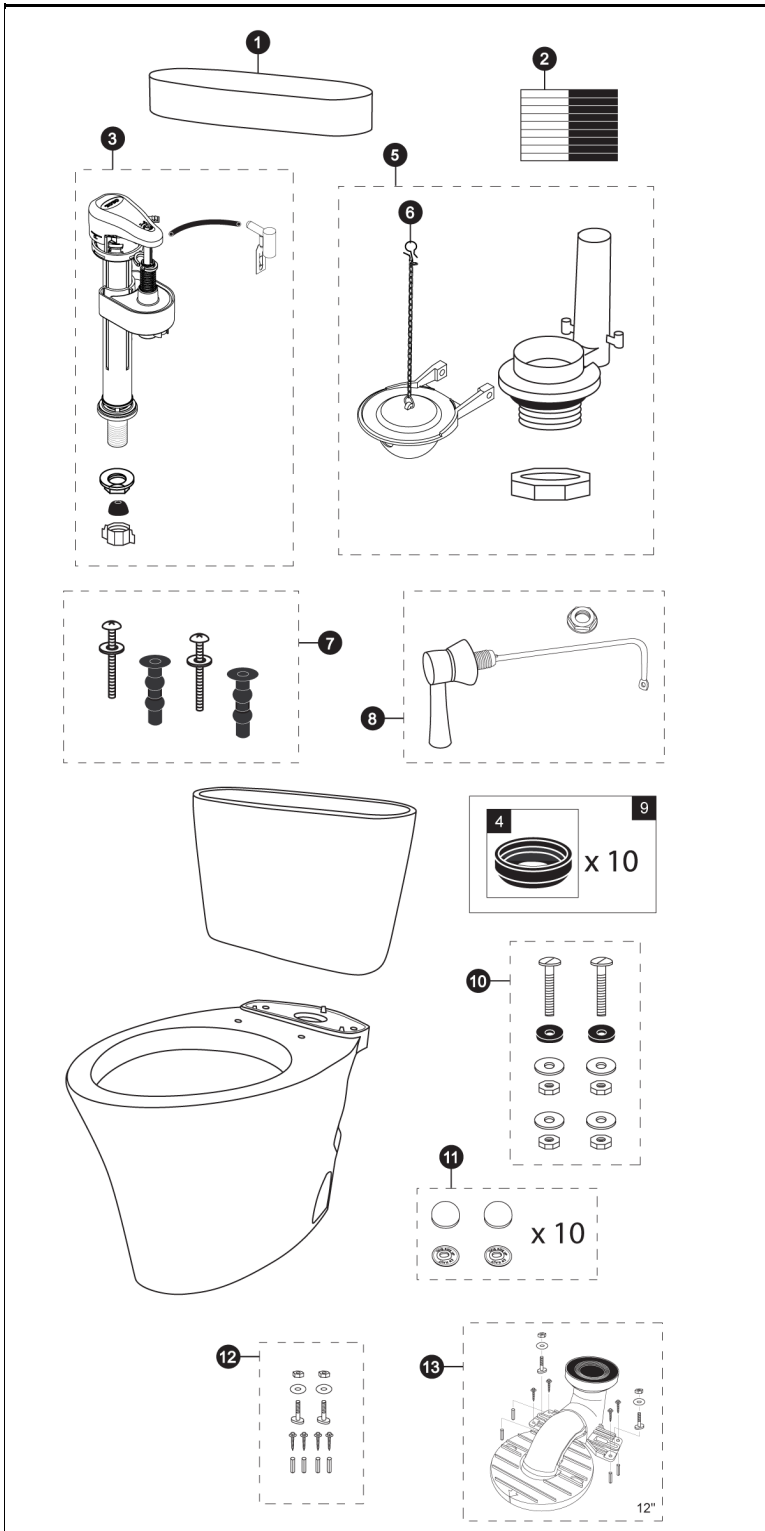

CST794EF

CST794EF
ST794E
CT794EF

Nexus®

1.28 Gpf Toilet, Elongated, E-Max®, 12" Modular Rough-In, Universal Height

Items	Parts	Description
1	TCU794CR#01 TCU794CR#03 TCU794CR#11 TCU794CR#12 TCU794CR#51	Tank Lid w/ Velcro Tape - Cotton Tank Lid w/ Velcro Tape - Bone Tank Lid w/ Velcro Tape - Colonial White Tank Lid w/ Velcro Tape - Sedona Beige Tank Lid w/ Velcro Tape - Ebony
2	THU107	Velcro Tape
3	TSU53A	Fill Valve
4	9BU024E	Tank to Bowl Gasket
5	THU252P-3A	Flush Valve
6	THU347S	Flapper w/ Chain
7	THU651N	Top Mounting Seat Hardware
8	THU164#CP THU164#BN THU164#PN THU164#PB	Trip Lever - Chrome Plated Trip Lever - Brushed Nickel Trip Lever - Polished Nickel Trip Lever - Polished Brass
9	THU131	3" Tank to Bowl Gaskets (10 pieces)
10	TSU01D	Tank Mounting Kit
11	THU048#01 THU048#03 THU048#51	Bolt Cap Sets - Cotton (20 pieces) Bolt Cap Sets - Bone (20 pieces) Bolt Cap Sets - Ebony (20 pieces)
12	THU021	UniFit Mounting Set
13	TSU02W.12	UniFit - 12" Rough-In

Note:

Product Number Explanations

Two-Piece Toilet

(CST) Gravity Type Toilet
(794) Model
(E) E-Max®
(F) Universal Height

Tank

(ST) Tank
(794) Model
(E) E-Max®

Bowl

(CT) Bowl
(794) Model
(E) E-Max®
(F) Universal Height

Actual Product may vary slightly from illustration.