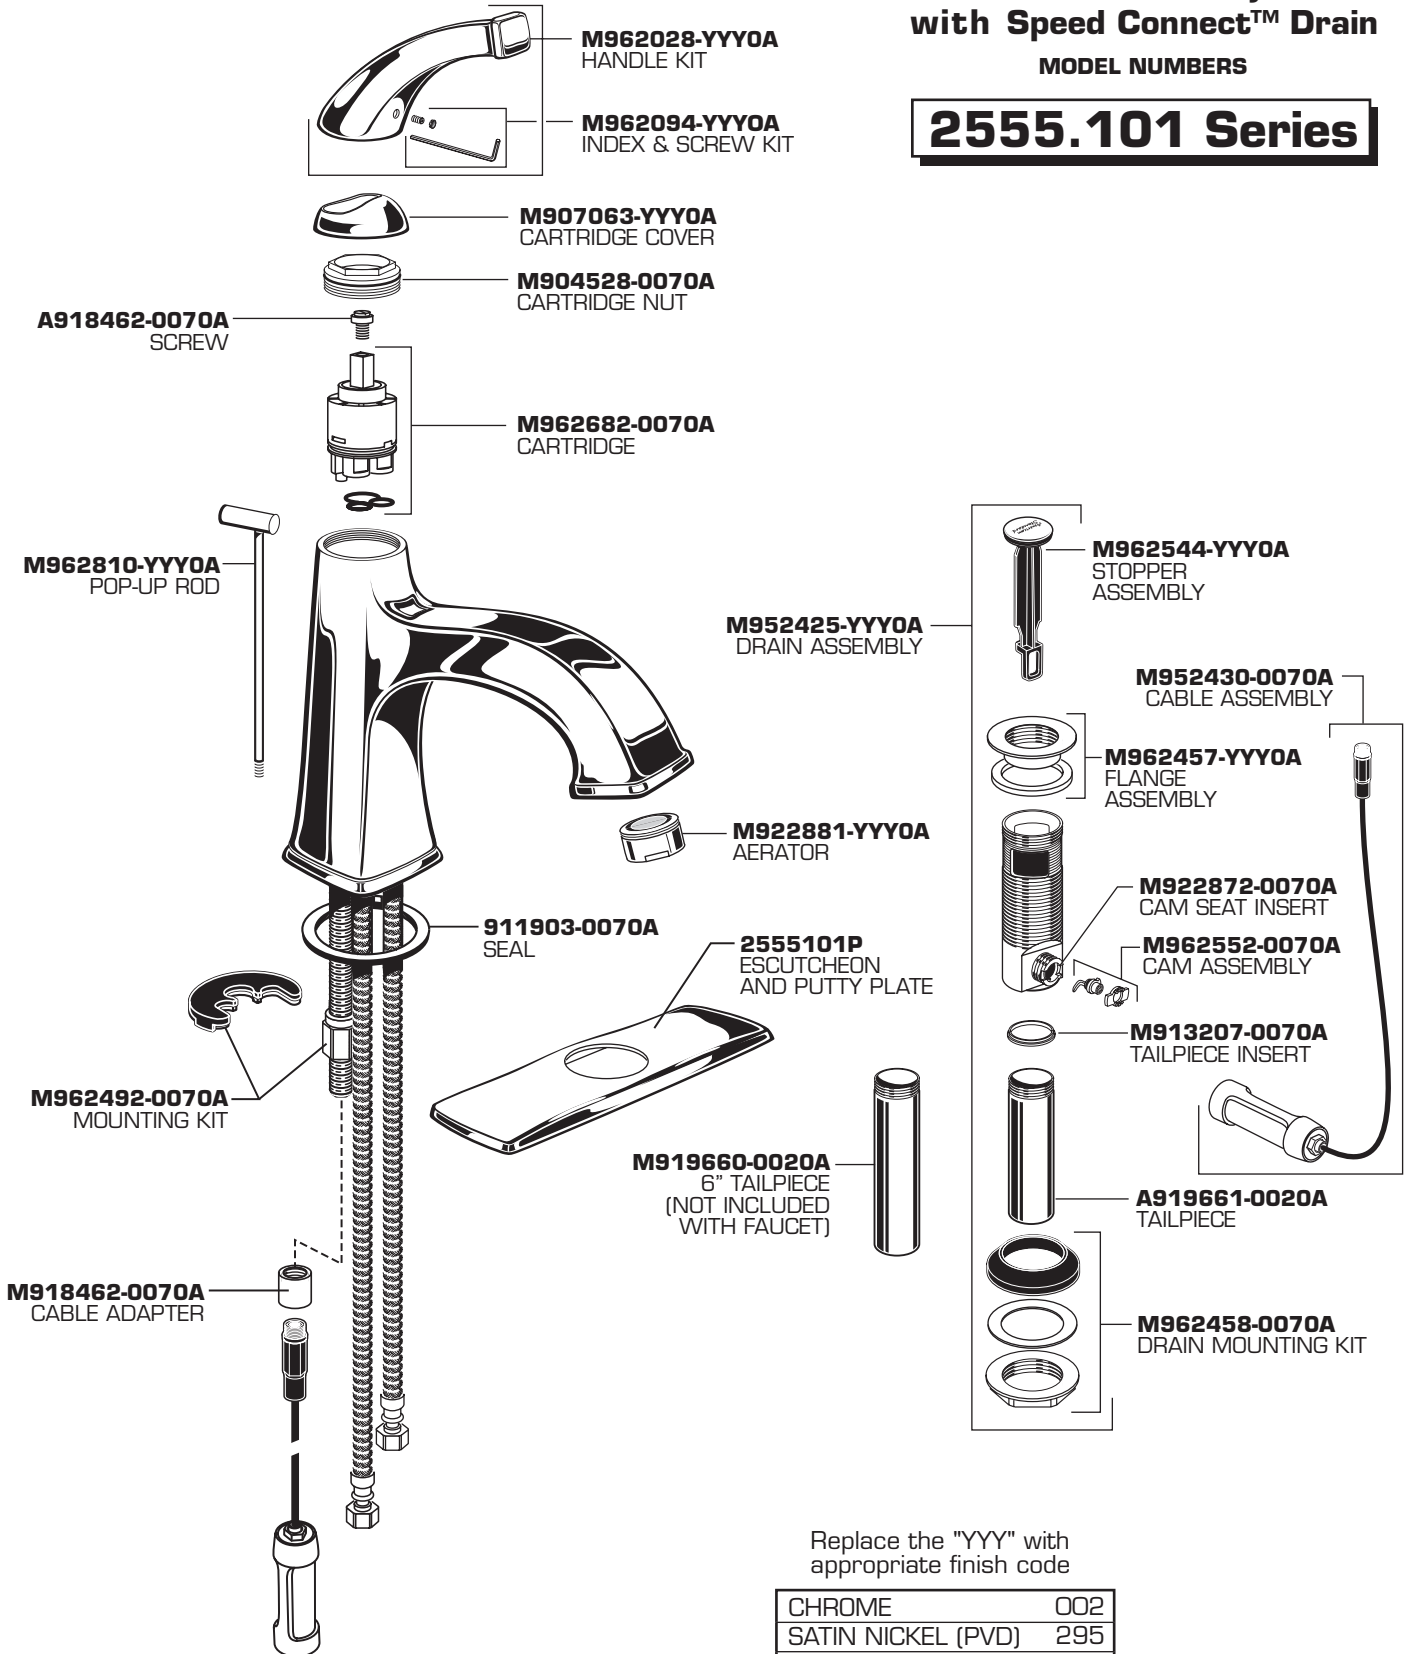

American Standard

TOWNSQUARE™
Monoblock Lavatory Faucet
with Speed Connect™ Drain

MODEL NUMBERS

2555.101 Series

Replace the "YYY" with appropriate finish code

CHROME	002
SATIN NICKEL (PVD)	295
OIL RUBBED BRONZE	224