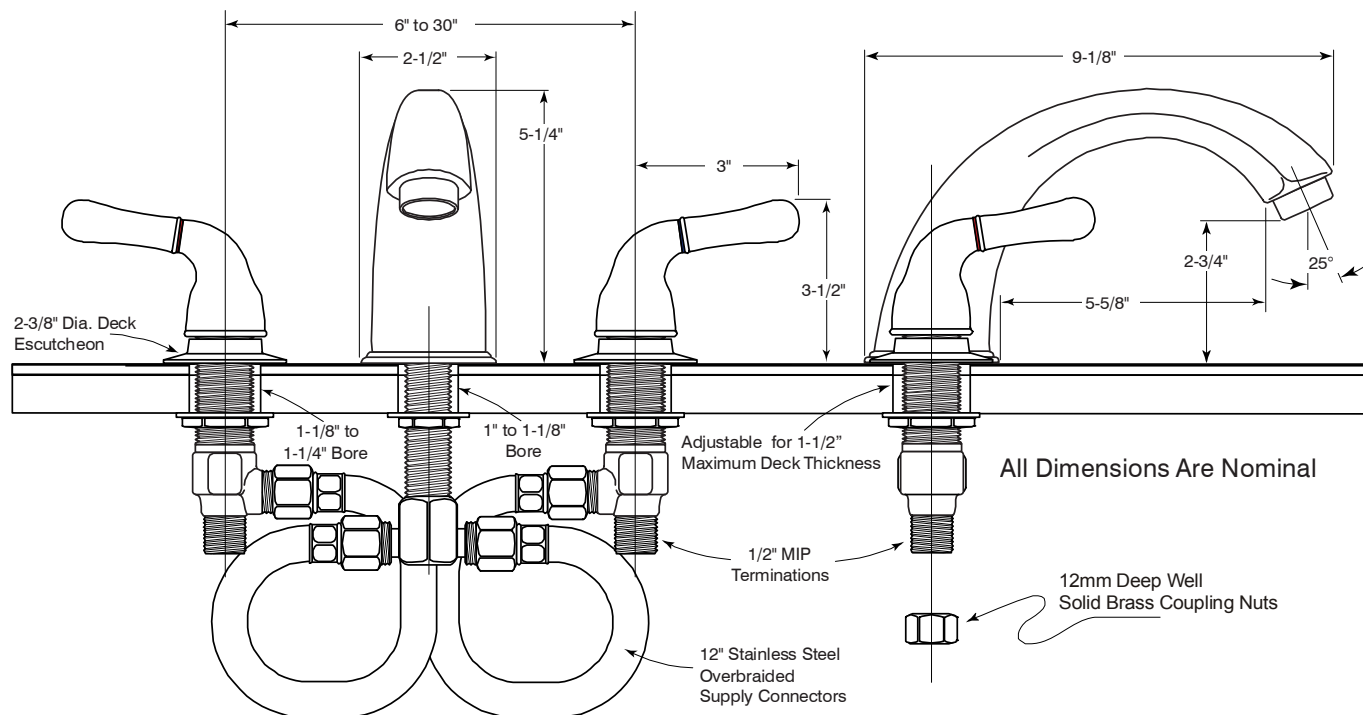

Description

- Twin lever handle euro style widespread roman tub faucet
- Designed for 6" to 30" center set distances
- Trouble-free brass frame ceramic cartridge
- Heavy duty chrome plated finish
- Standard 1/2" IPS connections
- All brass construction

Performance

- Designed to provide 4.0 GPM at 20 PSI tub filler performance

Compliance

- Designed to comply with requirements of ASME A112.18.1
- Complies with ADA (American With Disabilities Act)
- Complies with the requirements of the UPC (Uniform Plumbing Code)
- Meets or exceeds CSA B125

Sanibel™

Model 120189

Twin Lever Handle Widespread Roman Tub Faucet  
 Chrome Plated Finish  
 1/2" IPS Connection

For additional information contact Premier Faucet at 866-745-4010 or visit our website at [www.premierfaucet.com](http://www.premierfaucet.com)