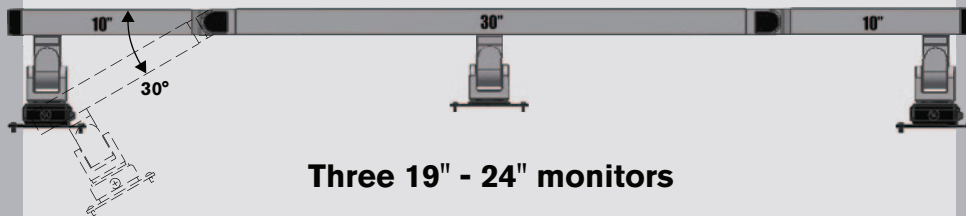

## **Standard Configurations Monitor Size Quick Reference**

Desk Width: 56" 60" 66" 72"

**Two 19" - 30" monitors**

**Three 19" - 24" monitors**

**Three 24" - 30" monitors**  
(Possibly up to 31")

**Four 19" - 24" monitors**

**Four 24" - 30" monitors**

**Five 19" monitors**