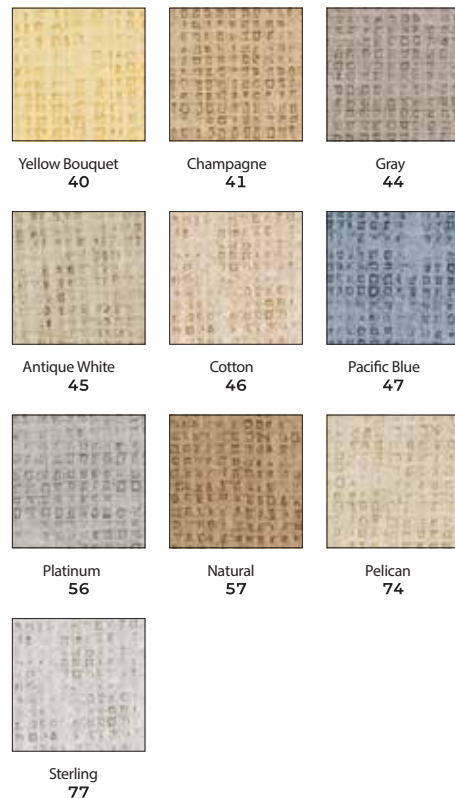

VIN-TAK TACKBOARD

with Aluminum Trim

10
YEAR LIMITED
WARRANTY

Get on board with durability and color.

Vinyl fabric over a tackable substrate for a board with long lasting appeal.

VINYL COLOR OPTIONS:

VIN-TAK TACKBOARD – ALUMINUM TRIM

- Fabric-backed vinyl over lightweight substrate makes an economical and attractive tackboard.
- Easy to clean surface. Vinyl is treated to resist the growth of odor- and stain-causing microbes.
- Featured with standard 3/8" clear anodized aluminum trim with hairline mitered corners. Anodized black aluminum trim available at an upcharge.
- Aluminum trim Vin-Tak available as a Class A Fire Rated board, manufactured with fire rated gypsum, fire rated adhesive, and fire rated vinyl. Test details and pricing available on request.
- Manufactured in the US of foreign and domestic materials. Ten year limited warranty. Has achieved GREENGUARD GOLD Certification.

Part No.	Dimensions	Ship Wt.
Product		
311AB*	2'H x 3'W	14 lbs
311AC**	3'H x 4'W	22 lbs
311AD	4'H x 4'W	41 lbs
311AF	4'H x 5'W	48 lbs

Part No.	Dimensions	Ship Wt.
Product		
311AG	4'H x 6'W	52 lbs
311AH	4'H x 8'W	63 lbs
311AK	4'H x 10'W	75 lbs
311AM	4'H x 12'W	110 lbs