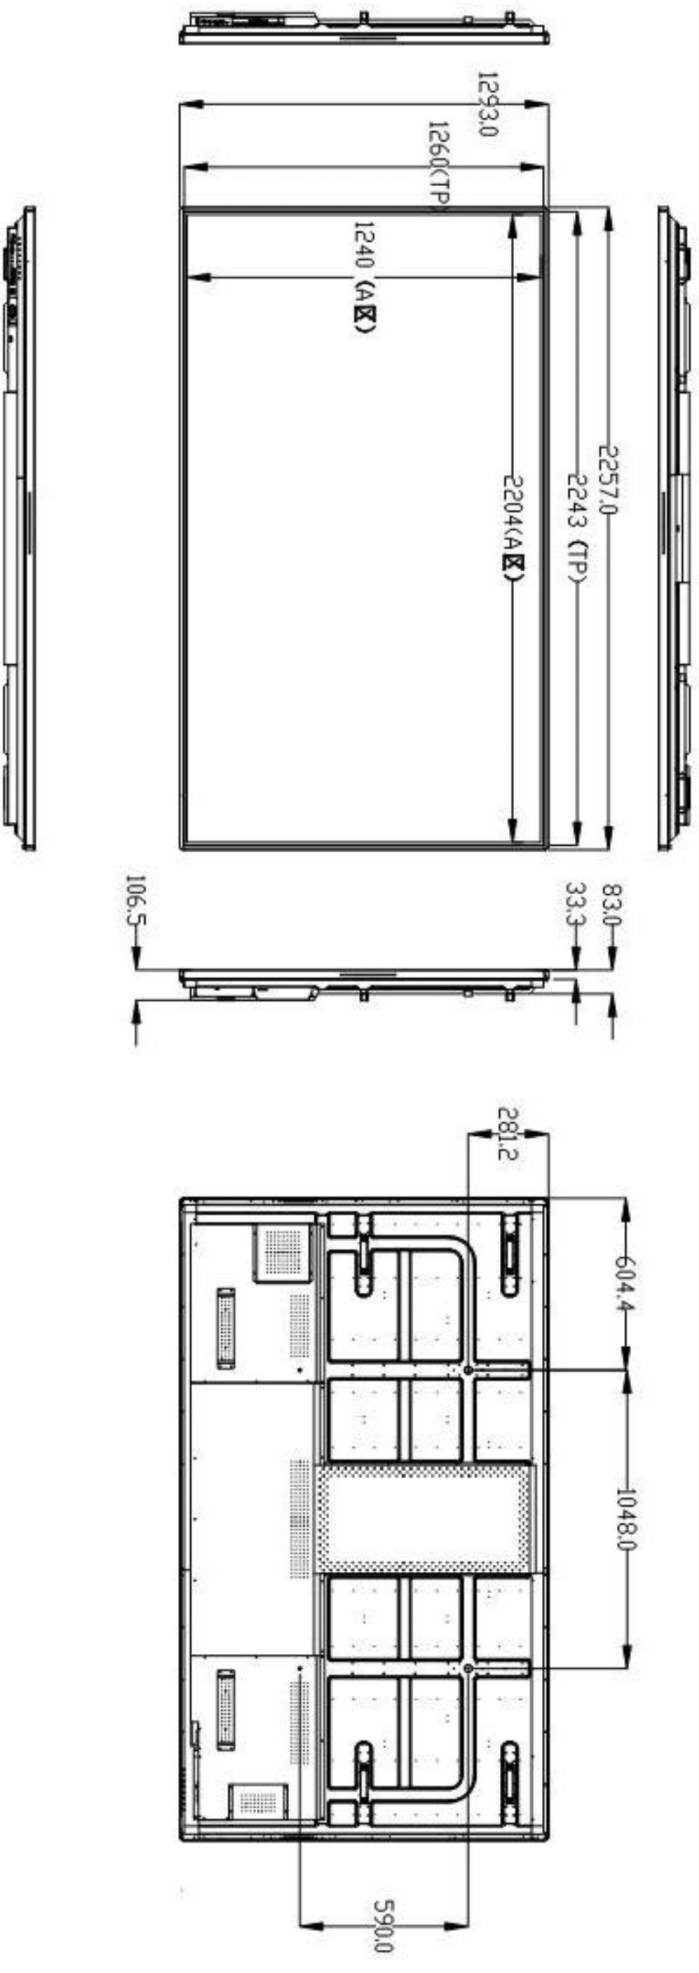

Screen Size (Diag.)	65"	75"	86"	100"
VESA	600×400mm, 100×100mm(e.g. Intel NUC)	600×400mm, 100×100mm(e.g. Intel NUC)	800×600mm, 100×100mm(e.g. Intel NUC)	800×600mm, 100×100mm(e.g. Intel NUC)
Net Weight	43KG (95 lbs)	58KG (128 lbs)	75KG (165 lbs)	135KG (300 lbs)
System Version	Android 8.0	Android 8.0	Android 8.0	Android 8.0
Kernel	4.9	4.9	4.9	4.9
CPU	ARM Cortex-A73 Dual-core, ARM Cortex-A53 Dual-core	ARM Cortex-A73 Dual-core, ARM Cortex-A53 Dual-core	ARM Cortex-A73 Dual-core, ARM Cortex-A53 Dual-core	ARM Cortex-A73 Dual-core, ARM Cortex-A53 Dual-core
GPU	ARM Mali-G51 MP4 Quad-core	ARM Mali-G51 MP4 Quad-core	ARM Mali-G51 MP4 Quad-core	ARM Mali-G51 MP4 Quad-core
RAM	4GB DDR4	4GB DDR4	4GB DDR4	4GB DDR4
ROM	16GB	16GB	16GB	16GB
	Power cord 3m ×1 (9.84')	Power cord 3m ×1 (9.84')	Power cord 3m ×1 (9.84')	Power cord 3m ×1 (9.84')
	HDMI cable 3m ×1 (9.84')	HDMI cable 3m ×1 (9.84')	HDMI cable 3m ×1 (9.84')	HDMI cable 3m ×1 (9.84')
	Touch USB cable 3m ×1 (9.84')	Touch USB cable 3m ×1 (9.84')	Touch USB cable 3m ×1 (9.84')	Touch USB cable 3m ×1 (9.84')
	Remote control w/o batteries ×1	Remote control w/o batteries ×1	Remote control w/o batteries ×1	Remote control w/o batteries ×1
	Stylus ×2	Stylus ×2	Stylus ×2	Stylus ×2
	Wifi USB dongle ×1	Wifi USB dongle ×1	Wifi USB dongle ×1	Wifi USB dongle ×1
	Quick Start guide ×1	Quick Start guide ×1	Quick Start guide ×1	Quick Start guide ×1
	Installation guide ×1	Installation guide ×1	Installation guide ×1	Installation guide ×1
Package Dimensions	1720 x 1070 x 250mm (67.7" x 42.1" x 9.8")	1940 x 1180 x 280mm (76.4" x 46.5" x 11.0")	2180 x 1360 x 280mm (85.8" x 53.5" x 11.0")	2446 x 1428 x 235mm (96.3" x 56.22" x 9.25")
Packaged Weight	64KG (142 lbs)	80KG (177 lbs)	104KG (230 lbs)	165KG (365 lbs)

Dimensions Rapide 75"

RAPIDE

Dimensions Rapide 65"

RAPIDE

TOUCH
TECHNOLOGIES

Dimensions Rapide 100"

RAPIDE

Dimensions Rapide 86"