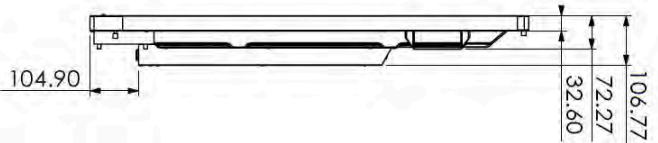

Dimensions Rapide 65"

RAPIDE

TOUCH
TECHNOLOGIES