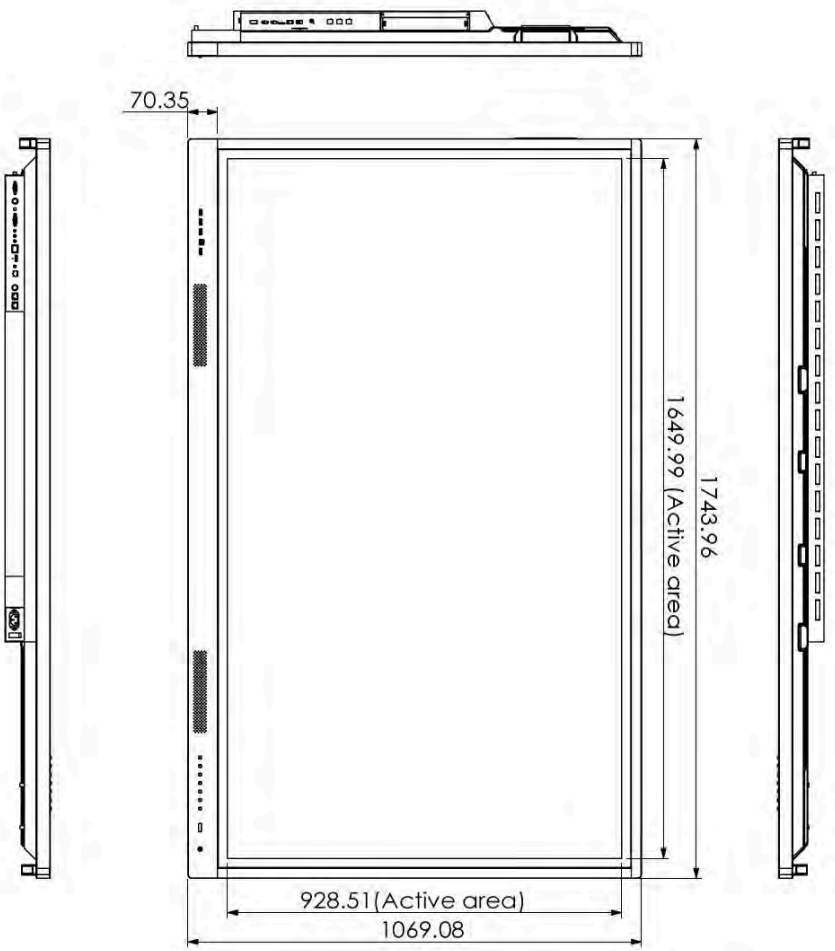

Screen Size (Diag.)	65"	75"	86"	100"
VESA	600×400mm, 100×100mm(e.g. Intel NUC)	600×400mm, 100×100mm(e.g. Intel NUC)	800×600mm, 100×100mm(e.g. Intel NUC)	800×600mm, 100×100mm(e.g. Intel NUC)
Net Weight	43KG (95 lbs)	58KG (128 lbs)	75KG (165 lbs)	135KG (300 lbs)
System Version	Android 8.0	Android 8.0	Android 8.0	Android 8.0
Kernel	4.9	4.9	4.9	4.9
CPU	ARM Cortex-A73 Dual-core, ARM Cortex-A53 Dual-core	ARM Cortex-A73 Dual-core, ARM Cortex-A53 Dual-core	ARM Cortex-A73 Dual-core, ARM Cortex-A53 Dual-core	ARM Cortex-A73 Dual-core, ARM Cortex-A53 Dual-core
GPU	ARM Mali-G51 MP4 Quad-core	ARM Mali-G51 MP4 Quad-core	ARM Mali-G51 MP4 Quad-core	ARM Mali-G51 MP4 Quad-core
RAM	4GB DDR4	4GB DDR4	4GB DDR4	4GB DDR4
ROM	16GB	16GB	16GB	16GB
	Power cord 3m ×1 (9.84')	Power cord 3m ×1 (9.84')	Power cord 3m ×1 (9.84')	Power cord 3m ×1 (9.84')
	HDMI cable 3m ×1 (9.84')	HDMI cable 3m ×1 (9.84')	HDMI cable 3m ×1 (9.84')	HDMI cable 3m ×1 (9.84')
	Touch USB cable 3m ×1 (9.84')	Touch USB cable 3m ×1 (9.84')	Touch USB cable 3m ×1 (9.84')	Touch USB cable 3m ×1 (9.84')
	Remote control w/o batteries ×1	Remote control w/o batteries ×1	Remote control w/o batteries ×1	Remote control w/o batteries ×1
	Stylus ×2	Stylus ×2	Stylus ×2	Stylus ×2
	Wifi USB dongle ×1	Wifi USB dongle ×1	Wifi USB dongle ×1	Wifi USB dongle ×1
	Quick Start guide ×1	Quick Start guide ×1	Quick Start guide ×1	Quick Start guide ×1
	Installation guide ×1	Installation guide ×1	Installation guide ×1	Installation guide ×1
Package Dimensions	1720 x 1070 x 250mm (67.7" x 42.1" x 9.8")	1940 x 1180 x 280mm (76.4" x 46.5" x 11.0")	2180 x 1360 x 280mm (85.8" x 53.5" x 11.0")	2446 x 1428 x 235mm (96.3" x 56.22" x 9.25")
Packaged Weight	64KG (142 lbs)	80KG (177 lbs)	104KG (230 lbs)	165KG (365 lbs)

Dimensions Rapide 75"

RAPIDE

Dimensions Rapide 65"

RAPIDE

TOUCH
TECHNOLOGIES

Dimensions Rapide 100"

RAPIDE

Dimensions Rapide 86"