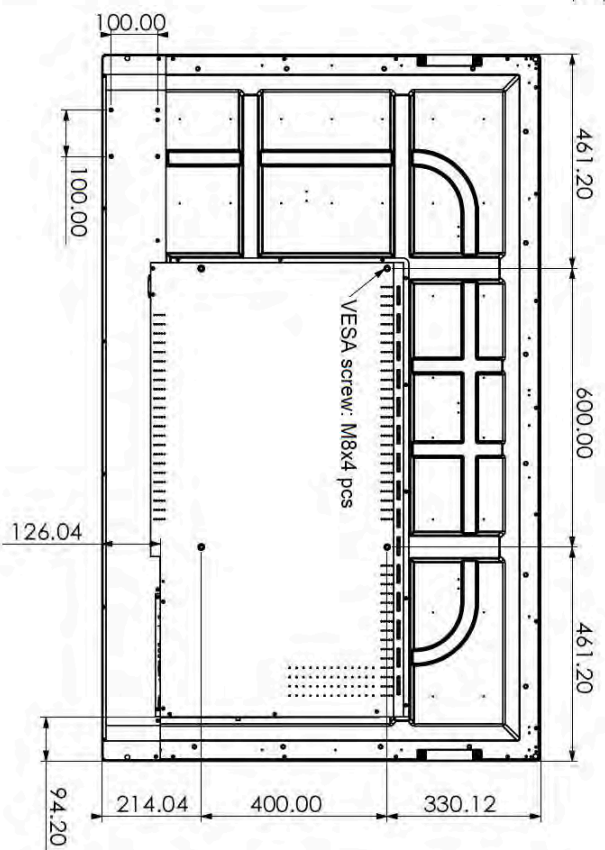

Screen Size (Diag.)	65"	75"	86"	100"
VESA	600×400mm, 100×100mm(e.g. Intel NUC)	600×400mm, 100×100mm(e.g. Intel NUC)	800×600mm, 100×100mm(e.g. Intel NUC)	800×600mm, 100×100mm(e.g. Intel NUC)
Net Weight	43KG (95 lbs)	58KG (128 lbs)	75KG (165 lbs)	135KG (300 lbs)
System Version	Android 8.0	Android 8.0	Android 8.0	Android 8.0
Kernel	4.9	4.9	4.9	4.9
CPU	ARM Cortex-A73 Dual-core, ARM Cortex-A53 Dual-core	ARM Cortex-A73 Dual-core, ARM Cortex-A53 Dual-core	ARM Cortex-A73 Dual-core, ARM Cortex-A53 Dual-core	ARM Cortex-A73 Dual-core, ARM Cortex-A53 Dual-core
GPU	ARM Mali-G51 MP4 Quad-core	ARM Mali-G51 MP4 Quad-core	ARM Mali-G51 MP4 Quad-core	ARM Mali-G51 MP4 Quad-core
RAM	4GB DDR4	4GB DDR4	4GB DDR4	4GB DDR4
ROM	16GB	16GB	16GB	16GB
	Power cord 3m ×1 (9.84')	Power cord 3m ×1 (9.84')	Power cord 3m ×1 (9.84')	Power cord 3m ×1 (9.84')
	HDMI cable 3m ×1 (9.84')	HDMI cable 3m ×1 (9.84')	HDMI cable 3m ×1 (9.84')	HDMI cable 3m ×1 (9.84')
	Touch USB cable 3m ×1 (9.84')	Touch USB cable 3m ×1 (9.84')	Touch USB cable 3m ×1 (9.84')	Touch USB cable 3m ×1 (9.84')
	Remote control w/o batteries ×1	Remote control w/o batteries ×1	Remote control w/o batteries ×1	Remote control w/o batteries ×1
	Stylus ×2	Stylus ×2	Stylus ×2	Stylus ×2
	Wifi USB dongle ×1	Wifi USB dongle ×1	Wifi USB dongle ×1	Wifi USB dongle ×1
	Quick Start guide ×1	Quick Start guide ×1	Quick Start guide ×1	Quick Start guide ×1
	Installation guide ×1	Installation guide ×1	Installation guide ×1	Installation guide ×1
Package Dimensions	1720 x 1070 x 250mm (67.7" x 42.1" x 9.8")	1940 x 1180 x 280mm (76.4" x 46.5" x 11.0")	2180 x 1360 x 280mm (85.8" x 53.5" x 11.0")	2446 x 1428 x 235mm (96.3" x 56.22" x 9.25")
Packaged Weight	64KG (142 lbs)	80KG (177 lbs)	104KG (230 lbs)	165KG (365 lbs)

Dimensions Rapide 75"

RAPIDE

Dimensions Rapide 65"

RAPIDE

TOUCH
TECHNOLOGIES

Dimensions Rapide 100"

RAPIDE

Dimensions Rapide 86"