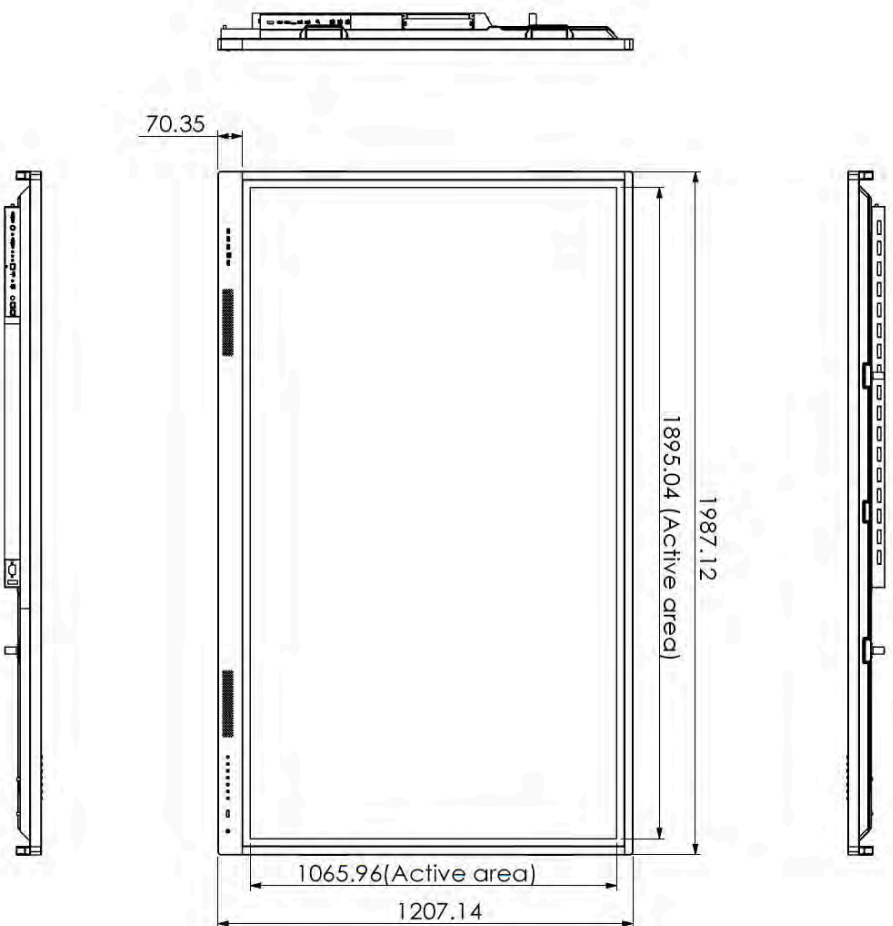

Screen Size (Diag.)	65"	75"	86"	100"
VESA	600×400mm, 100×100mm(e.g. Intel NUC)	600×400mm, 100×100mm(e.g. Intel NUC)	800×600mm, 100×100mm(e.g. Intel NUC)	800×600mm, 100×100mm(e.g. Intel NUC)
Net Weight	43KG (95 lbs)	58KG (128 lbs)	75KG (165 lbs)	135KG (300 lbs)
System Version	Android 8.0	Android 8.0	Android 8.0	Android 8.0
Kernel	4.9	4.9	4.9	4.9
CPU	ARM Cortex-A73 Dual-core, ARM Cortex-A53 Dual-core	ARM Cortex-A73 Dual-core, ARM Cortex-A53 Dual-core	ARM Cortex-A73 Dual-core, ARM Cortex-A53 Dual-core	ARM Cortex-A73 Dual-core, ARM Cortex-A53 Dual-core
GPU	ARM Mali-G51 MP4 Quad-core	ARM Mali-G51 MP4 Quad-core	ARM Mali-G51 MP4 Quad-core	ARM Mali-G51 MP4 Quad-core
RAM	4GB DDR4	4GB DDR4	4GB DDR4	4GB DDR4
ROM	16GB	16GB	16GB	16GB
	Power cord 3m ×1 (9.84')	Power cord 3m ×1 (9.84')	Power cord 3m ×1 (9.84')	Power cord 3m ×1 (9.84')
	HDMI cable 3m ×1 (9.84')	HDMI cable 3m ×1 (9.84')	HDMI cable 3m ×1 (9.84')	HDMI cable 3m ×1 (9.84')
	Touch USB cable 3m ×1 (9.84')	Touch USB cable 3m ×1 (9.84')	Touch USB cable 3m ×1 (9.84')	Touch USB cable 3m ×1 (9.84')
	Remote control w/o batteries ×1	Remote control w/o batteries ×1	Remote control w/o batteries ×1	Remote control w/o batteries ×1
	Stylus ×2	Stylus ×2	Stylus ×2	Stylus ×2
	Wifi USB dongle ×1	Wifi USB dongle ×1	Wifi USB dongle ×1	Wifi USB dongle ×1
	Quick Start guide ×1	Quick Start guide ×1	Quick Start guide ×1	Quick Start guide ×1
	Installation guide ×1	Installation guide ×1	Installation guide ×1	Installation guide ×1
Package Dimensions	1720 x 1070 x 250mm (67.7" x 42.1" x 9.8")	1940 x 1180 x 280mm (76.4" x 46.5" x 11.0")	2180 x 1360 x 280mm (85.8" x 53.5" x 11.0")	2446 x 1428 x 235mm (96.3" x 56.22" x 9.25")
Packaged Weight	64KG (142 lbs)	80KG (177 lbs)	104KG (230 lbs)	165KG (365 lbs)

Dimensions Rapide 75"

RAPIDE

Dimensions Rapide 65"

RAPIDE

TOUCH
TECHNOLOGIES

Dimensions Rapide 100"

RAPIDE

Dimensions Rapide 86"