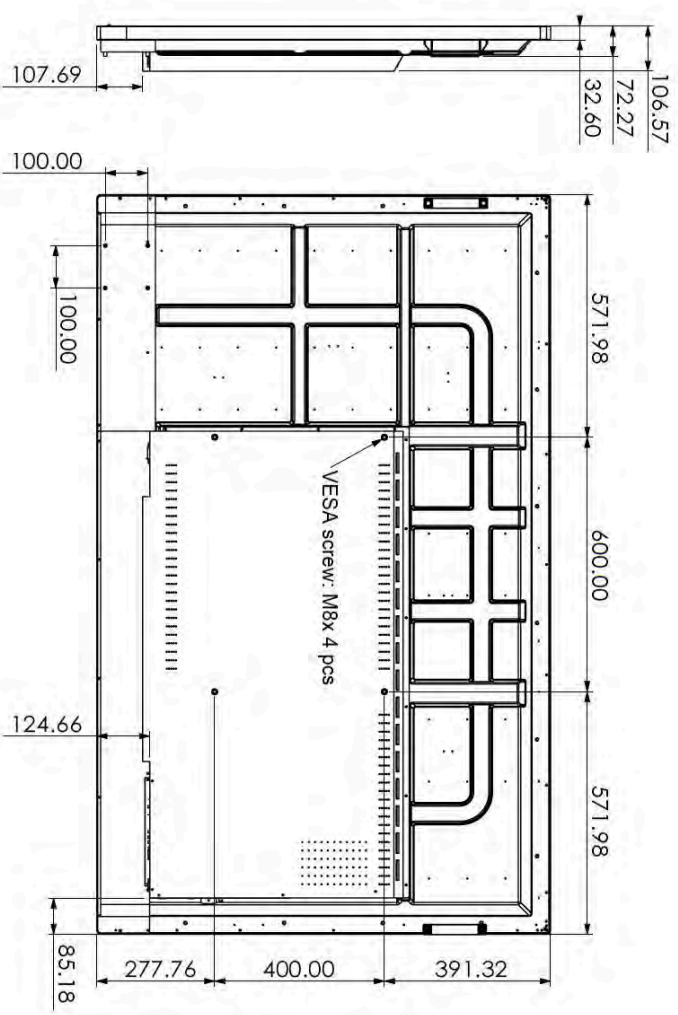

Screen Size (Diag.)	65"	75"	86"	100"
VESA	600×400mm, 100×100mm(e.g. Intel NUC)	600×400mm, 100×100mm(e.g. Intel NUC)	800×600mm, 100×100mm(e.g. Intel NUC)	800×600mm, 100×100mm(e.g. Intel NUC)
Net Weight	43KG (95 lbs)	58KG (128 lbs)	75KG (165 lbs)	135KG (300 lbs)
System Version	Android 8.0	Android 8.0	Android 8.0	Android 8.0
Kernel	4.9	4.9	4.9	4.9
CPU	ARM Cortex-A73 Dual-core, ARM Cortex-A53 Dual-core	ARM Cortex-A73 Dual-core, ARM Cortex-A53 Dual-core	ARM Cortex-A73 Dual-core, ARM Cortex-A53 Dual-core	ARM Cortex-A73 Dual-core, ARM Cortex-A53 Dual-core
GPU	ARM Mali-G51 MP4 Quad-core	ARM Mali-G51 MP4 Quad-core	ARM Mali-G51 MP4 Quad-core	ARM Mali-G51 MP4 Quad-core
RAM	4GB DDR4	4GB DDR4	4GB DDR4	4GB DDR4
ROM	16GB	16GB	16GB	16GB
	Power cord 3m ×1 (9.84')	Power cord 3m ×1 (9.84')	Power cord 3m ×1 (9.84')	Power cord 3m ×1 (9.84')
	HDMI cable 3m ×1 (9.84')	HDMI cable 3m ×1 (9.84')	HDMI cable 3m ×1 (9.84')	HDMI cable 3m ×1 (9.84')
	Touch USB cable 3m ×1 (9.84')	Touch USB cable 3m ×1 (9.84')	Touch USB cable 3m ×1 (9.84')	Touch USB cable 3m ×1 (9.84')
	Remote control w/o batteries ×1	Remote control w/o batteries ×1	Remote control w/o batteries ×1	Remote control w/o batteries ×1
	Stylus ×2	Stylus ×2	Stylus ×2	Stylus ×2
	Wifi USB dongle ×1	Wifi USB dongle ×1	Wifi USB dongle ×1	Wifi USB dongle ×1
	Quick Start guide ×1	Quick Start guide ×1	Quick Start guide ×1	Quick Start guide ×1
	Installation guide ×1	Installation guide ×1	Installation guide ×1	Installation guide ×1
Package Dimensions	1720 x 1070 x 250mm (67.7" x 42.1" x 9.8")	1940 x 1180 x 280mm (76.4" x 46.5" x 11.0")	2180 x 1360 x 280mm (85.8" x 53.5" x 11.0")	2446 x 1428 x 235mm (96.3" x 56.22" x 9.25")
Packaged Weight	64KG (142 lbs)	80KG (177 lbs)	104KG (230 lbs)	165KG (365 lbs)

Dimensions Rapide 75"

RAPIDE

Dimensions Rapide 65"

RAPIDE

TOUCH
TECHNOLOGIES

Dimensions Rapide 100"

RAPIDE

Dimensions Rapide 86"