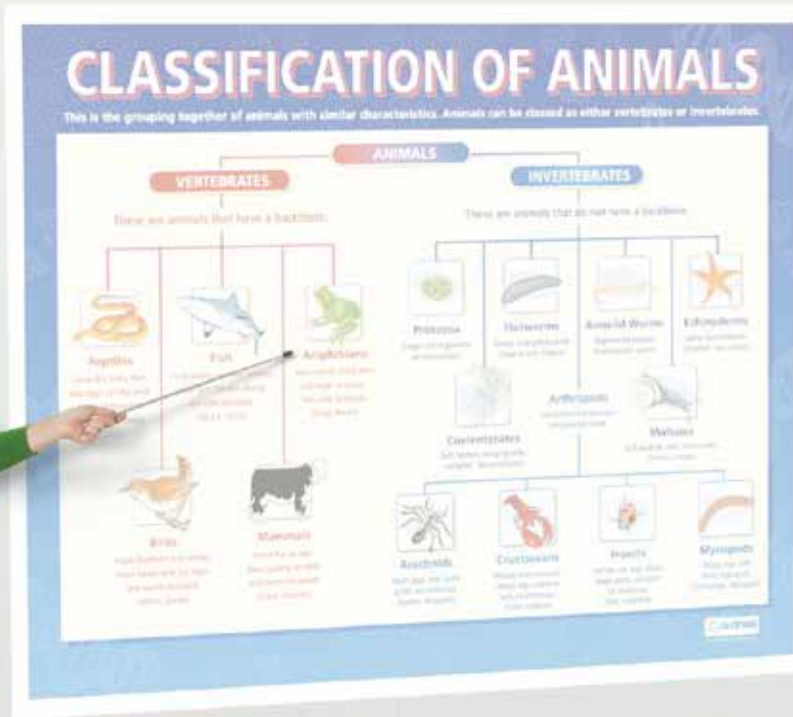

SHAREWALL® SPLINE SYSTEM

Full Wall Whiteboard + Trim

WEEK
ANIMAL KINGDOM
- INVERTEBRATES

Create. Communicate. Collaborate.

Full wall whiteboard for unlimited possibilities in classroom and group projects.

dryeraseboard.com

Mounts with ingenious spline system for a near seamless appearance!

SHAREWALL® SPLINE SYSTEM

- Sharewall® Spline Full Wall Whiteboard Panel System allows you to create a user-friendly and elegant room-sized presentation surface specially designed for versatile multimedia productions.
- Your complete panel system is fully trimmed in clean anodized aluminum for a clean and modern appearance. Trim available in silver or white finish.
- Unique groove and spline system allows for seamless, smooth walls.
- Each individual panel is available in 6' or 8'H and up to 16'W to cover as much space as you need.
- Porcelain surface is magnetic and provides easy writability and erasability.
- The steel surface is durable, and will erase cleanly, even after heavy use. Other markerboard surfaces can become stained with frequent use over a short period and can be difficult to clean.
- Fifty year limited warranty. Has achieved GREENGUARD GOLD Certification.