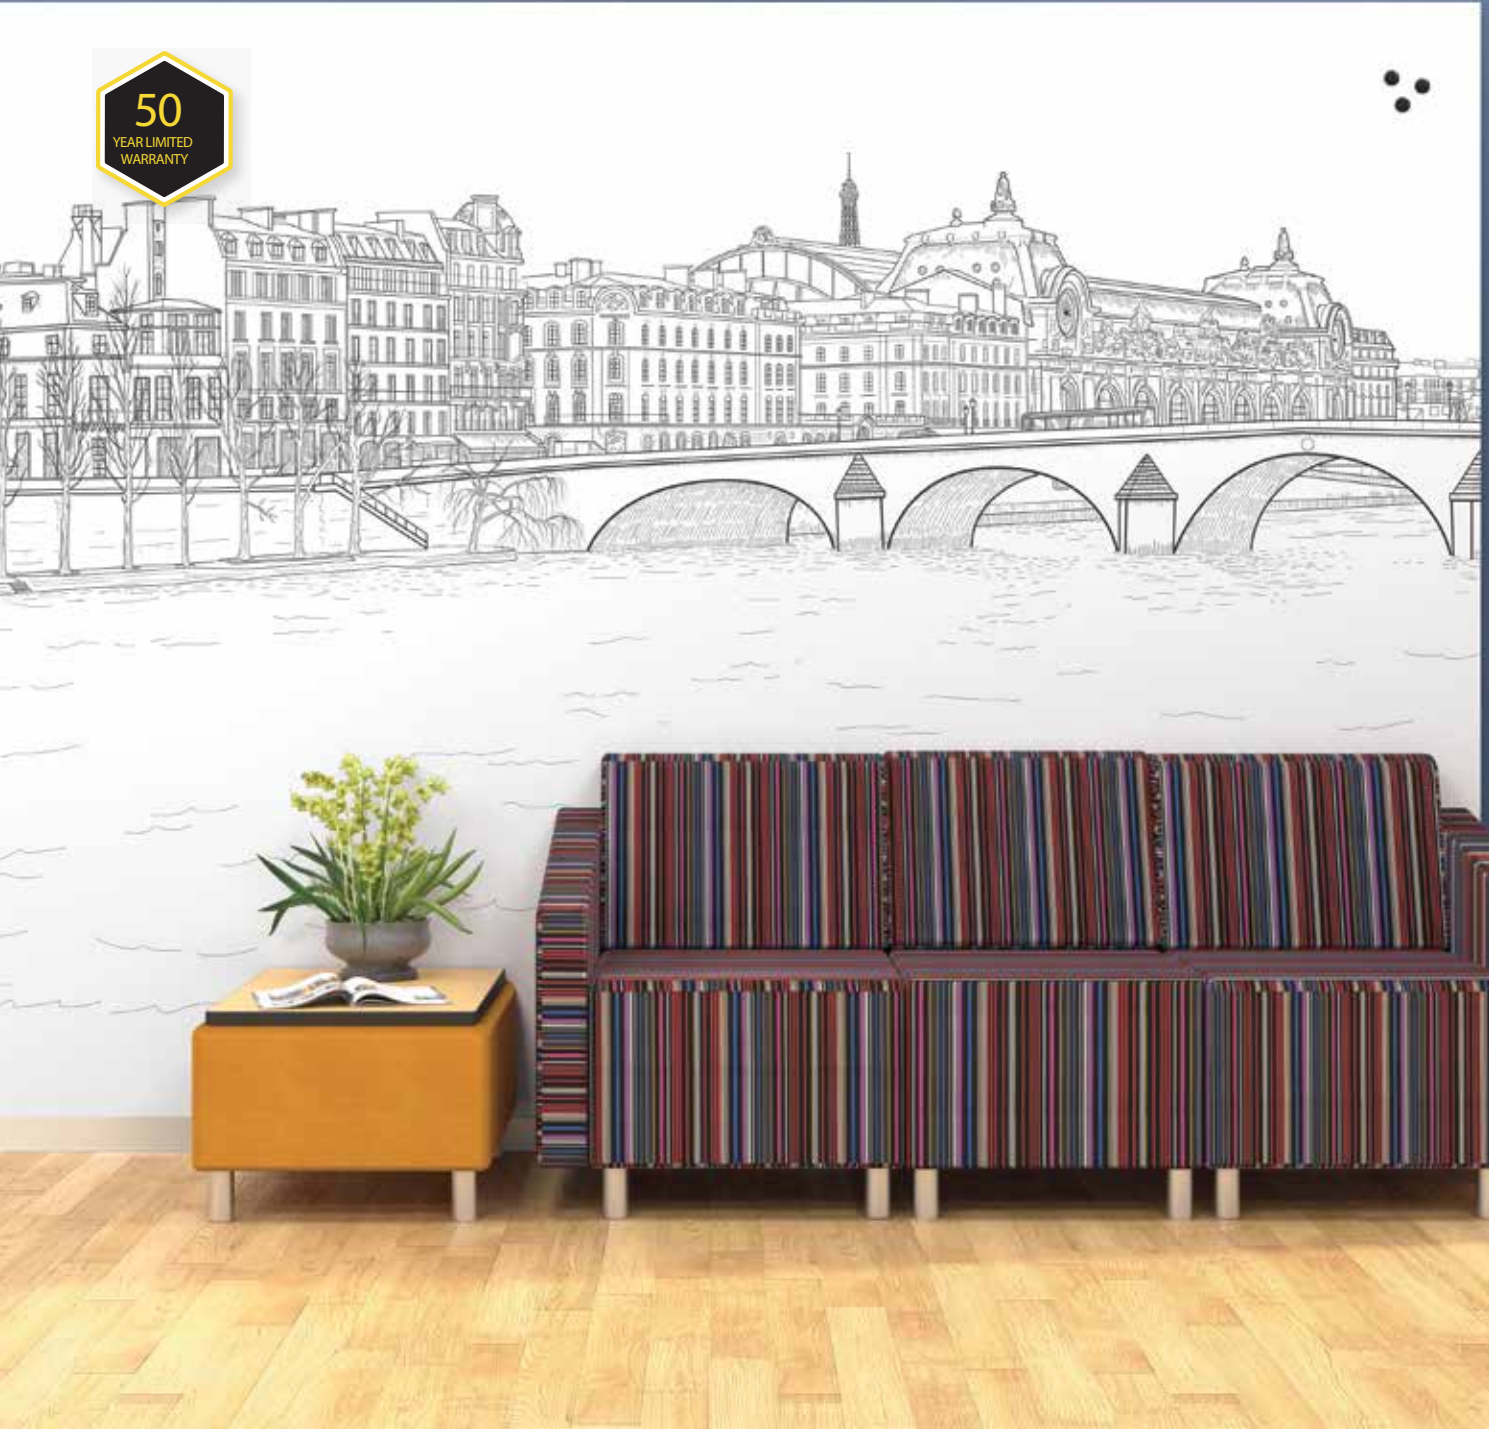

SHAREWALL[®]

Full Wall Dry Erase Whiteboard & Projection Surface

Create. Communicate. Collaborate.

Full wall whiteboard for unlimited possibilities in open office and group projects.

dryeraseboard.com 

SHAREWALL

- With Sharewall® you have an endless array of options for mounting styles and configurations, from horizontal, vertical, railroad, framed and unframed, to suit your space.
- Unlike paints and films, Sharewall® is engineered from a magnetic PV porcelain coated steel for the ultimate in flexibility. It is mountable on pillars and curved walls, and on a variety of surfaces.
- Sharewall® can be butted together for nearly invisible seams in any location.
- The surface is durable, and will erase cleanly, even after heavy use. Other markerboard surfaces can become stained with frequent use over a short period and can be difficult to clean.
- Available in gloss white or matte gray for an enhanced projection clarity and minimized glare.
- Sharewall® emits virtually no VOCs for improved indoor air quality.
- Trim options available. Simply install clips to surface and attach trim for a clean and finished appearance.
- Professional installation recommended.
- Fifty year limited warranty. Has achieved GREENGUARD GOLD Certification. Available for purchase in quantities of three or more pieces. Call for information on ordering fewer.