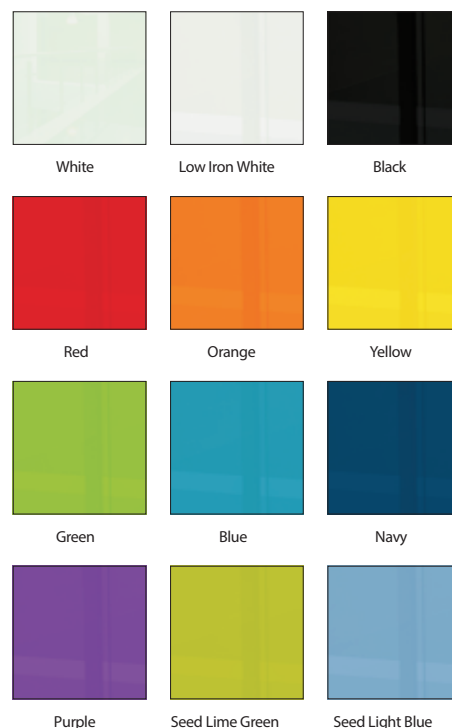

GLASS COLOR OPTIONS:

PART NO.	ITEM	DIMENSIONS	SHIP WT.
PRODUCT			
GWA406-GLOSSWHITE	Rapport Glass Wall – Basic Series (Gloss White)	4'H x 6'W	79 lbs
GWA408-GLOSSWHITE	Rapport Glass Wall – Basic Series (Gloss White)	4'H x 8'W	104 lbs
GWA412-GLOSSWHITE	Rapport Glass Wall – Basic Series (Gloss White)	4'H x 12'W	170 lbs
GWA416-GLOSSWHITE	Rapport Glass Wall – Basic Series (Gloss White)	4'H x 16'W	224 lbs
GWA406-COLOR	Rapport Glass Wall – Basic Series (Specify Color)	4'H x 6'W	79 lbs
GWA408-COLOR	Rapport Glass Wall – Basic Series (Specify Color)	4'H x 8'W	104 lbs
GWA412-COLOR	Rapport Glass Wall – Basic Series (Specify Color)	4'H x 12'W	170 lbs
GWA416-COLOR	Rapport Glass Wall – Basic Series (Specify Color)	4'H x 16'W	224 lbs
GWA406-WHITE	Rapport Glass Wall – Basic Series (Low Iron White)	4'H x 6'W	79 lbs
GWA408-WHITE	Rapport Glass Wall – Basic Series (Low Iron White)	4'H x 8'W	104 lbs
GWA412-WHITE	Rapport Glass Wall – Basic Series (Low Iron White)	4'H x 12'W	170 lbs
GWA416-WHITE	Rapport Glass Wall – Basic Series (Low Iron White)	4'H x 16'W	224 lbs

*Ships UPS. Shipping weights are listed on a per item basis and may vary based on quantities ordered. Dimensions on all glass dry erase markerboards are estimated and may vary slightly.