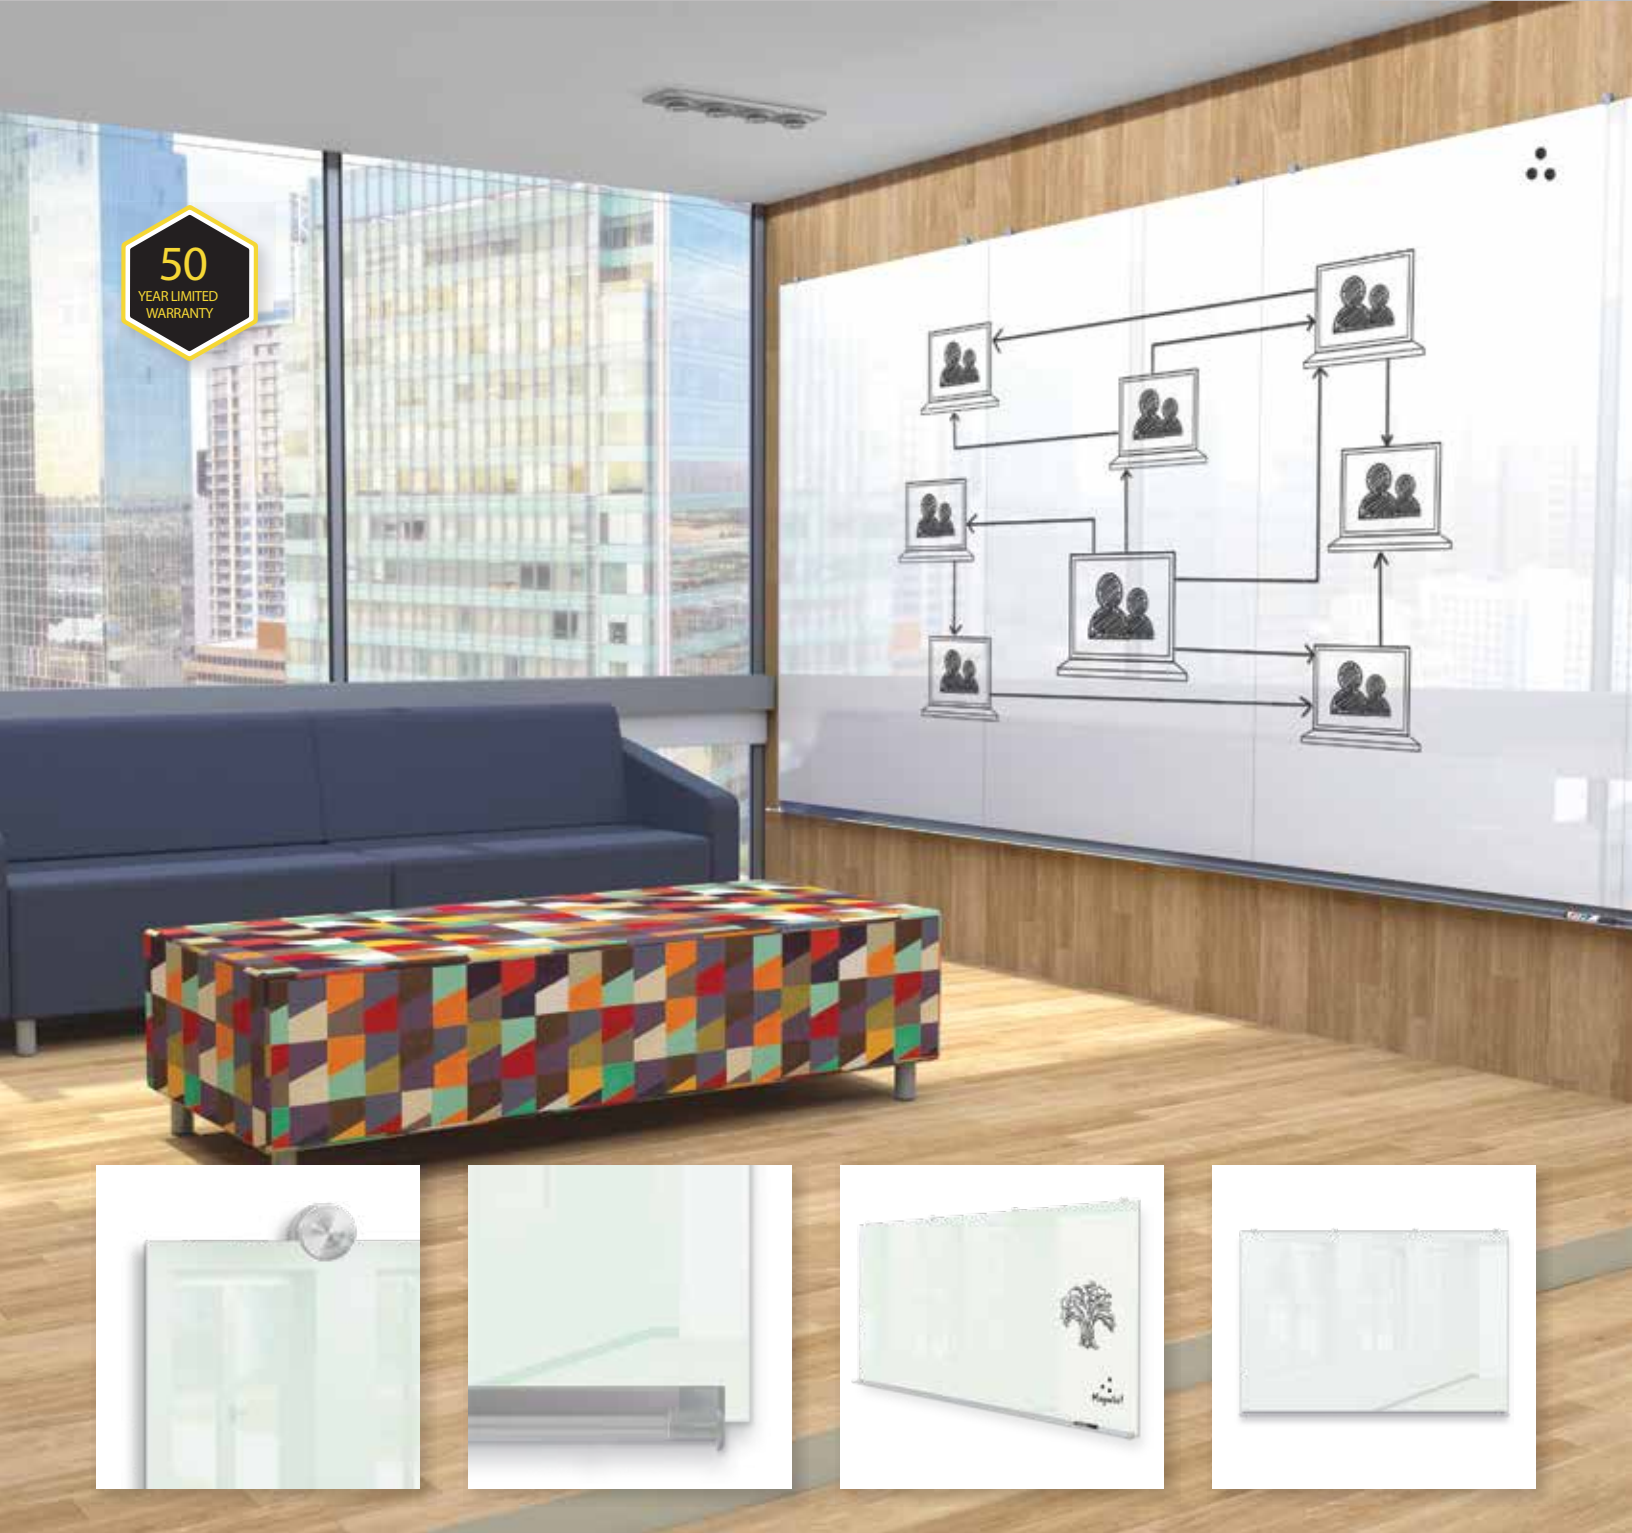

RAPPORT GLASS WALL

Basic Series

Truly the glass of fashion!

Turn your blank walls into something extraordinary with purpose .

dryeraseboard.com

RAPPORT GLASS WALL – BASIC SERIES

- Transform your old whiteboards and walls with the new Rapport Basic Series Glass Wall panel system. Rapport is engineered to incorporate the best qualities of magnetic glass markerboards with a modular full wall whiteboard ensemble.
- Rapport will modernize and elevate your walls instantly with smart style and functional whiteboard space, ideal for communication, collaboration, and creativity. Create a user-friendly and inviting room-sized presentation surface.
- Tempered safety glass is suited for use in any environment, from industrial to classroom and everything in between. Steel-backed glass accepts rare earth magnets.
- Glass is available standard in gloss white, gloss black, or in any of our seven Hierarchy glass colors. Create one sleek monochrome wall, or mix and match for a custom appearance.
- The Rapport Basic Series features stainless steel mounting standoffs along the top edge, and a full-length anodized aluminum accessory tray along the bottom for storing markers and erasers.
- Fifty year limited warranty. Has achieved GREENGUARD GOLD Certification.
- PLEASE NOTE: because of the construction of the glass boards, there is no way to accommodate cut outs for outlets or light switches. Please take this into consideration when planning your glass wall mounting locations.