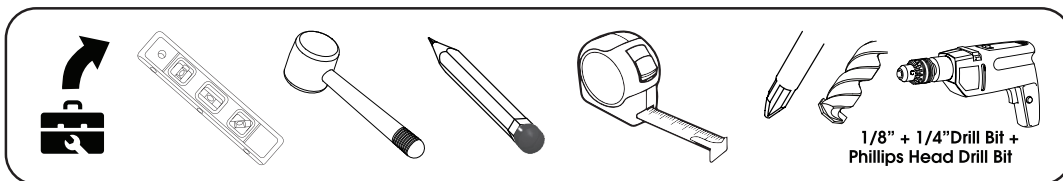

Glass Wallboard Installation Guide

BEFORE INSTALLATION
MEASURE THE BOARD:
Length= 1500mm
Height= 1000mm

E x1

A x6

B x6
M5

C x6

D x6

1 With a tape measure record the board's length and height to determine proper drill locations.