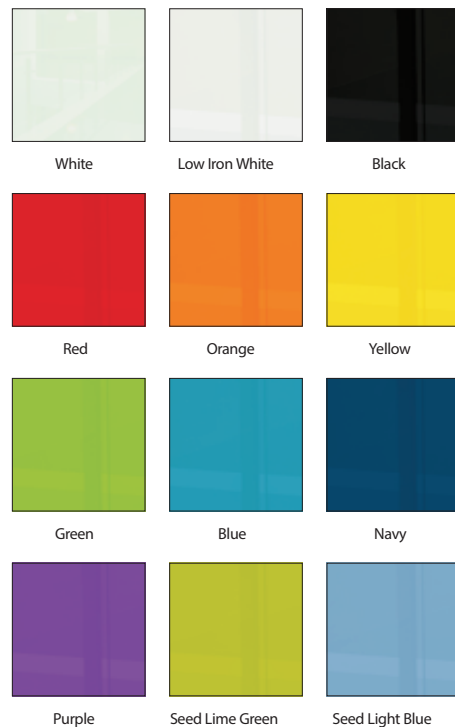

GLASS COLOR OPTIONS:

PART NO.	ITEM	DIMENSIONS	SHIP WT.
PRODUCT			
GWB406-GLOSSWHITE	Liso Glass Wall – Classroom Series (Gloss White)	4'H x 6'W	79 lbs
GWB408-GLOSSWHITE	Liso Glass Wall – Classroom Series (Gloss White)	4'H x 8'W	104 lbs
GWB412-GLOSSWHITE	Liso Glass Wall – Classroom Series (Gloss White)	4'H x 12'W	170 lbs
GWB416-GLOSSWHITE	Liso Glass Wall – Classroom Series (Gloss White)	4'H x 16'W	224 lbs
GWB406-COLOR	Liso Glass Wall – Classroom Series (Specify Color)	4'H x 6'W	79 lbs
GWB408-COLOR	Liso Glass Wall – Classroom Series (Specify Color)	4'H x 8'W	104 lbs
GWB412-COLOR	Liso Glass Wall – Classroom Series (Specify Color)	4'H x 12'W	170 lbs
GWB416-COLOR	Liso Glass Wall – Classroom Series (Specify Color)	4'H x 16'W	224 lbs
GWB406-WHITE	Liso Glass Wall – Classroom Series (Low Iron White)	4'H x 6'W	79 lbs
GWB408-WHITE	Liso Glass Wall – Classroom Series (Low Iron White)	4'H x 8'W	104 lbs
GWB412-WHITE	Liso Glass Wall – Classroom Series (Low Iron White)	4'H x 12'W	170 lbs
GWB416-WHITE	Liso Glass Wall – Classroom Series (Low Iron White)	4'H x 16'W	224 lbs

*Ships UPS. Shipping weights are listed on a per item basis and may vary based on quantities ordered. Dimensions on all glass dry erase markerboards are estimated and may vary slightly.