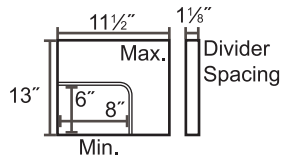

Wall / Desk Charging Box

LLTMW16-G

25" W x 13" D x 14.5" H
Weight 33 lbs.

Min/Max Tablet:

- Perfect for Wall-mounted applications as well as desk surface configurations
- Unit comes fully assembled
- Holds up to 16 Tablets
- Mounting hardware for drywall surfaces included supports a maximum evenly distributed weight of 75 lbs.
- Ventilated on two sides allowing air to circulate freely through the unit
- The inside is padded and the dividers are rubber-coated to keep your devices protected
- Includes a 16-outlet 120V/15A horizontal power strip to keep your devices fully charged