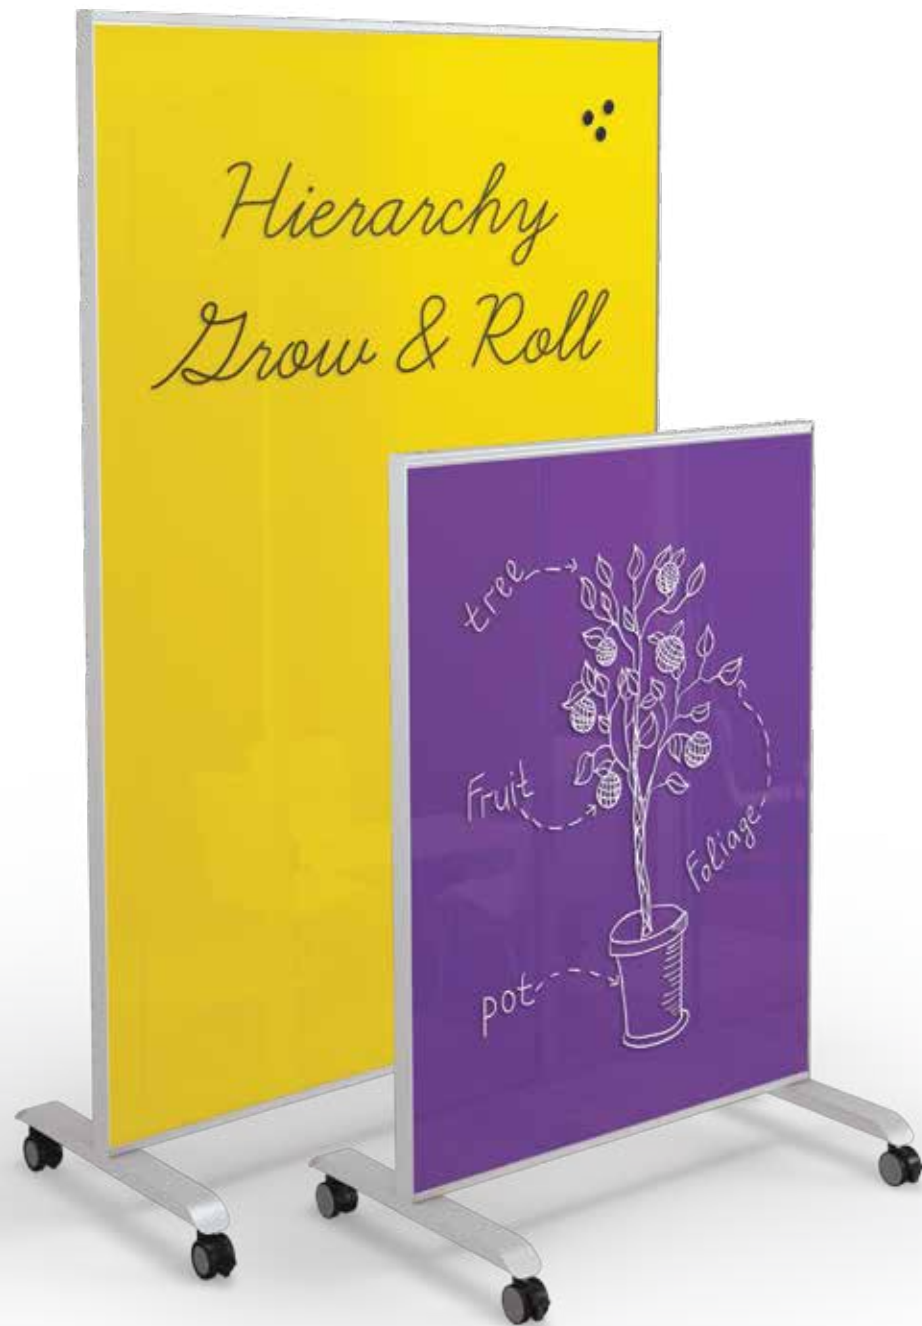

HIERARCHY GROW & ROLL

Mobile Magnetic Glass Board

A colorful board that accommodates all ages!

Floor length board is easy to use and works as a space divider as well.

dryeraseboard.com 

GLASS COLOR OPTIONS:

HIERARCHY GROW & ROLL MOBILE GLASS BOARD

- Ideal for use in collaborative learning environments, the dual magnetic glass markerboard allows for multiple users, while the floor to stand surface maximizes use.
- Moves easily wherever you want it!
- Available in all Hierarchy colors and custom colors as well.
- Available in two sizes. Standard with two locking and two non-locking casters.

| PART NO. | ITEM | DIMENSIONS | SHIP WT. |
|------------|--|--------------------------|----------|
| PRODUCT | | | |
| 84425-XXXX | Hierarchy Grow & Roll Mobile Glass Board (Small) – Specify Color | 52.2"H x 35.7"W x 23.5"D | 150 lbs |
| 84426-XXXX | Hierarchy Grow & Roll Mobile Glass Board (Large) – Specify Color | 73.2"H x 47.6"W x 23.5"D | 350 lbs |