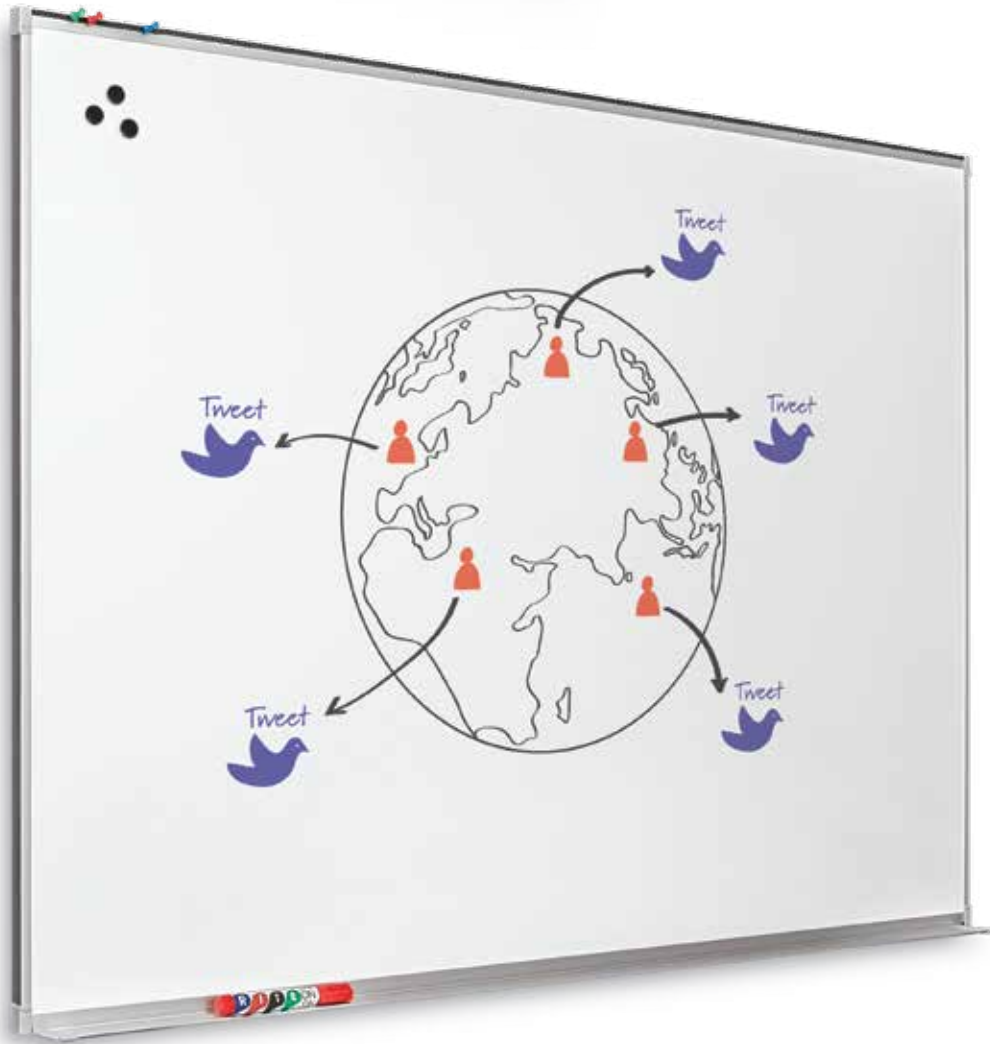

# Essentials Porcelain Whiteboard

[dryeraseboard.com](http://dryeraseboard.com)

- Add instant planning and collaboration space to any home or business work space with the Essentials Porcelain Whiteboard.
- Surface is made with high quality magnetic porcelain steel for equally good performance with dry erase markers or magnets.
- Trim includes a full-length tack rail along the top edge for mounting posters, pictures, or other information. Store markers and erasers along the full-length accessory tray.

| Part No. | Item                            | Product Dimensions | Ship Wt. |
|----------|---------------------------------|--------------------|----------|
| 83210*   | Essentials Porcelain Whiteboard | 2'H x 3'W          | 14 lbs   |
| 83211**  | Essentials Porcelain Whiteboard | 3'H x 4'W          | 31 lbs   |
| 83212    | Essentials Porcelain Whiteboard | 4'H x 6'W          | 56 lbs   |
| 83213    | Essentials Porcelain Whiteboard | 4'H x 8'W          | 75 lbs   |