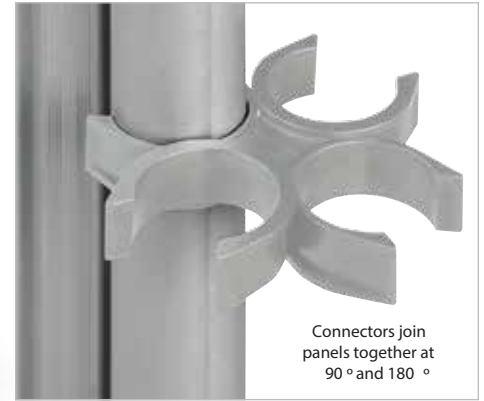

# D.O.C. Partitions

Mobile Display Panels & Room Dividers

[dryeraseboard.com](http://dryeraseboard.com)

50  
Year Limited  
Warranty

Porcelain Steel

10  
Year Limited  
Warranty

Tackboard

Black trim available with Dura-Rite® HPL dry erase surfaces

Connectors join panels together at 90° and 180°

## D.O.C. Partitions

- Versatile and multifunctional, D.O.C. Partitions allow you to divide, organize, and customize a work or display area however you choose.
- Mobile double-sided dividers come in a variety of surface combinations, including porcelain steel magnetic whiteboard, Evolution projection surface, Dura-Rite® HPL whiteboard, natural cork, hook and loop, and decorative laminate.
- Three sizes available for maximum configuration flexibility: 6'H x 4'W, 6'H x 6'W, and 6'H x 8'W.
- Panels are trimmed in modern anodized aluminum, include a slat panel for optional accessory trays, and include locking casters. Black trim available in 6'H x 6'W panel with Dura-Rite® surfaces.
- Leg design minimizes gapping, and connectors are available to join panels at 90° or 180° angles.
- Has achieved GREENGUARD GOLD Certification on select surface combinations and optional accessory trays.