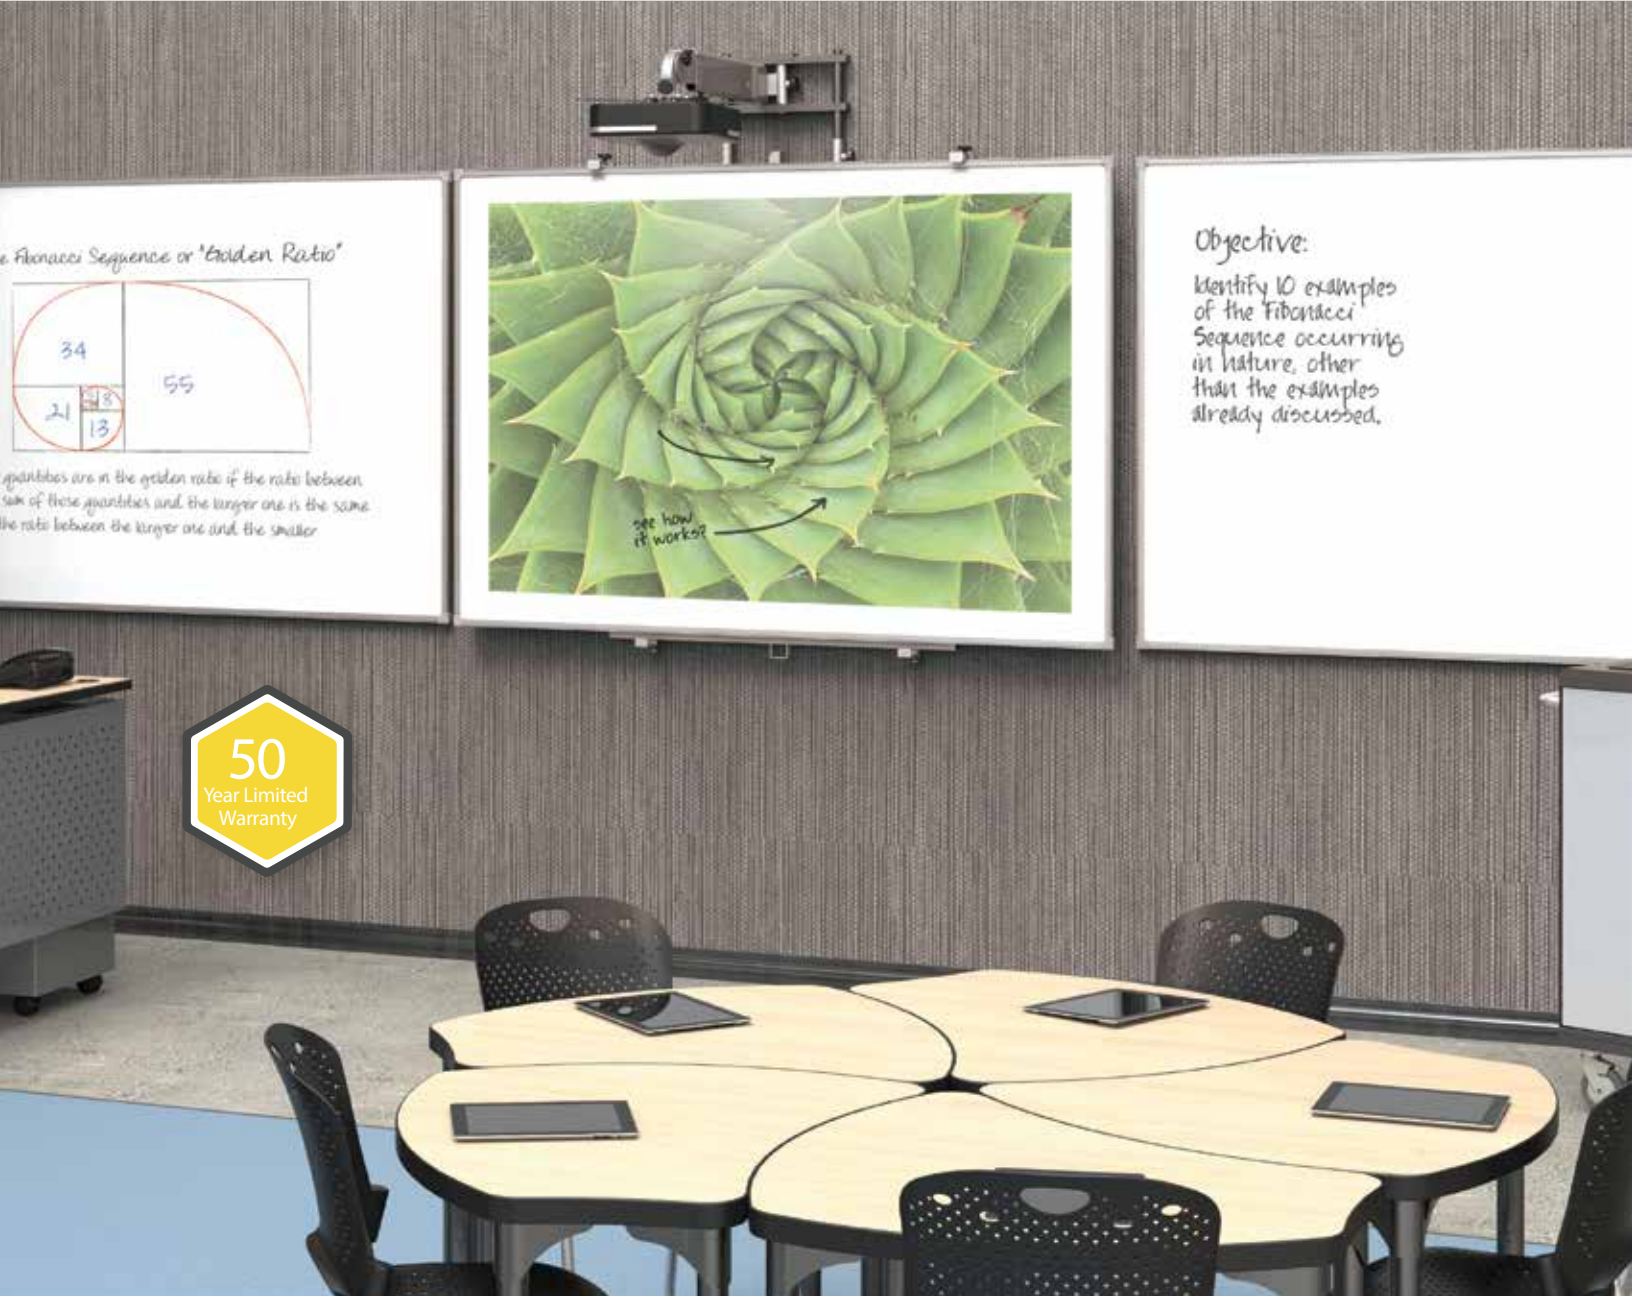

# Interactive Projector Board

50  
Year Limited  
Warranty

Specially engineered surface and construction comes with a flatness guarantee!

Panel Dimension Before Framing	Viewable Area	Diagonal Distance
4'H x 6'W (48"H x 72"W)	47"H x 70.75"W	84.9"
4'H x 8'W (48"H x 96"W)	47"H x 95"W	106"
5'H x 8'W (60"H x 96"W)	59"H x 94.75"W	111.6"
5'H x 10'W (60"H x 120"W)	59"W x 119.75"W	132.6"

## Interactive Projector Board

- For the best surface for your interactive projector, and most durable whiteboard, choose the Interactive Projector Board as your ultimate multifunction board.
- Widescreen dimensions support the most popular sizes of projected images at diagonal dimensions of 84.9" (4'H x 6'W), 106" (4'H x 8'W), 111.6" (5'H x 8'W) and 132.6" (5'H x 10'W), plus many custom sizes available.
- The special construction of the board provides the flatness required for the best performance of your interactive projector, with a flatness guarantee <2mm across the board surface. This guarantee allows the board to be used on mobile carts or wall mounted, still achieving the projector manufacturer's flatness requirements.
- The standard gloss white or matte gray surfaces can be cleaned of even stubborn permanent markers. Low gloss white surface requires wet erasing—please call before ordering. At the same time, the surfaces are engineered to minimize visual strain from anywhere in the room, making them ideal for spaces that are exposed to ambient light.
- Magnetic surface provides even more versatility, and the low profile aluminum Brio trim is a modern addition for your interactive spaces.
- Fifty year limited warranty.