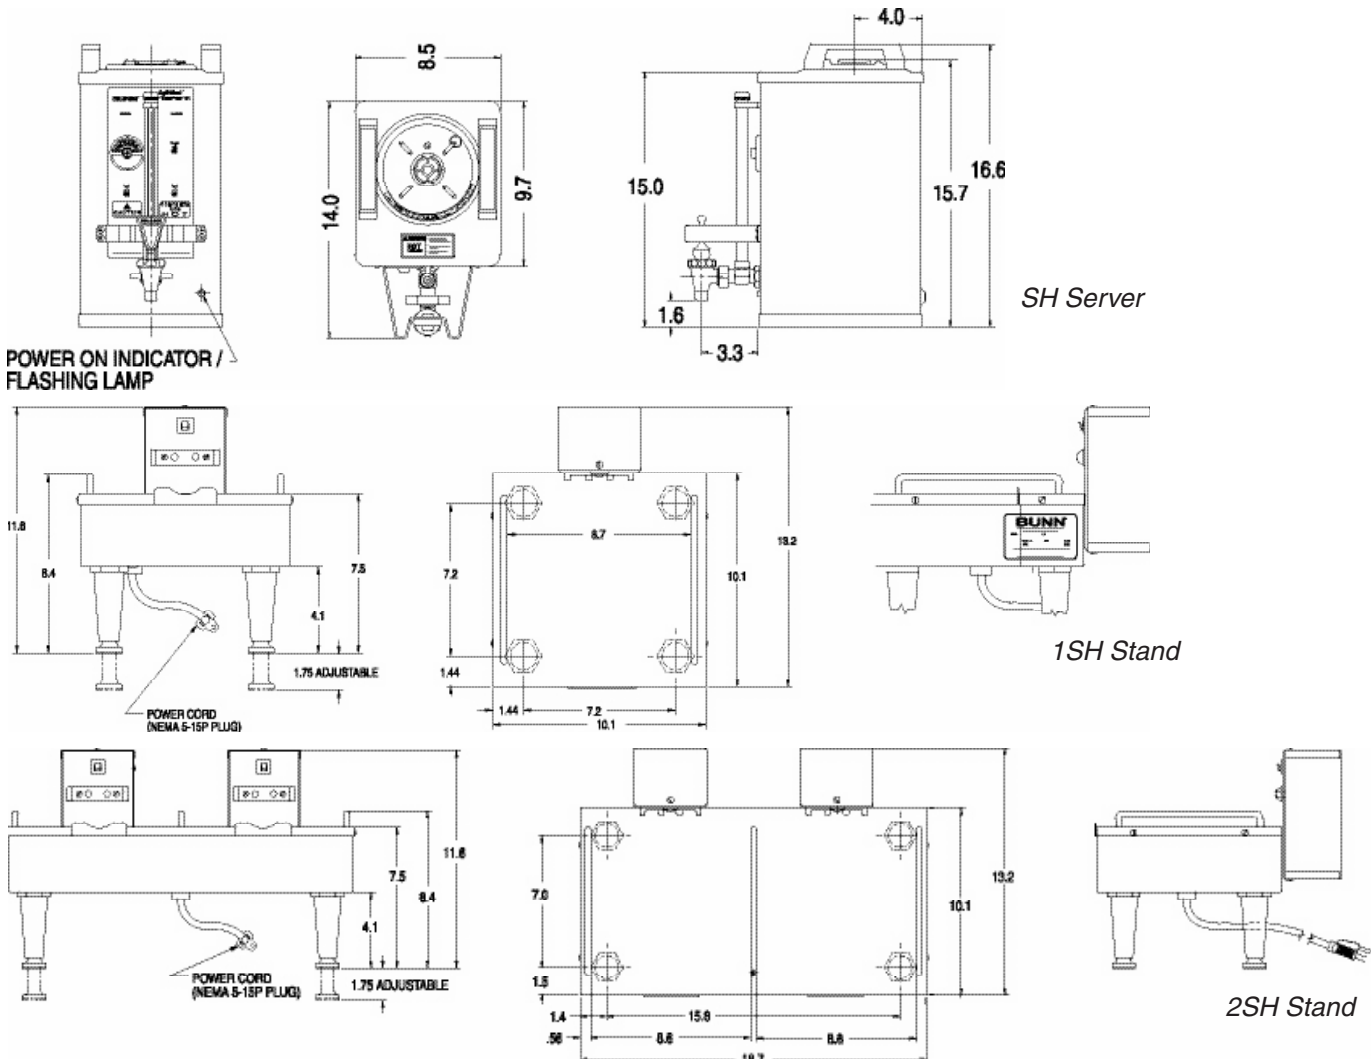

Dimensions & Specifications

Model	Product #	Volts	Amps	Total Watts	Description	Cubic Measure	Shipping Weight	Cord Attached
1SH Stand	27825.0000	120	.8	90	1 SH Server	1.2 ft³	13 lbs.	Yes
1SH Stand*	27825.0003	120	.8	90	1 SH Server 4" adj legs	1.2 ft³	13 lbs.	Yes
1SH Stand*	27825.0004	120	.8	90	1 SH Server, 6" legs	1.2 ft³	13 lbs.	Yes
2SH Stand	27875.0000	120	1.5	180	2 SH Servers	2.1 ft³	22 lbs.	Yes
2SH Stand*	27875.0003	120	1.5	180	2 SH Servers	2.1 ft³	22 lbs.	Yes
SH Server	27850.0001	n/a	n/a	n/a	1.5 Gal	2.4 ft³	17 lbs.	No
SH Server*	27850.0004	n/a	n/a	n/a	1.5 Gal, 30 min.	2.4 ft³	18 lbs.	No
SH Server	27850.0006	n/a	n/a<!-- <td-->n/a	1.5 Gal, 45 min.	2.4 ft³	17 lbs.	No	
SH Server*	27850.0008	n/a	n/a	n/a	1.5 Gal, 60 min.	2.4 ft³	17 lbs.	No
SH Server	27850.0009	n/a	n/a	n/a	1.5 Gal, adj. timer	2.2 ft³	17 lbs.	No
SH Server	27850.0016	n/a	n/a	n/a	1.5 Gal, 240 min.	2.4 ft³	17 lbs.	No
SH Server*	27850.0022	n/a	n/a	n/a	1.5 Gal, 120 min.	2.4 ft³	17 lbs.	No

* Models have black decor.

Electrical: 2-wires plus ground service rated 120V, single phase, 60Hz.

BUNN Corporation - 1400 Stevenson Drive Springfield, Illinois 62703 • 800-637-8606 • 217-529-6601 • Fax 217-529-6644 • www.bunn.com

BUNN® practices continuous product research and improvement. We reserve the right to change specifications and product design without notice. Such revisions do not entitle the buyer to corresponding changes, improvements, additions or replacements for previously purchased equipment.

All dimensions shown in inches. Bunn Corporation owns all copyrights relating to materials in this publication. Please contact Bunn Corporation to request permission to reproduce any portion of this publication.