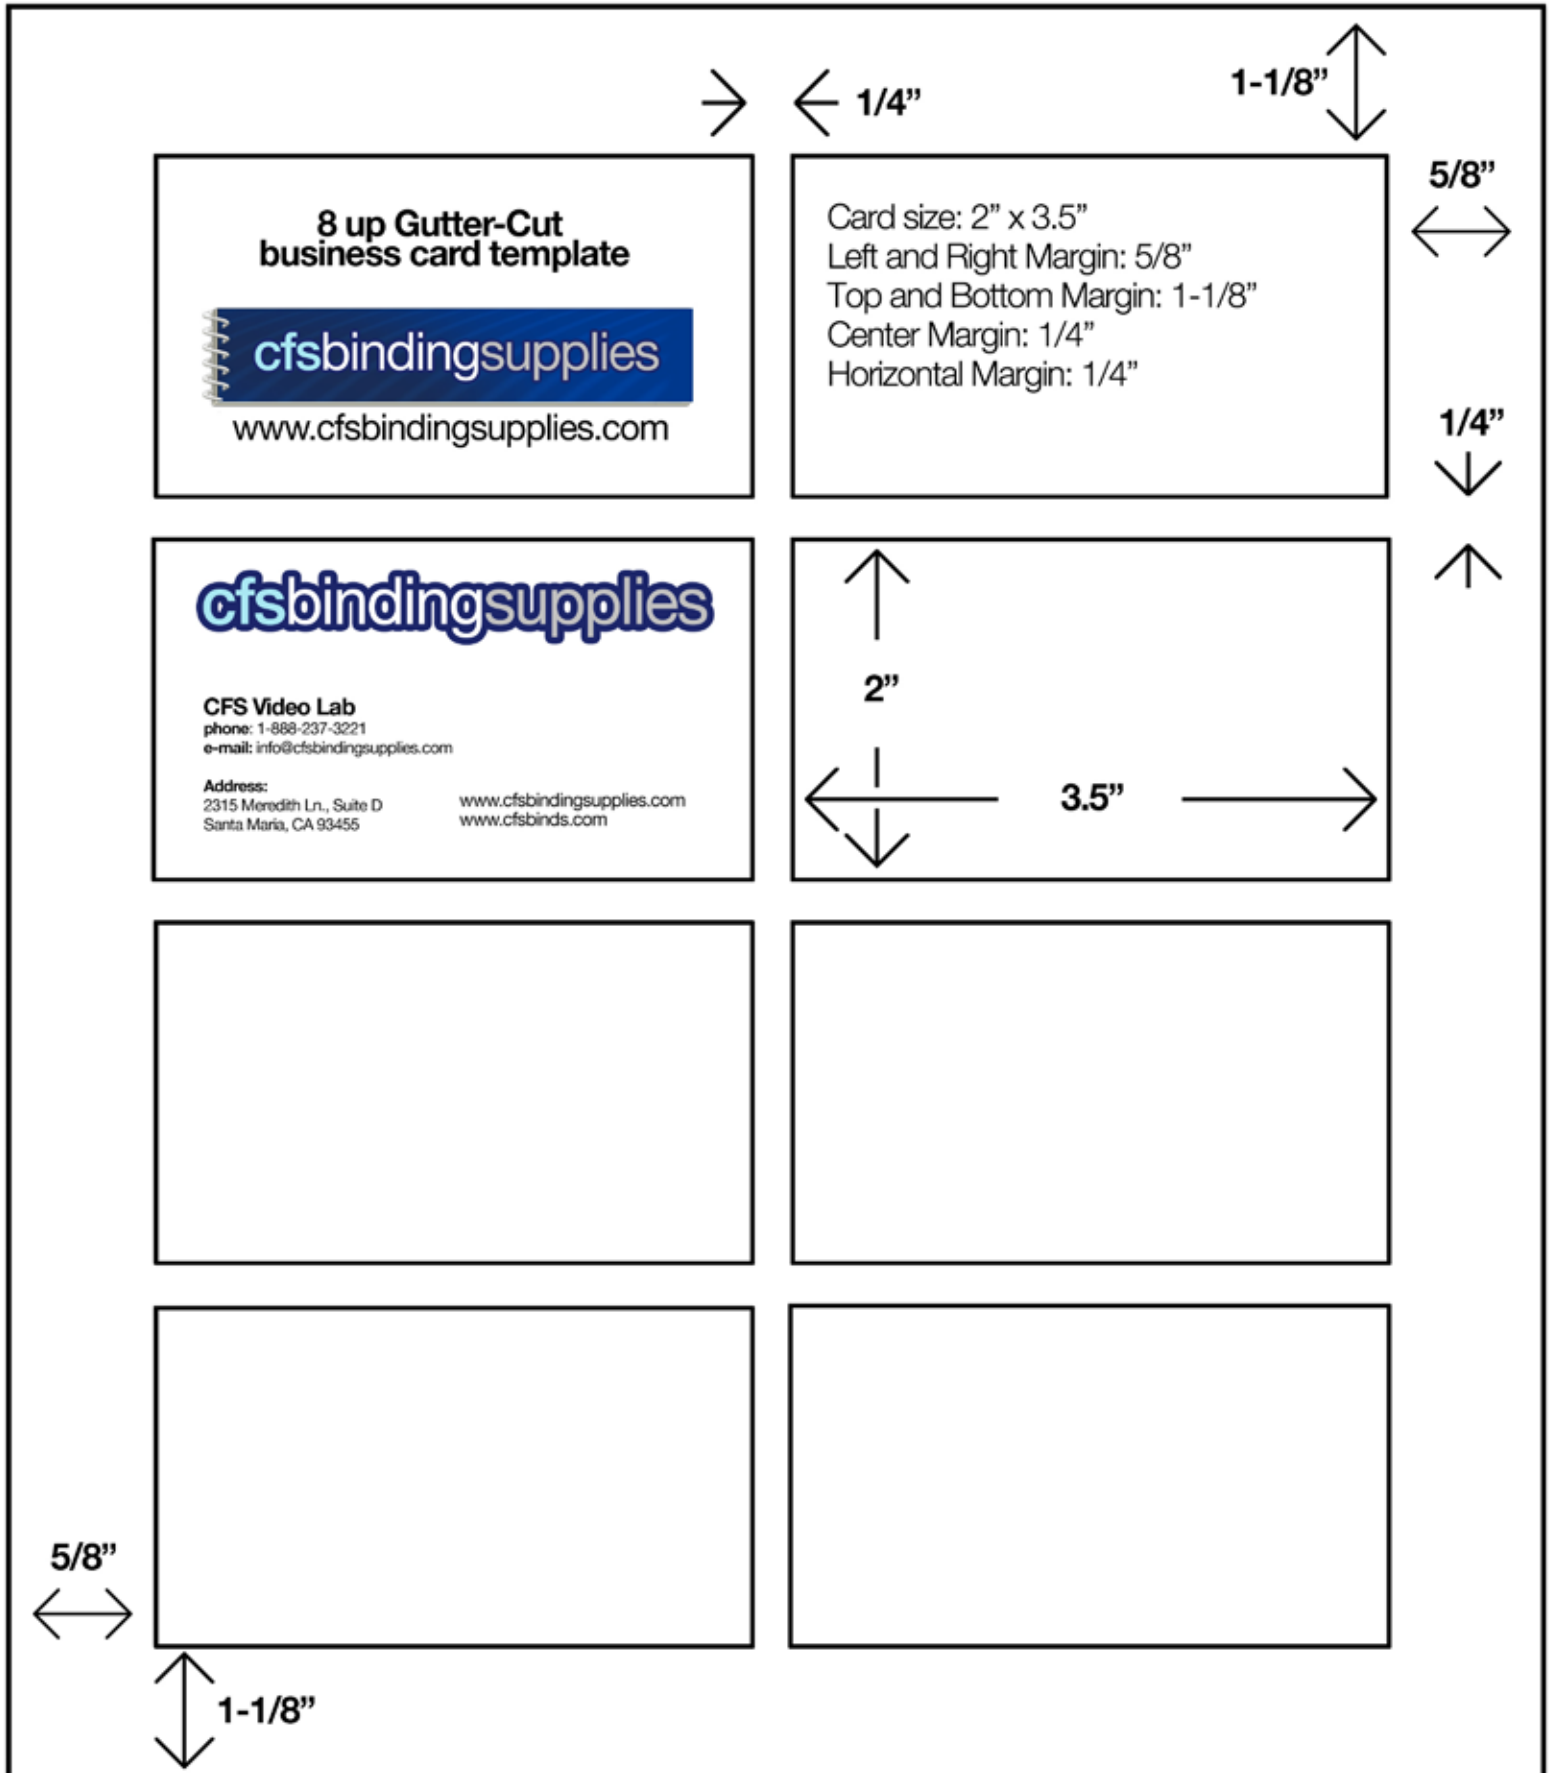

# 8-up Gutter Cut Template

not to scale

Document Size = 8" X 11-1/2"

8 up Gutter-Cut  
business card template

**cfsbindingsupplies**

www.cfsbindingsupplies.com

Card size: 2" x 3.5"  
Left and Right Margin: 5/8"  
Top and Bottom Margin: 1-1/8"  
Center Margin: 1/4"  
Horizontal Margin: 1/4"

# 10-up Template

not to scale

Document Size = 8" X 11-1/2"

# 10-up Gutter Cut Template

not to scale

Document Size = 8" X 11"

# 12-up Template

not to scale

Document Size = 8" X 11-1/2"