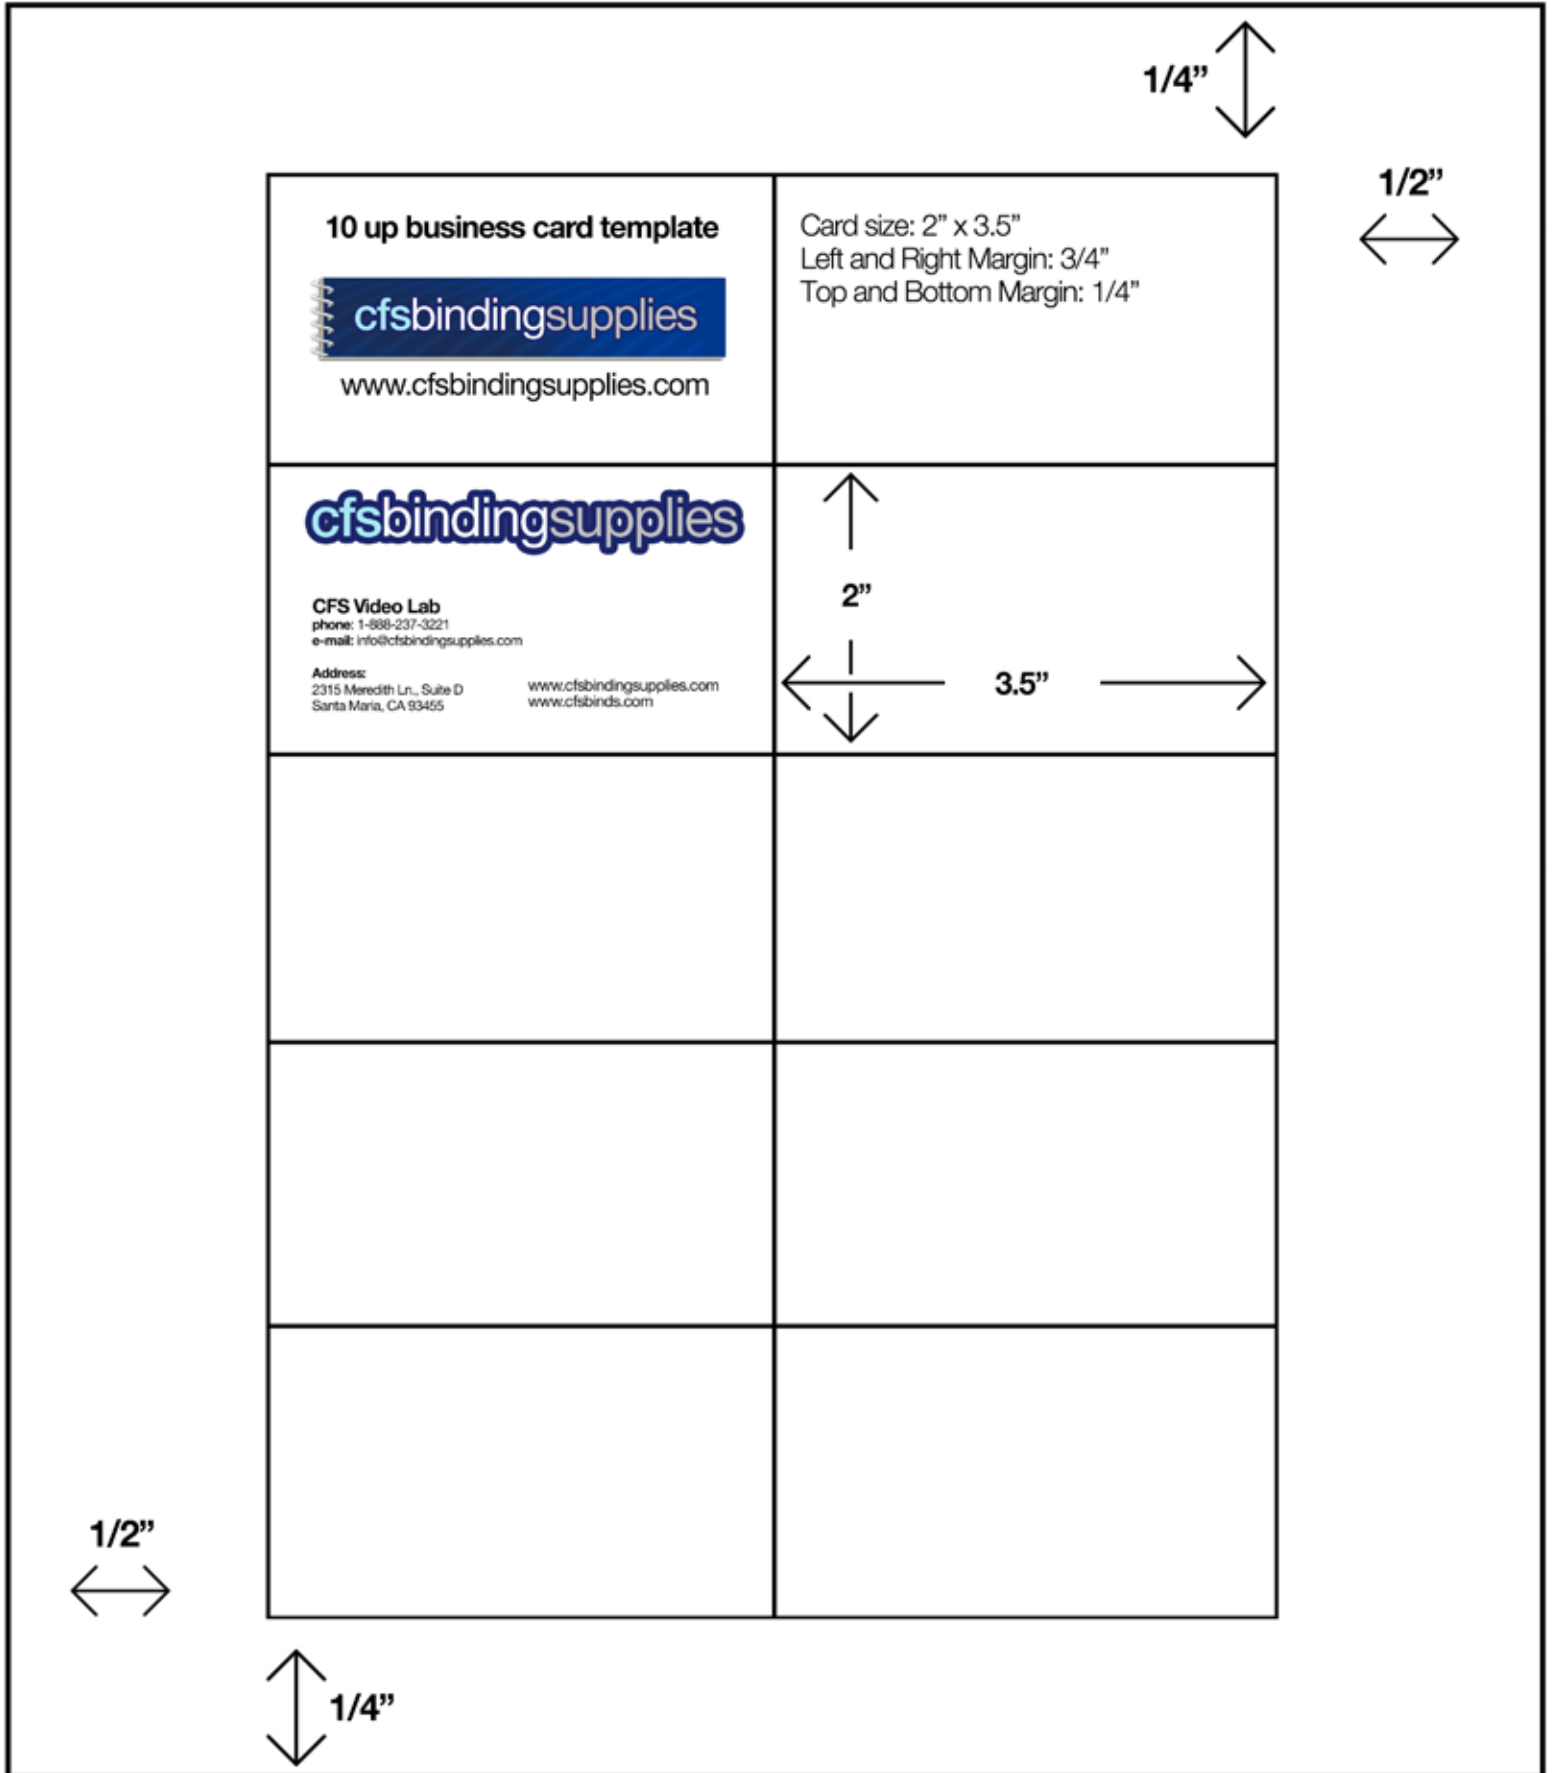

# 8-up Gutter Cut Template

not to scale

Document Size = 8" X 11-1/2"

8 up Gutter-Cut  
business card template

**cfsbindingsupplies**

www.cfsbindingsupplies.com

Card size: 2" x 3.5"  
Left and Right Margin: 5/8"  
Top and Bottom Margin: 1-1/8"  
Center Margin: 1/4"  
Horizontal Margin: 1/4"

2"

3.5"

5/8"

1-1/8"

# 10-up Template

not to scale

Document Size = 8" X 11-1/2"

# 12-up Template

not to scale

Document Size = 8" X 11-1/2"