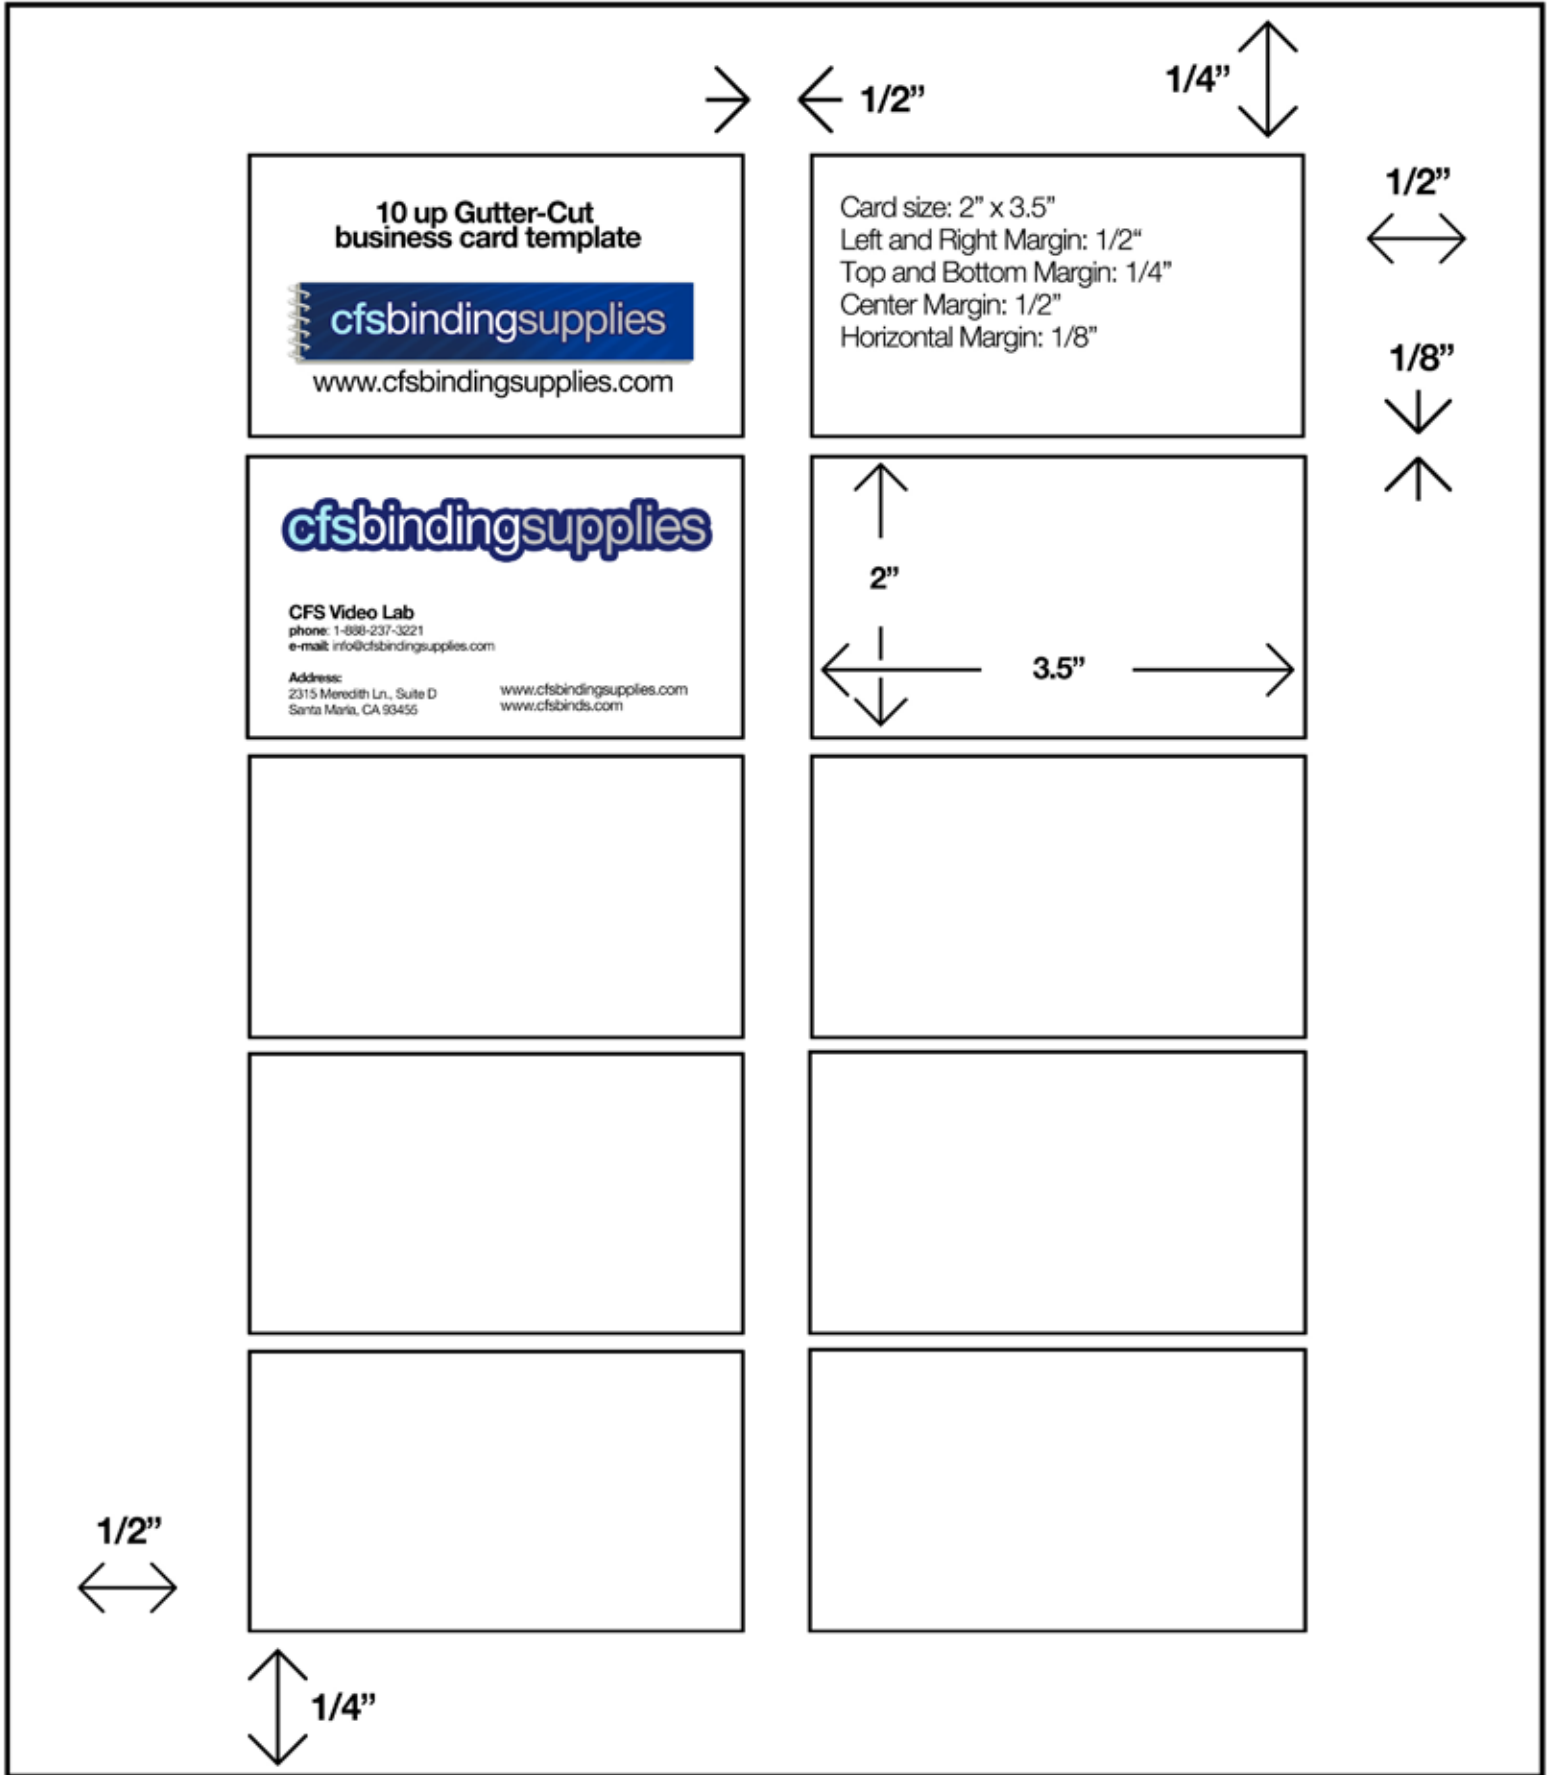

10-up Gutter Cut Template

not to scale

Document Size = 8" X 11"