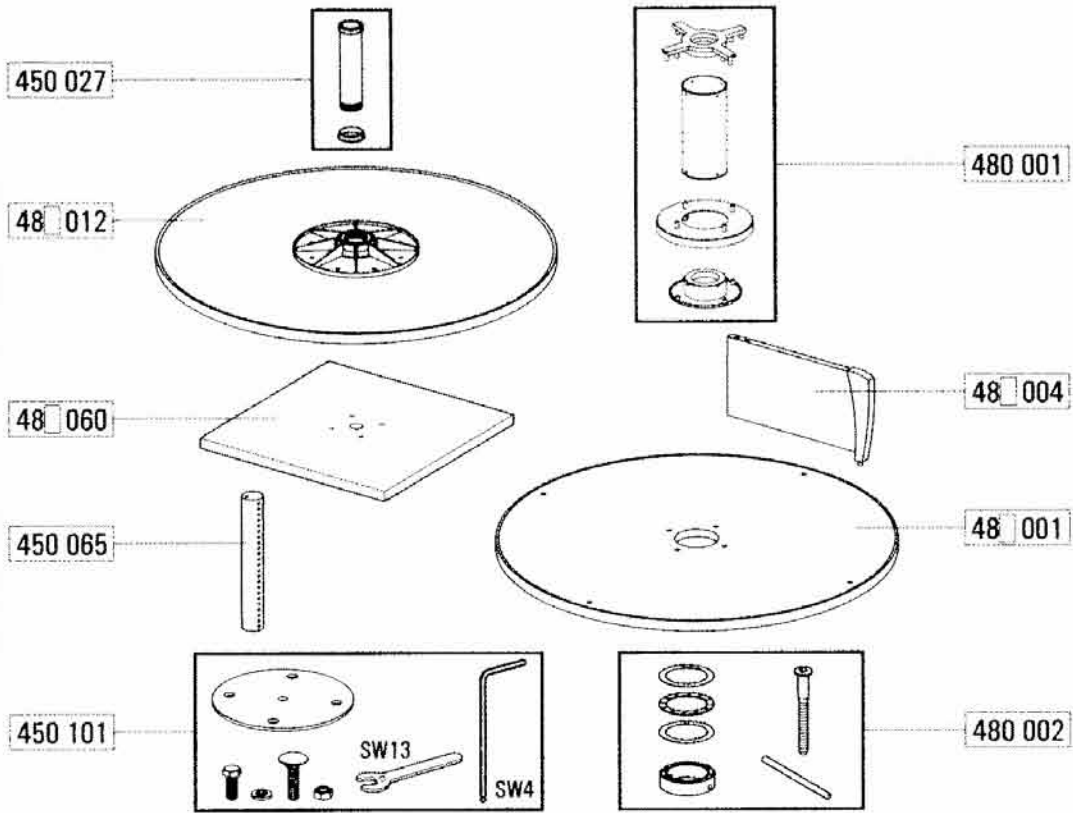

Desktop Carousel Assembly Instructions

BINDERTEK 1.800.456.3453
ORGANIZATION REDEFINED www.bindertek.com

Overview of Spare Parts

Desktop Carousel

08.2012

XX XXX

4
5

(USA/GB)

dark grey
light grey

Please retain instructions for future use.