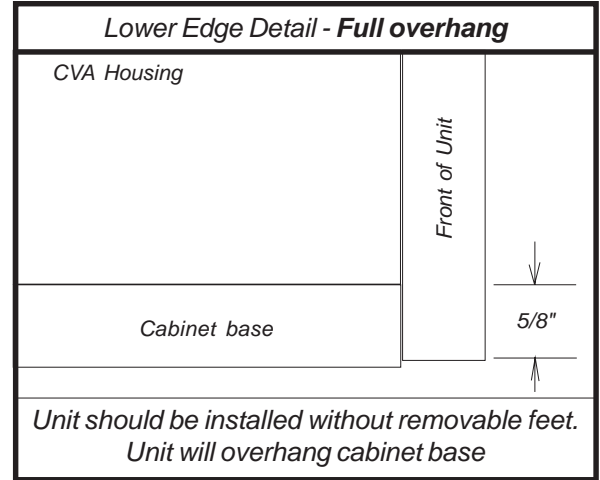

Product and Cut-out Dimensions Built-in Coffee System

CVA 2660 / 2650 - Wall cabinet installation

Location Codes	
E -	5 foot - 120 Volt - 15 Amp 3-wire molded plug power supply connects left upper rear.
O -	Standard NEMA 5-15 outlet. Locate in adjoining space above or to left side.
Notes	
<ul style="list-style-type: none"> • CVA2650 widths: <ul style="list-style-type: none"> - Front: 19 1/2" - Housing: 18 1/16" - Cut-out: 18 1/8" - 18 3/8" • All installations must be done in accordance with local codes. 	

NOTE: Drawing is not to scale.
SPECIFICATION SHEETS 150804

Product and Cut-out Dimensions Built-in Coffee System

CVA 2660 / 2650 - Tall cabinet installation

Location Codes	
E -	5 foot - 120 Volt - 15 Amp 3-wire molded plug power supply connects left upper rear.
O -	Standard NEMA 5-15 outlet. Locate in adjoining space above or to left side.
Notes	
<ul style="list-style-type: none"> • CVA2650 widths: <ul style="list-style-type: none"> - Front: 19 1/2" - Housing: 18 1/16" - Cut-out: 18 1/8" - 18 3/8" • All installations must be done in accordance with local codes. 	