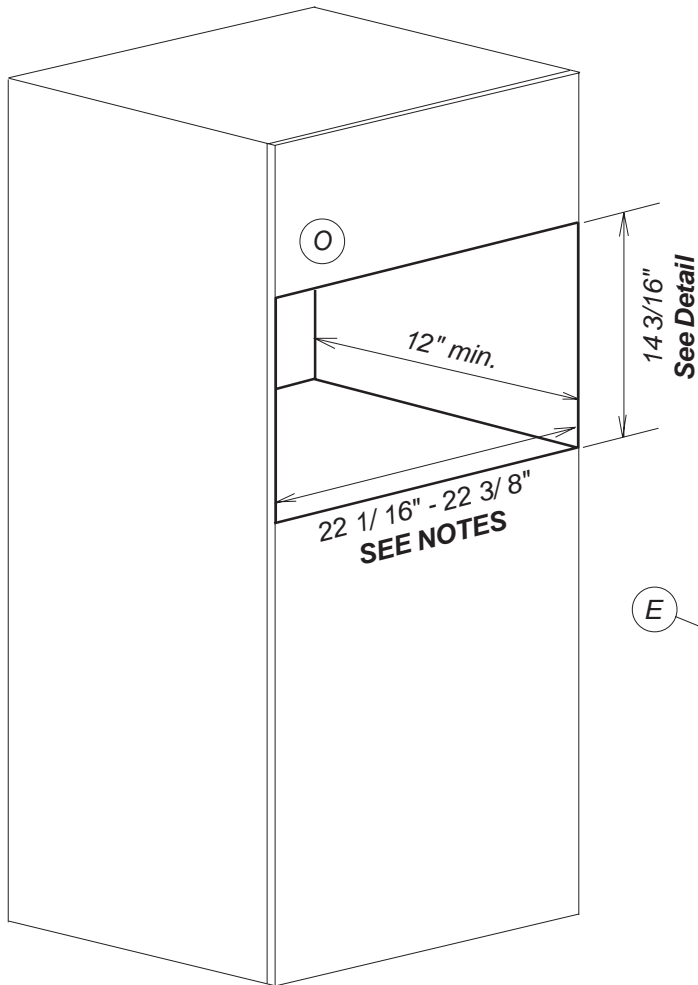

Product and Cut-out Dimensions Built-in Coffee System

CVA 2660 / 2650 - Wall cabinet installation

Location Codes	
E -	5 foot - 120 Volt - 15 Amp 3-wire molded plug power supply connects left upper rear.
O -	Standard NEMA 5-15 outlet. Locate in adjoining space above or to left side.
Notes	
<ul style="list-style-type: none"> • CVA2650 widths: <ul style="list-style-type: none"> - Front: 19 1/2" - Housing: 18 1/16" - Cut-out: 18 1/8" - 18 3/8" • All installations must be done in accordance with local codes. 	

NOTE: Drawing is not to scale.
SPECIFICATION SHEETS 150804

Product and Cut-out Dimensions Built-in Coffee System

CVA 2660 / 2650 - Tall cabinet installation

Location Codes	
E -	5 foot - 120 Volt - 15 Amp 3-wire molded plug power supply connects left upper rear.
O -	Standard NEMA 5-15 outlet. Locate in adjoining space above or to left side.
Notes	
<ul style="list-style-type: none"> • CVA2650 widths: <ul style="list-style-type: none"> - Front: 19 1/2" - Housing: 18 1/16" - Cut-out: 18 1/8" - 18 3/8" • All installations must be done in accordance with local codes. 	

NOTE: Drawing is not to scale.
SPECIFICATION SHEETS 150804