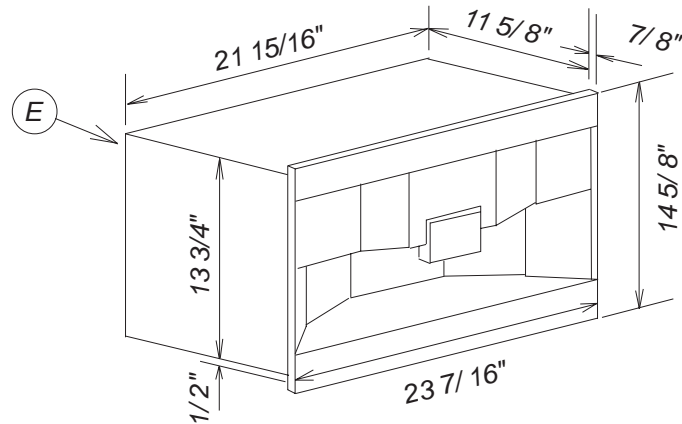

Product and Cut-out Dimensions Built-in Coffee System

CVA 2660 / 2650 - Wall cabinet installation

Location Codes	
E -	5 foot - 120 Volt - 15 Amp 3-wire molded plug power supply connects left upper rear.
O -	Standard NEMA 5-15 outlet. Locate in adjoining space above or to left side.
Notes	
<ul style="list-style-type: none"> • CVA2650 widths: <ul style="list-style-type: none"> - Front: 19 1/2" - Housing: 18 1/16" - Cut-out: 18 1/8" - 18 3/8" • All installations must be done in accordance with local codes. 	

NOTE: Drawing is not to scale.
SPECIFICATION SHEETS 150804

Product and Cut-out Dimensions Built-in Coffee System

CVA 2660 / 2650 - Tall cabinet installation

Location Codes	
E -	5 foot - 120 Volt - 15 Amp 3-wire molded plug power supply connects left upper rear.
O -	Standard NEMA 5-15 outlet. Locate in adjoining space above or to left side.
Notes	
<ul style="list-style-type: none"> • CVA2650 widths: <ul style="list-style-type: none"> - Front: 19 1/2" - Housing: 18 1/16" - Cut-out: 18 1/8" - 18 3/8" • All installations must be done in accordance with local codes. 	

NOTE: Drawing is not to scale.
SPECIFICATION SHEETS 150804