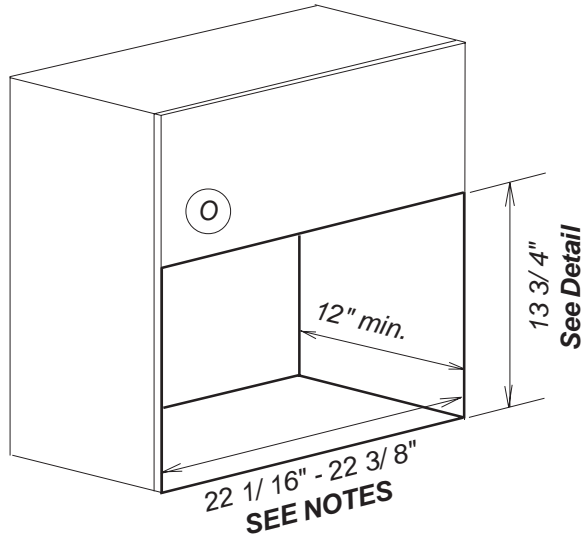

Product and Cut-out Dimensions Built-in Coffee System

CVA 2660 / 2650 - Wall cabinet installation

Location Codes	
E -	5 foot - 120 Volt - 15 Amp 3-wire molded plug power supply connects left upper rear.
O -	Standard NEMA 5-15 outlet. Locate in adjoining space above or to left side.
Notes	
<ul style="list-style-type: none"> • CVA2650 widths: <ul style="list-style-type: none"> - Front: 19 1/2" - Housing: 18 1/16" - Cut-out: 18 1/8" - 18 3/8" • All installations must be done in accordance with local codes. 	

NOTE: Drawing is not to scale.
SPECIFICATION SHEETS 150804

Product and Cut-out Dimensions Built-in Coffee System

CVA 2660 / 2650 - Tall cabinet installation

Location Codes	
E -	5 foot - 120 Volt - 15 Amp 3-wire molded plug power supply connects left upper rear.
O -	Standard NEMA 5-15 outlet. Locate in adjoining space above or to left side.
Notes	
<ul style="list-style-type: none"> • CVA2650 widths: <ul style="list-style-type: none"> - Front: 19 1/2" - Housing: 18 1/16" - Cut-out: 18 1/8" - 18 3/8" • All installations must be done in accordance with local codes. 	

NOTE: Drawing is not to scale.
SPECIFICATION SHEETS 150804