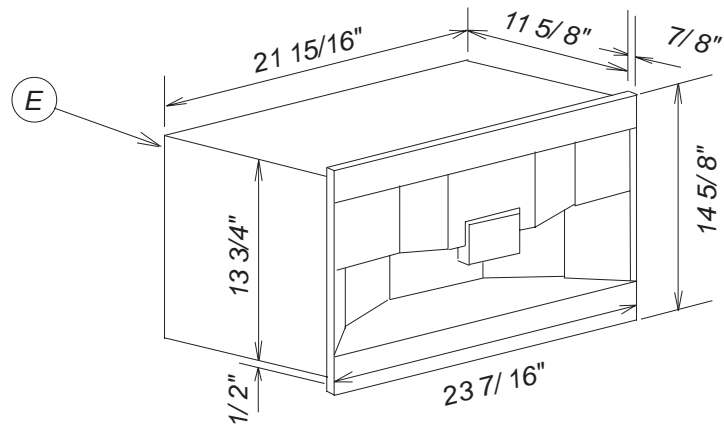

Product and Cut-out Dimensions Built-in Coffee System

CVA 2660 / 2650 - Wall cabinet installation

Location Codes	
E -	5 foot - 120 Volt - 15 Amp 3-wire molded plug power supply connects left upper rear.
O -	Standard NEMA 5-15 outlet. Locate in adjoining space above or to left side.
Notes	
<ul style="list-style-type: none"> • CVA2650 widths: <ul style="list-style-type: none"> - Front: 19 1/2" - Housing: 18 1/16" - Cut-out: 18 1/8" - 18 3/8" • All installations must be done in accordance with local codes. 	

NOTE: Drawing is not to scale.
SPECIFICATION SHEETS 150804

Product and Cut-out Dimensions Built-in Coffee System

CVA 2660 / 2650 - Tall cabinet installation

Location Codes	
E -	5 foot - 120 Volt - 15 Amp 3-wire molded plug power supply connects left upper rear.
O -	Standard NEMA 5-15 outlet. Locate in adjoining space above or to left side.
Notes	
<ul style="list-style-type: none"> • CVA2650 widths: <ul style="list-style-type: none"> - Front: 19 1/2" - Housing: 18 1/16" - Cut-out: 18 1/8" - 18 3/8" • All installations must be done in accordance with local codes. 	

NOTE: Drawing is not to scale.
SPECIFICATION SHEETS 150804