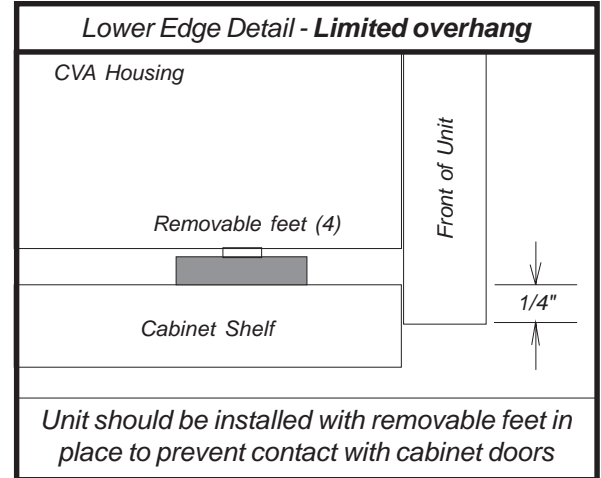

Product and Cut-out Dimensions Built-in Coffee System

CVA 2660 / 2650 - Wall cabinet installation

Location Codes	
E -	5 foot - 120 Volt - 15 Amp 3-wire molded plug power supply connects left upper rear.
O -	Standard NEMA 5-15 outlet. Locate in adjoining space above or to left side.
Notes	
<ul style="list-style-type: none"> • CVA2650 widths: <ul style="list-style-type: none"> - Front: 19 1/2" - Housing: 18 1/16" - Cut-out: 18 1/8" - 18 3/8" • All installations must be done in accordance with local codes. 	

NOTE: Drawing is not to scale.
SPECIFICATION SHEETS 150804

Product and Cut-out Dimensions Built-in Coffee System

CVA 2660 / 2650 - Tall cabinet installation

Location Codes	
E -	5 foot - 120 Volt - 15 Amp 3-wire molded plug power supply connects left upper rear.
O -	Standard NEMA 5-15 outlet. Locate in adjoining space above or to left side.
Notes	
<ul style="list-style-type: none"> • CVA2650 widths: <ul style="list-style-type: none"> - Front: 19 1/2" - Housing: 18 1/16" - Cut-out: 18 1/8" - 18 3/8" • All installations must be done in accordance with local codes. 	

NOTE: Drawing is not to scale.
SPECIFICATION SHEETS 150804