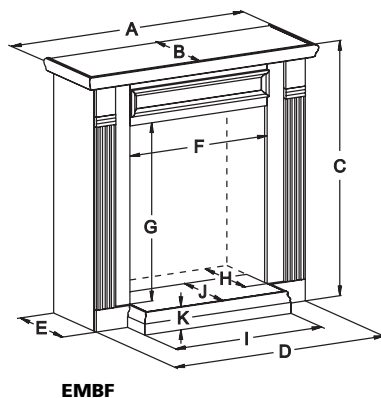

Tahoe Standard Mantel Specifications (in inches)

Deluxe, Deluxe Clean-Face, Premium, and Luxury Models*

Model	A Top Width	B Top Depth	C Height	D Cabinet Width	E Cabinet Depth	F Opening Width	G Opening Height	H Inside Depth	I Base Width	J Base Depth	K Base Height	L Corner Depth	Fits
EMBF-1S	56 3/4	22 1/4	51 3/8	49	19 1/8	34 1/2	33 3/4	18 1/2	38 1/2	22 1/2	3 1/4		DVD32FP
EMBF-2S	60 3/4	22 1/4	51 3/8	53	19 1/8	38 1/2	33 3/4	18 1/2	42 1/2	22 1/2	3 1/4		DVD36FP
EMBF-3S	62 3/4	25 3/4	53 3/8	55	22 5/8	40 1/2	35 3/4	22	44 1/2	22 1/2	3 1/4		DVP36FP
EMBF-4S	66 3/4	25 3/4	53 3/8	59	22 5/8	44 1/2	35 3/4	22	48 1/2	22 1/2	3 1/4		DVD42FP/DVP42FP
EMBC-1S	63	37 1/4	51 3/8	57 3/4	44 1/2	34 1/2	33 3/4	33 1/2	38 1/2	20 3/4	3 1/4	40	DVD32FP
EMBC-2S	67	39 1/4	51 3/8	61 3/4	47 3/8	38 1/2	33 3/4	35 1/2	42 1/2	20 3/4	3 1/4	42	DVD36FP
EMBC-3S	69	40 1/4	53 3/8	63 3/4	48 3/4	40 1/2	35 3/4	36 1/2	44 1/2	20 3/4	3 1/4	43	DVP36FP
EMBC-4S	73	42 1/4	53 3/8	67 3/4	51 5/8	44 1/2	35 3/4	38 1/2	48 1/2	20 3/4	3 1/4	45	DVD42FP/DVP42FP

Mantels available in cherry, dark oak, oak, nutmeg, white, unfinished hardwood, and unfinished oak.

*See owners manual for Peninsula Mantel specifications.

EMBF