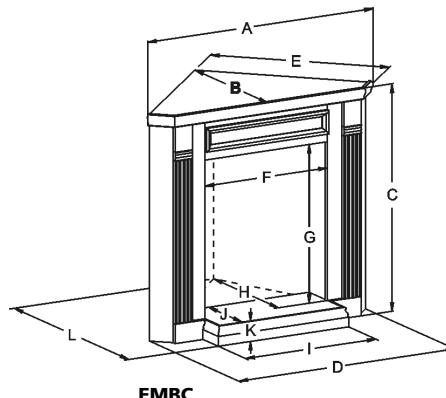

EMBC

Warranty for All Models

All parts carry a 3-year limited warranty

All Remote Controls carry a 1-year limited warranty

Note: Empire is committed to continuous product improvement; specifications are subject to change without notice. Dimensions in this brochure are approximate; read and follow the framing dimensions in the owners manual supplied with your Empire product.

All direct-vent fireplaces manufactured after January 1, 2015, must be installed with a barrier screen to prevent accidental contact with hot glass. Depending on the fireplace model, the barrier screens are available separately or incorporated into decorative fronts. See owner's manual for details.

Refer to your Owner's Manual for complete installation and safety information.

Gas Inlet for All Models

Type of Gas (State on Order) Natural or LP

Iron Pipe Size (N.P.T.) 1/2 inch

Empire Comfort Systems Inc., has manufactured safe, reliable gas-fired decorative appliances and heating systems since 1932. We take pride in our reputation for quality products, backed by the best sales, service, and distribution network in this industry. These fireplaces combine proven technologies with exceptional artistry and craftsmanship to enhance the ambiance of any home.

SINCE 1932

Empire Comfort Systems Inc.
918 Freeburg Ave.
Belleville, IL 62220-2623
info@empirecomfort.com

WMH-00641 12/15/14

The Empire Comfort Systems and White Mountain Hearth names and logos are registered U.S. trademarks.

Member of the following industry associations:

This appliance is design-certified to the ANSI standard by: