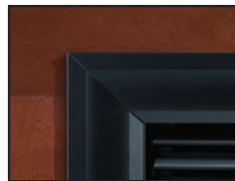

Extruded Aluminum Frames

Not available for Peninsula models.

Matte Black
(Shown on Cherry Mantel)