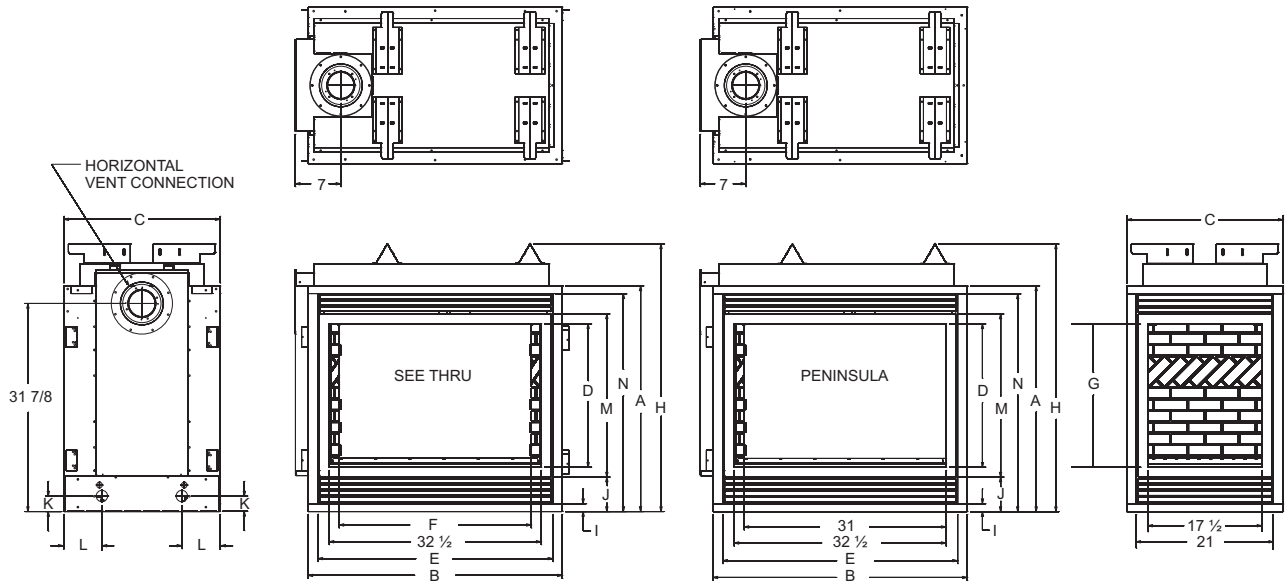

Fireplace Dimensions (Multisided Models)

Fireplace Dimensions for Multisided Models (in inches)

Model	A	B	C	D	E	F	G	H	I	J	K	L	M	N
DVP36PP32E	34 3/4	39	24	—	36	32 5/8	—	41 1/8	1 1/4	5 3/8	2 1/2	5 7/8	25	33 1/2
DVP36SP32E	34 3/4	39	24	—	36	29 1/4	—	41 1/8	1 1/4	5 3/8	2 1/2	5 7/8	25	33 1/2