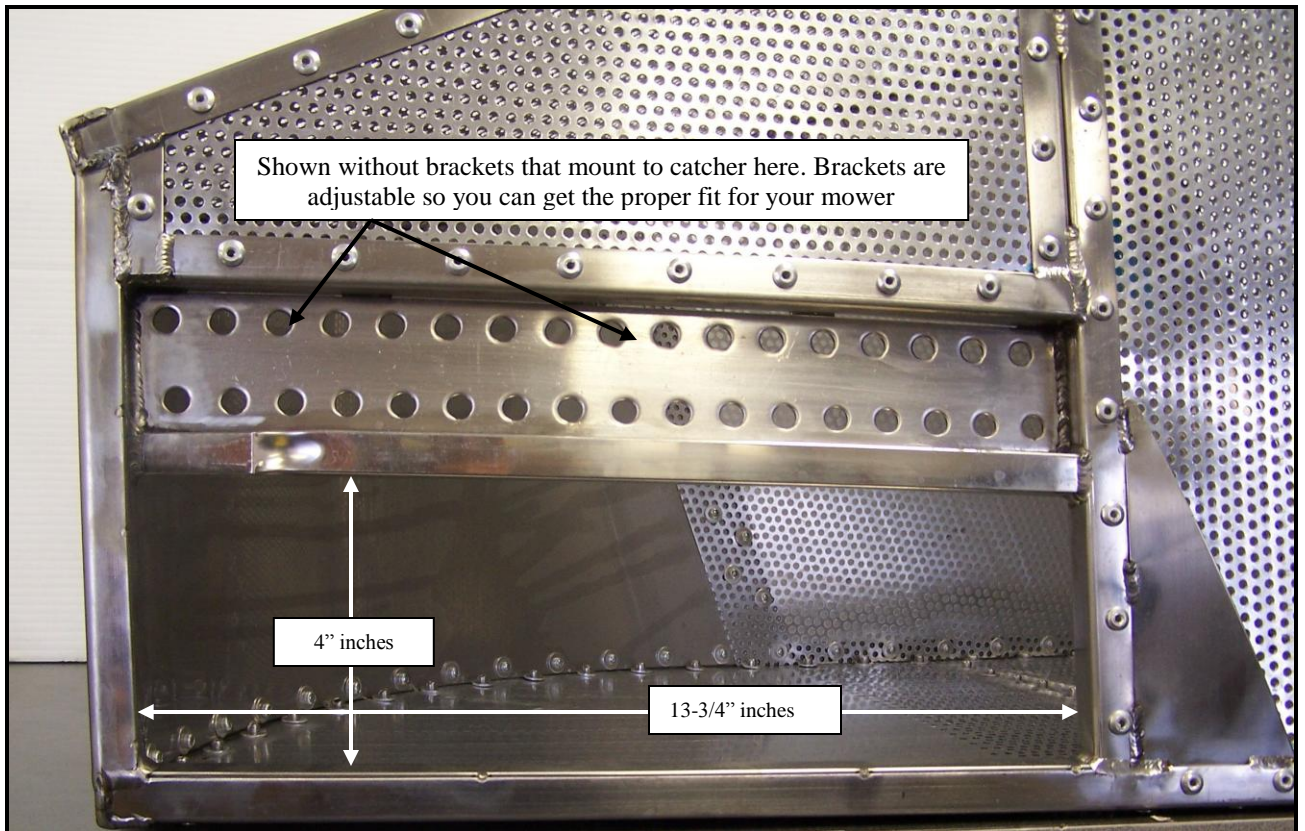

Specifications for Rack'em products:

RC-EXS4 Stainless Steel Aluminum

RC-EXS4 = 4.4 cubic feet