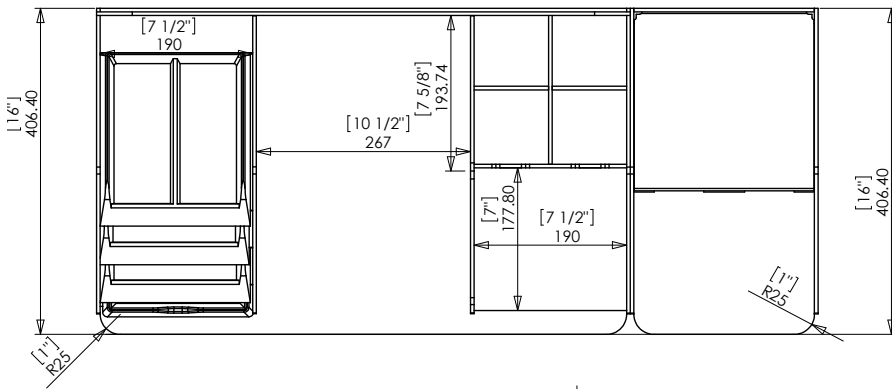

Brew Station and 2 Rack Assemblies

(Brew Station, Pod Racks, brewer, accessories and pods sold separately)
Dimensions: 20" H x 45.2" W x 16" D
(50.8cm H x 114.8cm W x 40.6cm D)
Height dimension includes graphic header

Rack Assembly *(pods sold separately)*

Dimensions: 16"H x 9.5"W x 16"D
(40.6cm H x 24.1cm W x 40.6cm D)

Brew Station

(brewer and accessories sold separately)

Dimensions: 16"H x 26.2"W x 16"D
(40.2cm H x 66.5cm W x 40.6cm D)
height dimension w/o graphic header
Dimensions: 20"H x 26.2"W x 16"D
(50.8cm H x 66.5cm W x 40.6cm D)
height dimension with graphic header

Model

Agency Listing

Brew Station
Rack Assembly

Patents Apply

5/09

A7.3

Dimensions & Specifications

Model	Product #	Shipping Weight
Brew Station w/Standard Header	39501.0001	26 lbs. (11.8 kg)
Rack Assembly	39502.0001	8 lbs. (3.6 kg)