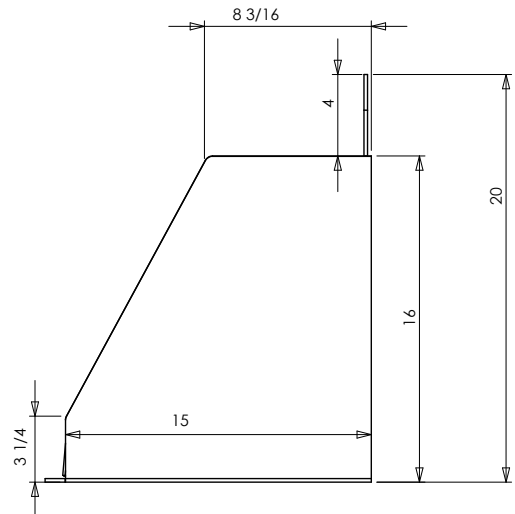

Brew Station and 2 Rack Assemblies

(Brew Station, Pod Racks, brewer, accessories and pods sold separately)
Dimensions: 20" H x 45.2" W x 16" D
(50.8cm H x 114.8cm W x 40.6cm D)
Height dimension includes graphic header

Rack Assembly *(pods sold separately)*

Dimensions: 16"H x 9.5"W x 16"D
(40.6cm H x 24.1cm W x 40.6cm D)

Brew Station

(brewer and accessories sold separately)

Dimensions: 16"H x 26.2"W x 16"D
(40.2cm H x 66.5cm W x 40.6cm D)
height dimension w/o graphic header
Dimensions: 20"H x 26.2"W x 16"D
(50.8cm H x 66.5cm W x 40.6cm D)
height dimension with graphic header

Model

Agency Listing

Brew Station
Rack Assembly

Patents Apply

5/09

A7.3

Dimensions & Specifications

Model	Product #	Shipping Weight
Brew Station w/Standard Header	39501.0001	26 lbs. (11.8 kg)
Rack Assembly	39502.0001	8 lbs. (3.6 kg)

All dimensions shown in inches.

5/09 © Bunn-O-Matic Corporation