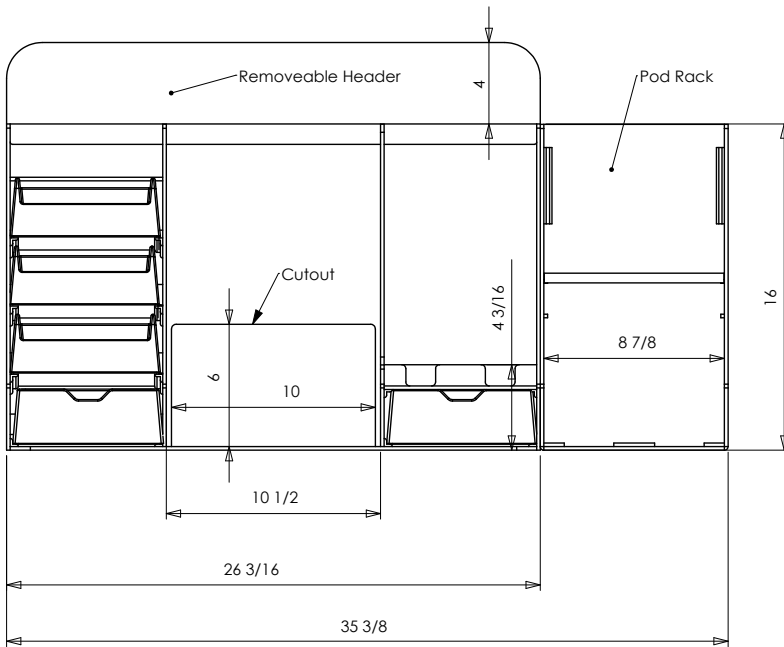

Brew Station and 2 Rack Assemblies

(Brew Station, Pod Racks, brewer, accessories and pods sold separately)
Dimensions: 20" H x 45.2" W x 16" D
(50.8cm H x 114.8cm W x 40.6cm D)
Height dimension includes graphic header

Rack Assembly *(pods sold separately)*

Dimensions: 16"H x 9.5"W x 16"D
(40.6cm H x 24.1cm W x 40.6cm D)

Brew Station

(brewer and accessories sold separately)

Dimensions: 16"H x 26.2"W x 16"D
(40.2cm H x 66.5cm W x 40.6cm D)
height dimension w/o graphic header
Dimensions: 20"H x 26.2"W x 16"D
(50.8cm H x 66.5cm W x 40.6cm D)
height dimension with graphic header

Model

Agency Listing

Brew Station
Rack Assembly

Patents Apply

5/09

A7.3

Dimensions & Specifications

Model	Product #	Shipping Weight
Brew Station w/Standard Header	39501.0001	26 lbs. (11.8 kg)
Rack Assembly	39502.0001	8 lbs. (3.6 kg)

All dimensions shown in inches.

5/09 © Bunn-O-Matic Corporation