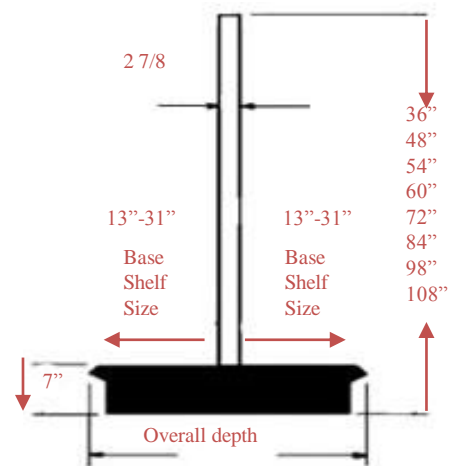

Each piece of gondola shelving is easy to assemble and can be customized to fit your exact needs. A wide selection of component parts, retail store supplies and accessories can be added to the units, including shelves.