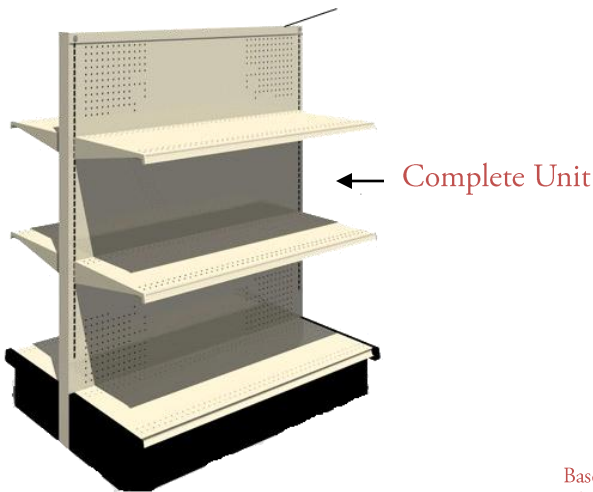

# GONDOLA SHELVING

Each piece of gondola shelving is easy to assemble and can be customized to fit your exact needs. A wide selection of component parts, retail store supplies and accessories can be added to the units, including shelves.

# GONDOLA SHELVING

Our gondola shelving and wall units are designed to handle all types of products and can fully complement many types of retail displays.

Pegboard and Solid Board Available.

Double Sided and Wall Units are available in the following sizes

Height	Base Depth
48"	12,14,16,18,20,22,24
54"	12,14,16,18,20,22,24
60"	12,14,16,18,20,22,24
66"	12,14,16,18,20,22,24
72"	12,14,16,18,20,22,24
84"	12,14,16,18,20,22,24
96"	12,14,16,18,20,22,24

Standard Shelving for Double sided & Wall Unit Gondolas