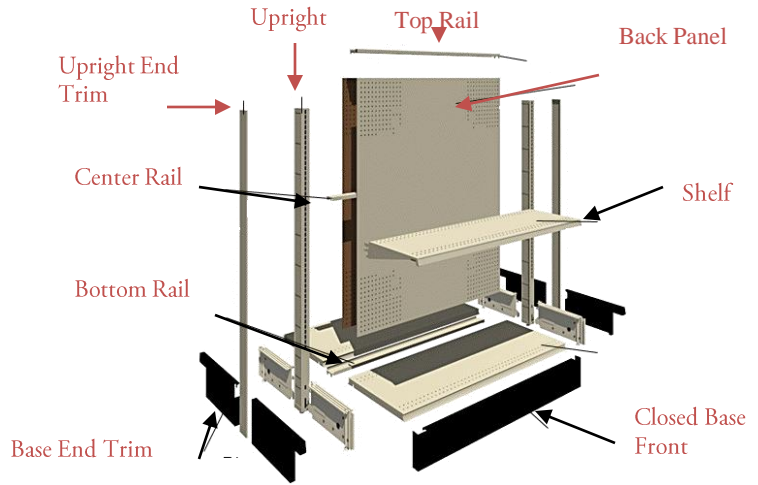

# GONDOLA SHELVING

Each piece of gondola shelving is easy to assemble and can be customized to fit your exact needs. A wide selection of component parts, retail store supplies and accessories can be added to the units, including shelves.

# GONDOLA SHELVING

Our gondola shelving and wall units are designed to handle all types of products and can fully complement many types of retail displays.

Pegboard and Solid Board Available.

Double Sided and Wall Units are available in the following sizes

Height	Base Depth
48"	12,14,16,18,20,22,24
54"	12,14,16,18,20,22,24
60"	12,14,16,18,20,22,24
66"	12,14,16,18,20,22,24
72"	12,14,16,18,20,22,24
84"	12,14,16,18,20,22,24
96"	12,14,16,18,20,22,24

Standard Shelving for Double sided & Wall Unit Gondolas

## Standard Shelving for End Cap Gondola Units

24" Wide	30" Wide	36"	48"	Shelf Depth
1024SH	1030SH	1036SH	1048SH	10"
1224SH	1230SH	1236SH	1248SH	12"
1424SH	1430SH	1436SH"	1448SH	14"
1624SH	1630SH	1636SH	1648SH	16"
1824SH	1830SH	1836SH	1848SH	18"
2024SH	2030SH	2036SH	2048SH	20"
2224SH	2230SH	2236SH	2248SH	22"
2424SH	2430SH	2436SH	2448SH	24"