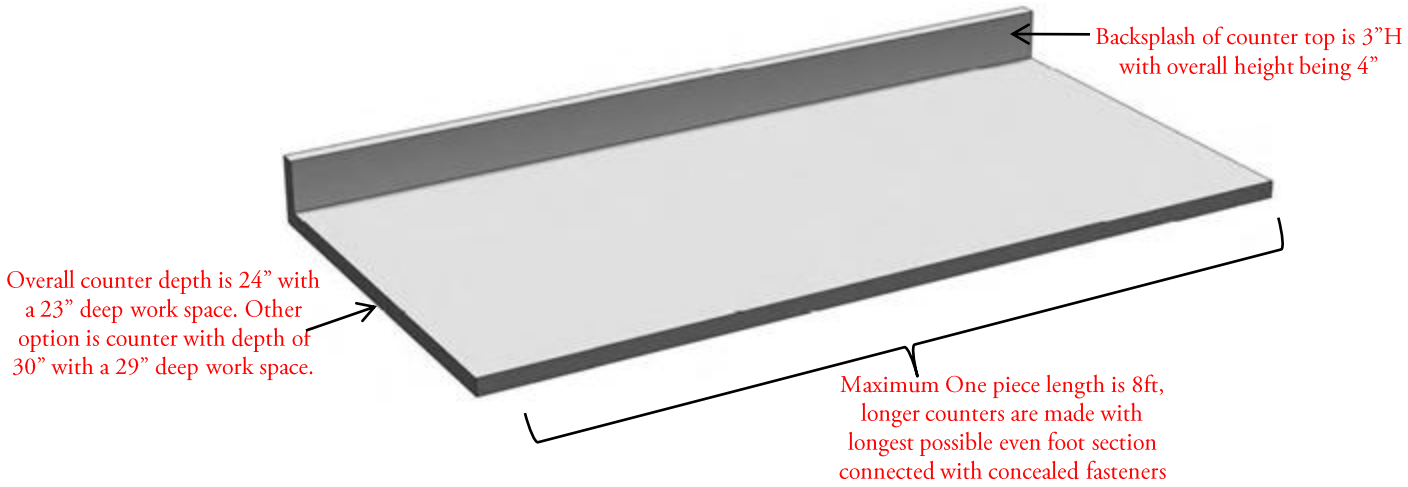

# UNITED RX COUNTERTOPS

Countertops are a part of our unique product line, designed & manufactured by United

Durable high pressure laminated counter tops are finished on all sides.

Standard Colors Available:  
 Blue, Red, Cherry, Maple, Black, White, Gray  
 Other Colors Available Upon Request

## Dimensions for Countertops

Item#	Depth	Width
RXCT2424	24	24
RXCT2436	24	36
RXCT2448	24	48
RXCT2472	24	72
RXCT2496	24	96
RXCT3024	24	24
RXCT3036	30	36
RXCT3048	30	48
RXCT3072	30	72
RXCT3096	30	96