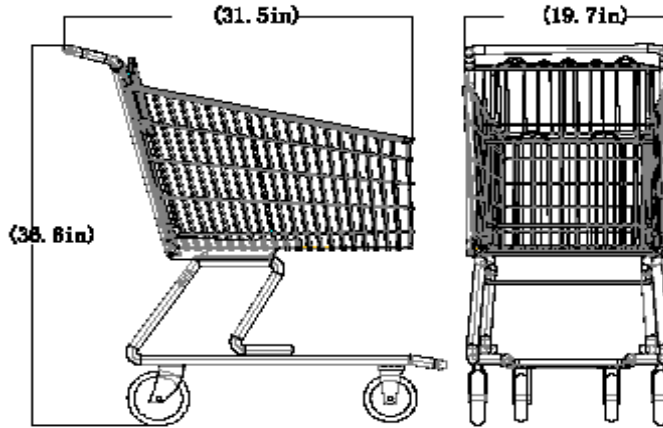

UNITED PERMANENT SHOPPING CARTS

The shopping carts are part of our unique product line, designed and manufactured by United.

Small Size
USC1737

Small Shopping Cart Dimensions:

Handle is 18" long.
Height is 37".
Basket is 26" long

Medium Size
USC2037

Medium Shopping Cart Dimensions:

Handle is 20-3/8" long.
Height is 37-1/2".
Basket is 29-1/4" long.

Large Size
USC2138

Large Shopping Cart Dimensions:

Handle is 21" long.
Height is 38-1/2".
Basket is 32" long

UNITED STACKING BASKETS & SHOPPING BASKETS

The stacking baskets and shopping baskets are a part of our unique product line, designed and manufactured by United.

5 Basket Set
With 3" Locking Casters
20"D x 24"W x 10"H
SB 202410

3 Basket Set
With 3" Locking Casters
30"L x 20"D x 17 1/2 H
Item#- SB 302017

Jumbo Size
18 3/8 "L x 12 1/2 "W x 9 3/4 "H

Shopping Basket Sets

12 Jumbo Shopping Baskets with stand and Sign

20 Jumbo Shopping Baskets