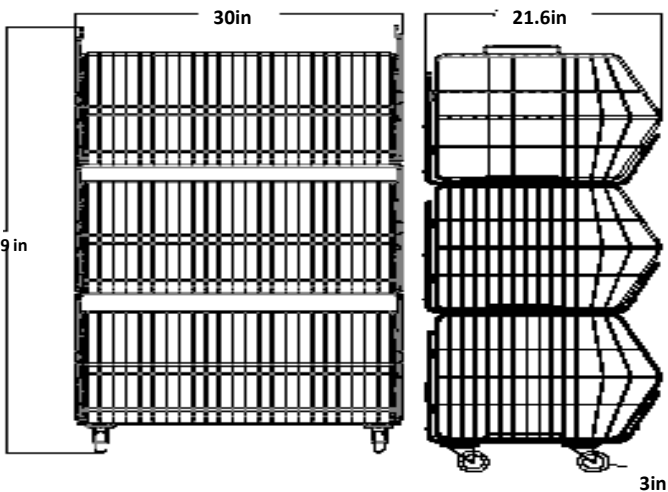

UNITED PERMANENT SHOPPING CARTS

The shopping carts are part of our unique product line, designed and manufactured by United.

Small Size
USC1737

Small Shopping Cart Dimensions:

Handle is 18" long.
Height is 37".
Basket is 26" long

Medium Size
USC2037

Medium Shopping Cart Dimensions:

Handle is 20-3/8" long.
Height is 37-1/2".
Basket is 29-1/4" long.

Large Size
USC2138

Large Shopping Cart Dimensions:

Handle is 21" long.
Height is 38-1/2".
Basket is 32" long

UNITED STACKING BASKETS & SHOPPING BASKETS

The stacking baskets and shopping baskets are a part of our unique product line, designed and manufactured by United.

5 Basket Set
With 3" Locking Casters
20"D x 24"W x 10"H
SB 202410

3 Basket Set
With 3" Locking Casters
30"L x 20"D x 17 1/2 H
Item#- SB 302017

Jumbo Size
18 3/8 "L x 12 1/2 "W x 9 3/4 "H

Shopping Basket Sets

12 Jumbo Shopping Baskets with stand and Sign

20 Jumbo Shopping Baskets