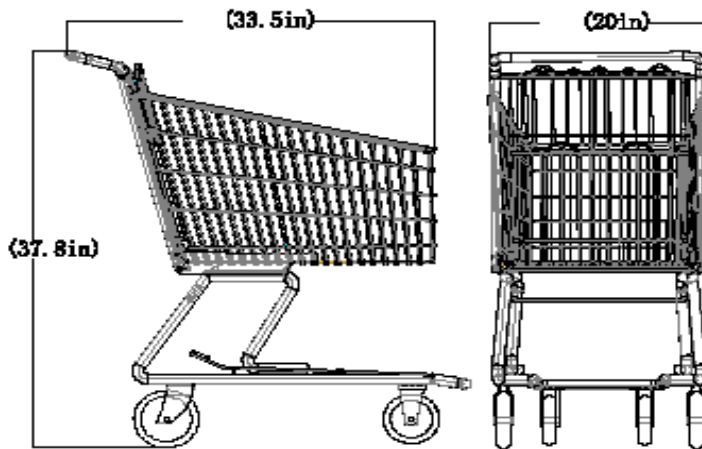

UNITED PERMANENT SHOPPING CARTS

The shopping carts are part of our unique product line, designed and manufactured by United.

Small Size
USC1737

Small Shopping Cart Dimensions:

Handle is 18" long.
Height is 37".
Basket is 26" long

Medium Size
USC2037

Medium Shopping Cart Dimensions:

Handle is 20-3/8" long.
Height is 37-1/2".
Basket is 29-1/4" long.

Large Size
USC2138

Large Shopping Cart Dimensions:

Handle is 21" long.
Height is 38-1/2".
Basket is 32" long

UNITED STACKING BASKETS & SHOPPING BASKETS

The stacking baskets and shopping baskets are a part of our unique product line, designed and manufactured by United.

5 Basket Set
With 3" Locking Casters
20"D x 24"W x 10"H
SB 202410

3 Basket Set
With 3" Locking Casters
30"L x 20"D x 17 1/2 H
Item#- SB 302017

Jumbo Size
18 3/8 "L x 12 1/2 "W x 9 3/4 "H

Shopping Basket Sets

12 Jumbo Shopping Baskets with stand and Sign

20 Jumbo Shopping Baskets