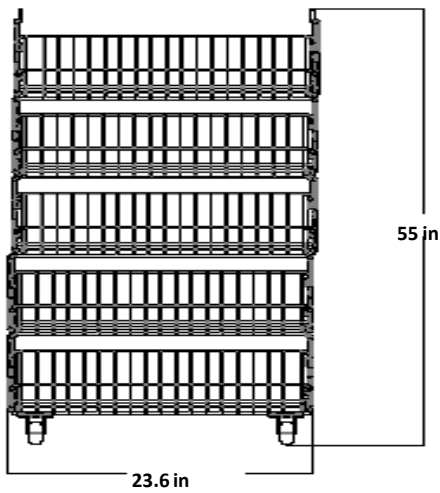

UNITED PERMANENT SHOPPING CARTS

The shopping carts are part of our unique product line, designed and manufactured by United.

Small Size
USC1737

Small Shopping Cart Dimensions:

Handle is 18" long.
Height is 37".
Basket is 26" long

Medium Size
USC2037

Medium Shopping Cart Dimensions:

Handle is 20-3/8" long.
Height is 37-1/2".
Basket is 29-1/4" long.

Large Size
USC2138

Large Shopping Cart Dimensions:

Handle is 21" long.
Height is 38-1/2".
Basket is 32" long

UNITED STACKING BASKETS & SHOPPING BASKETS

The stacking baskets and shopping baskets are a part of our unique product line, designed and manufactured by United.

5 Basket Set
With 3" Locking Casters
20"D x 24"W x 10"H
SB 202410

3 Basket Set
With 3" Locking Casters
30"L x 20"D x 17 1/2 H
Item#- SB 302017

Jumbo Size
18 3/8 "L x 12 1/2 "W x 9 3/4 "H

Shopping Basket Sets

12 Jumbo Shopping Baskets with stand and Sign

20 Jumbo Shopping Baskets