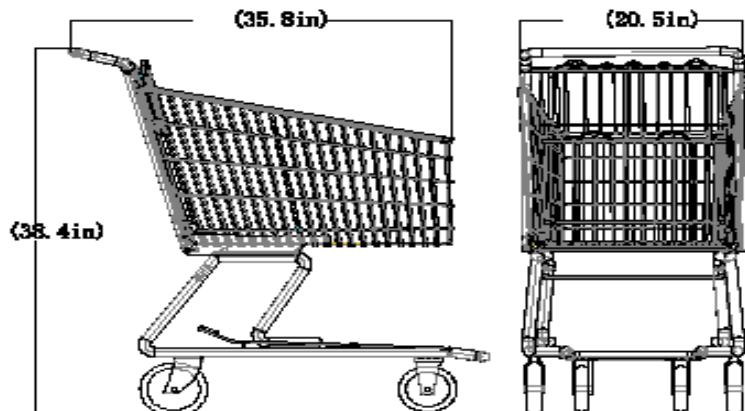

UNITED PERMANENT SHOPPING CARTS

The shopping carts are part of our unique product line, designed and manufactured by United.

Small Size
USC1737

Small Shopping Cart Dimensions:

Handle is 18" long.
Height is 37".
Basket is 26" long

Medium Size
USC2037

Medium Shopping Cart Dimensions:

Handle is 20-3/8" long.
Height is 37-1/2".
Basket is 29-1/4" long.

Large Size
USC2138

Large Shopping Cart Dimensions:

Handle is 21" long.
Height is 38-1/2".
Basket is 32" long

UNITED STACKING BASKETS & SHOPPING BASKETS

The stacking baskets and shopping baskets are a part of our unique product line, designed and manufactured by United.

5 Basket Set
With 3" Locking Casters
20"D x 24"W x 10"H
SB 202410

3 Basket Set
With 3" Locking Casters
30"L x 20"D x 17 1/2 H
Item#- SB 302017

Jumbo Size
18 3/8 "L x 12 1/2 "W x 9 3/4 "H

Shopping Basket Sets

12 Jumbo Shopping Baskets with stand and Sign

20 Jumbo Shopping Baskets