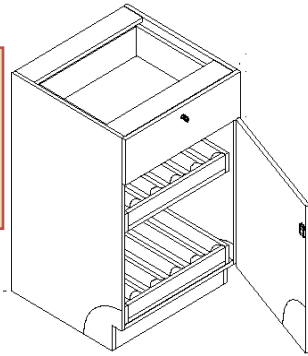

UNITED PERMANENT WOOD UNDERCOUNTER RX UNITS

The wood under counter RX units are a part of our unique product line, designed and manufactured by United. All pharmacy under counter cabinet units are 24" long, 24" wide and 38" high. Made from Low Pressure Laminate Wood. Cabinets are available in knockdown or assembled. Standard Finish: White, Maple & Cherrywood. Other Colors are available upon request. Contact us toll free at 866-907-9700 for pricing.

Narcotics Unit

Narcotics Unit includes a flat bottom drawer with locking storage. Along with 2 internal gliding trays, with each having four dividers. Also for extra security a locking hinged door.

Item#	Color	Style
WRXNDU-M	Maple	Assembled
WRXNDU-CH	Cherrywood	Assembled
WRXNDU-W	White	Assembled
WRXNDU-M-KD	Maple	Knock-Down
WRXNDU-CH-KD	Cherrywood	Knock-Down
WRXNDU-W-KD	White	Knock-Down

Vial Unit

The vial unit has two slanted shelves with sliding drawers. Opening above each drawer is about 10" so that bulk stored plastic vials can be accessed without pulling the drawer out. Each drawer includes four dividers.