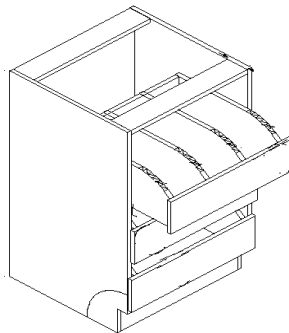

Item#	Color	Style
WRXBDU-M	Maple	Assembled
WRXBDU-CH	Cherrywood	Assembled
WRXBDU-W	White	Assembled
WRXBDU-M-KD	Maple	Knock-Down
WRXBDU-CH-KD	Cherrywood	Knock-Down
WRXBDU-W-KD	White	Knock-Down