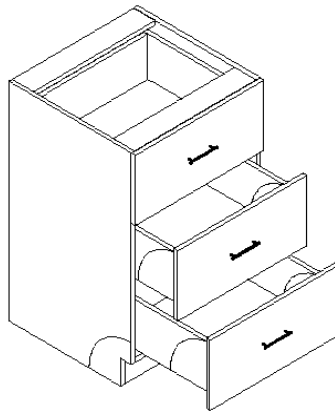

Item#	Color	Style
WRX3DU-M	Maple	Assembled
WRX3DU-CH	Cherry	Assembled
WRX3DU-W	White	Assembled
WRX3DU-M-KD	Maple	Knock-Down
WRX3DU-CH-KD	Cherry	Knock-Down
WRX3DU-W-KD	White	Knock-Down