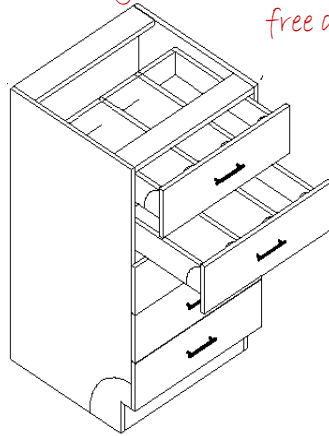

UNITED PERMANENT WOOD UNDERCOUNTER RX UNITS

The wood under counter RX units are a part of our unique product line, designed and manufactured by United. All pharmacy under counter cabinet units are 24" long, 24" wide and 38" high. Made from Low Pressure Laminate Wood. Cabinets are available in knockdown or assembled. Standard Finish: White, Maple & Cherrywood. Other Colors are available upon request. Contact us toll free at 866-907-9700 for pricing.

Prescription File Unit

Prescription File Unit has five equal flat bottom drawers. Each drawer has 2 dividers and 3 compartments for prescription files. Heavy duty extension drawer glides supports paper loads.

Vial Unit

The vial unit has two slanted shelves with sliding drawers. Opening above each drawer is about 10" so that bulk stored plastic vials can be accessed without pulling the drawer out. Each drawer includes four dividers.